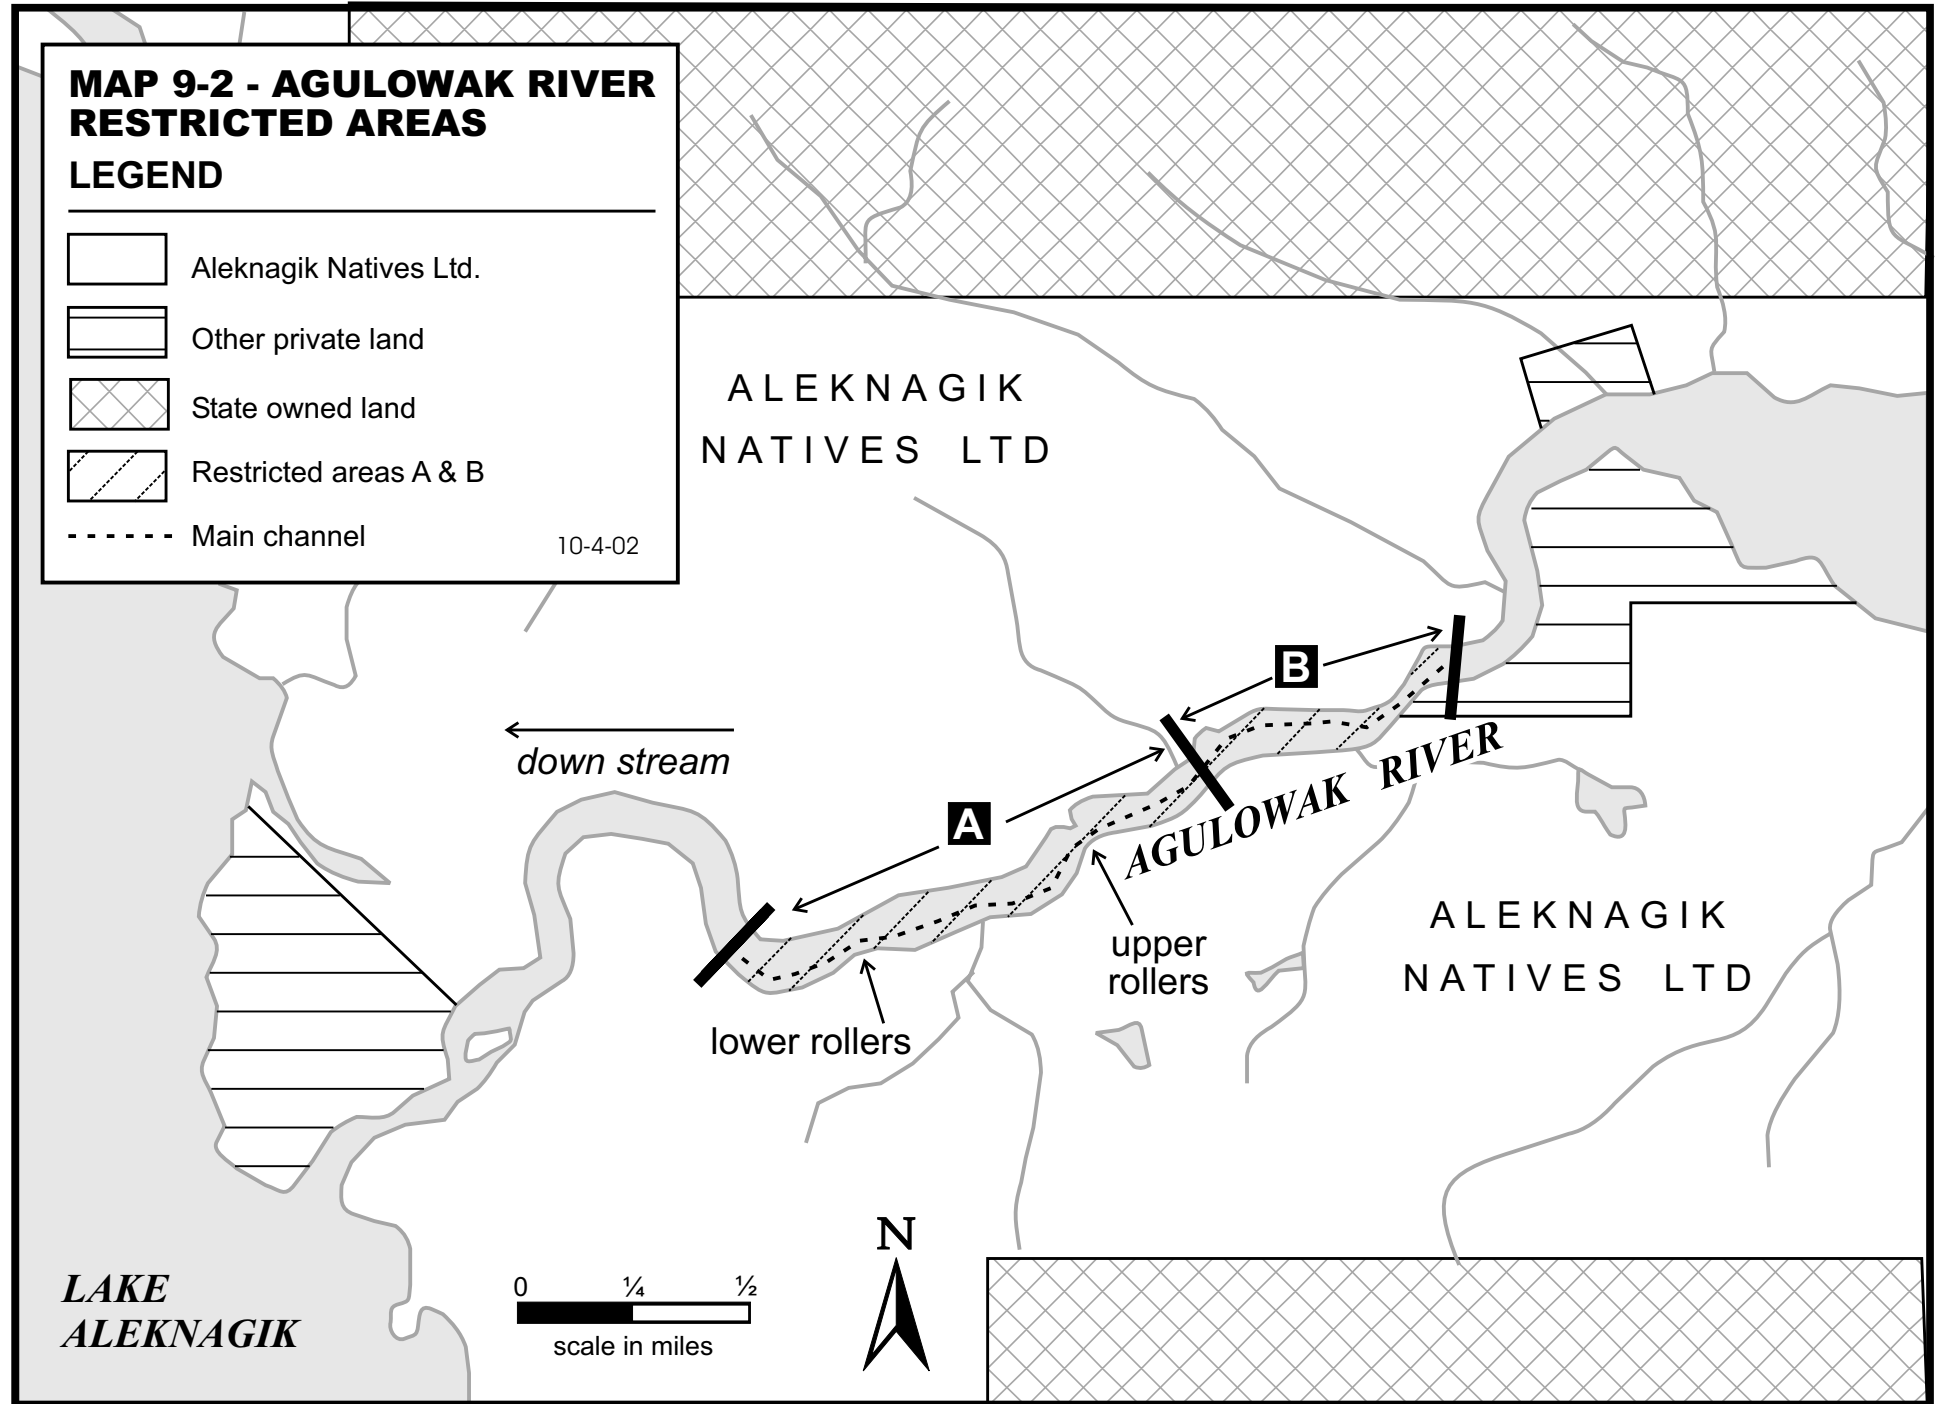

# MAP 9-2 - AGULOWAK RIVER RESTRICTED AREAS

## LEGEND

-  Aleknagik Natives Ltd.
-  Other private land
-  State owned land
-  Restricted areas A & B
-  Main channel

10-4-02

**LAKE  
ALEKNAGIK**

0 1/4 1/2  
scale in miles