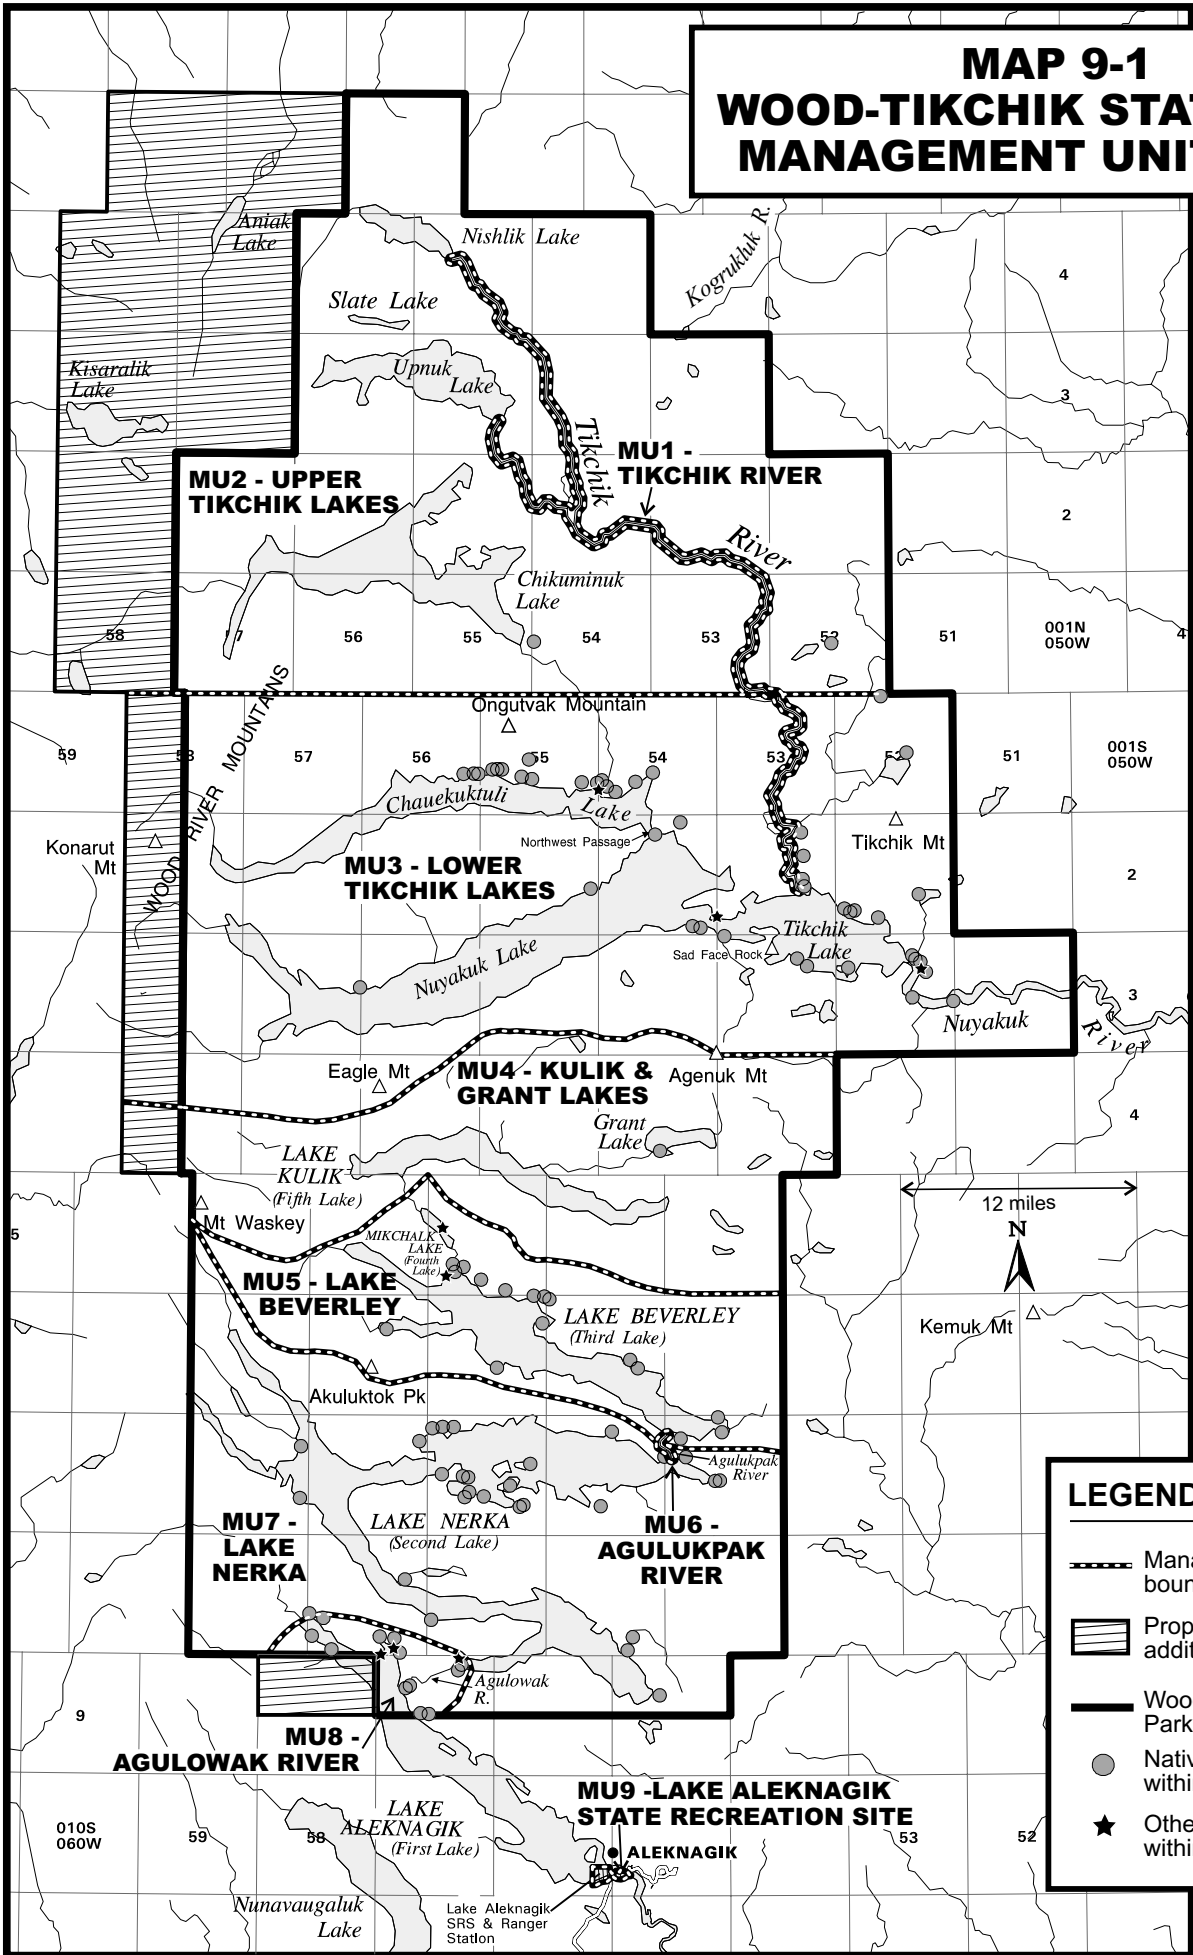

MAP 9-1 WOOD-TIKCHIK STATE PARK MANAGEMENT UNITS (MU)

LEGEND

- Management unit boundaries (MU)
- Proposed park additions
- Wood-Tikchik State Park boundary
- Native allotments within the park
- Other private lands within the park