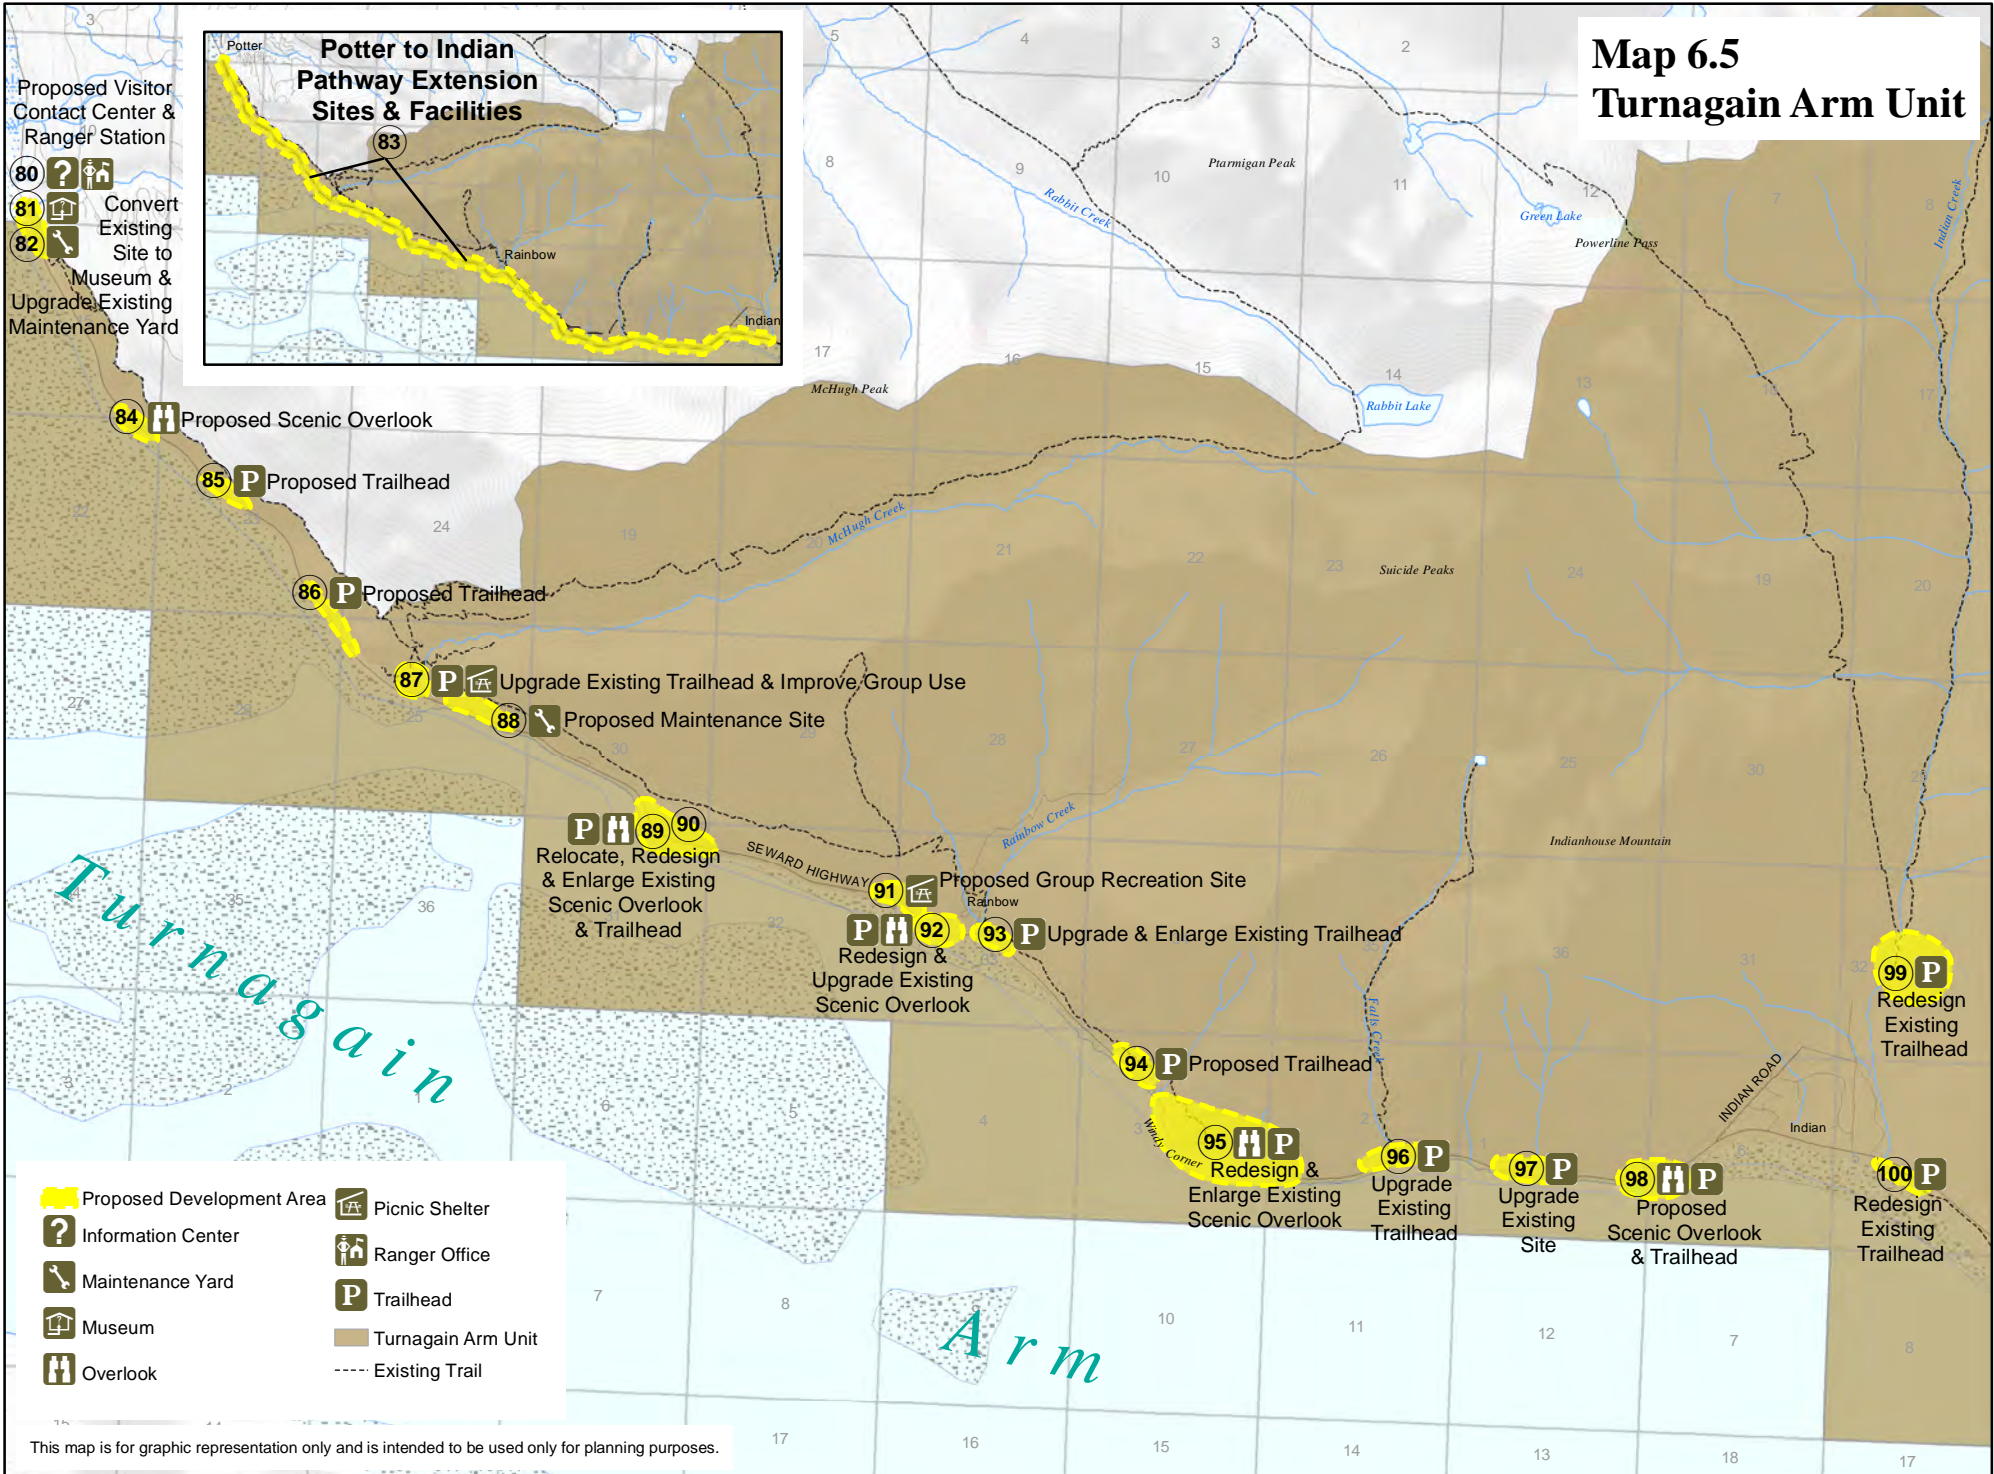

Map 6.5 Turnagain Arm Unit

This map is for graphic representation only and is intended to be used only for planning purposes.