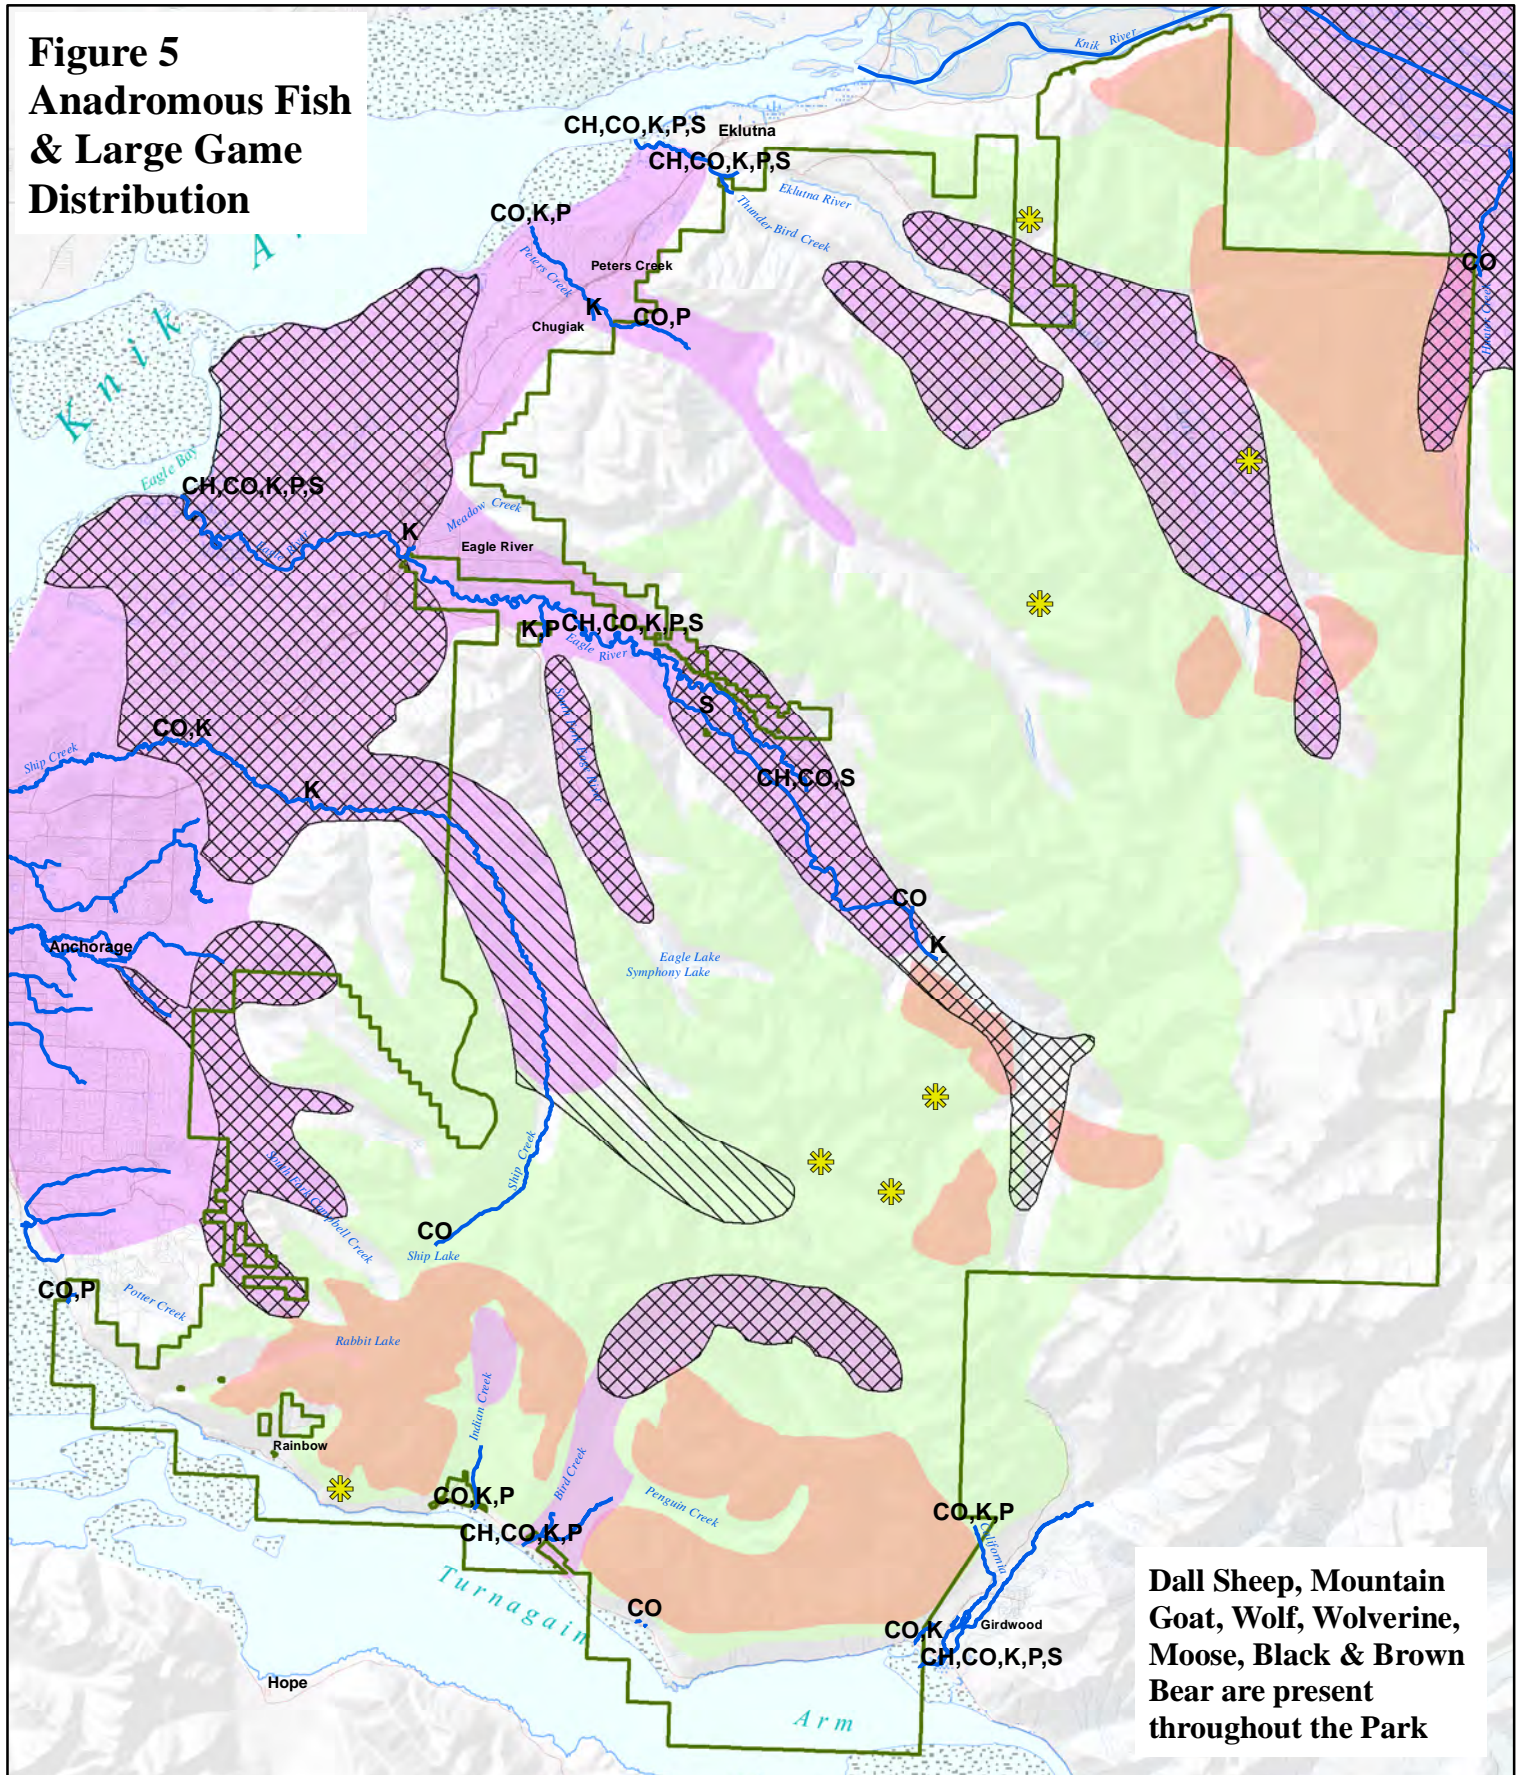

Figure 5
Anadromous Fish
& Large Game
Distribution

Dall Sheep, Mountain Goat, Wolf, Wolverine, Moose, Black & Brown Bear are present throughout the Park

- Mountain Goat
- Dall Sheep *Sheep*
- Moose Wintering Area
- Moose Calving Area
- Moose Rutting Area
- Mineral Lick
- Anadromous Stream
- CH Chum Salmon
- CO Coho Salmon
- K King Salmon
- P Pink Salmon
- S Sockeye Salmon

CHUGACH STATE PARK