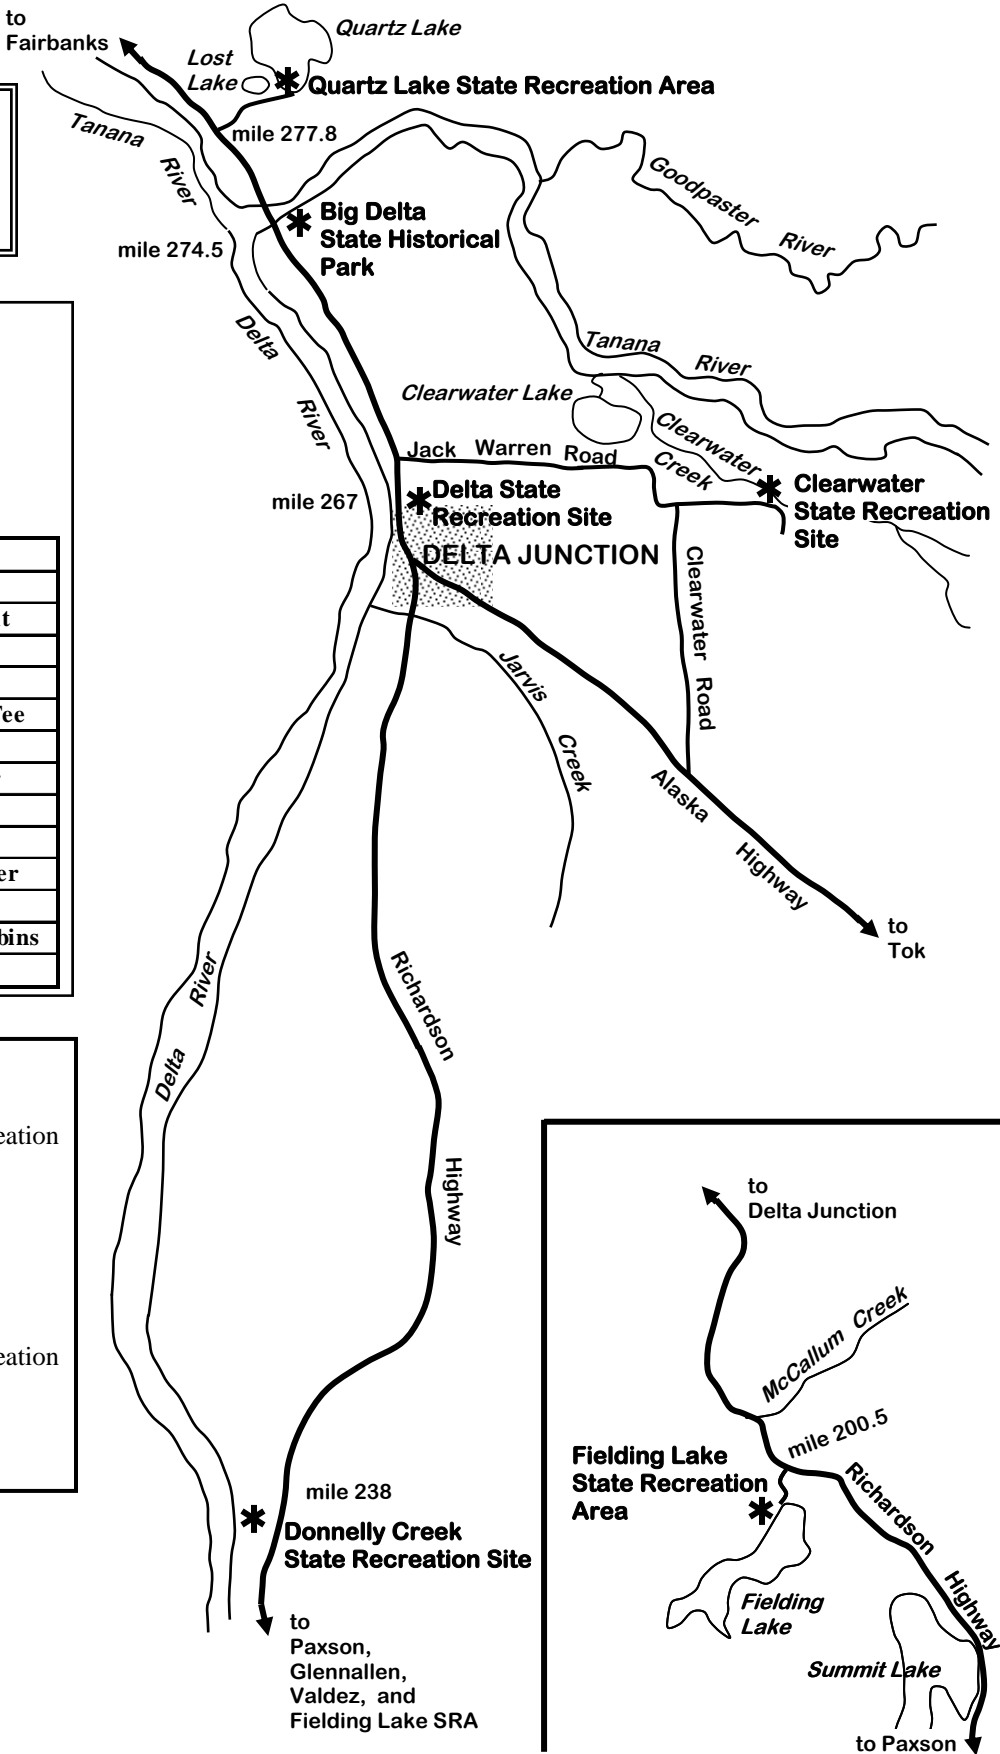

State Parks in the Delta Junction Area

North ↑
Scale: 1 inch = 5 miles

Unit Name	Quartz Lake SRA	Big Delta SHP	Clearwater SRS	Delta SRS	Donnelly Creek SRS	Fielding Lake SRA	
600	10	27	7	42	600		Acreage
78	25	16	25	12	17		Campsites
15	15	15	15	15	15		Camping Limit
10	5	10	10	10			Camping Fee
2		1			1		Boat Launch
10		5					Boat Launch Fee
16	5	4	6				Picnic Sites
1			1				Picnic Shelter
5							Day Use Fee
	1						Dump Station
W	W	W	W	W			Drinking Water
T	T			T			Trails
2					1		Public Use Cabins
F		F			F		Fishing

Delta Junction (Seasonal)
Department of Natural Resources
Division of Parks and Outdoor Recreation
P.O. Box 318
Delta Junction, AK 99737
(907) 895-4599

Fairbanks
Department of Natural Resources
Division of Parks and Outdoor Recreation
3700 Airport Way
Fairbanks, AK 99709
(907) 451-2695

Division of
Parks and
Outdoor
Recreation

Providing outdoor recreation opportunities and conserving and interpreting natural, cultural, and historic resources for the use, enjoyment, and welfare of the people