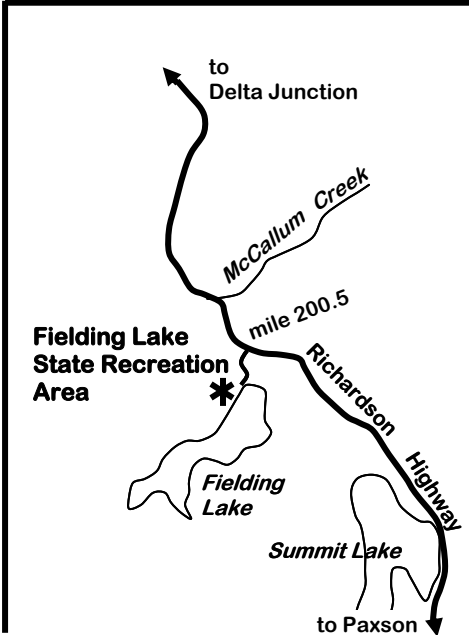

State Parks in the Delta Junction Area

North ↑
Scale: 1 inch = 5 miles

Unit Name	Quartz Lake SRA	Big Delta SHP	Clearwater SRS	Delta SRS	Donnelly Creek SRS	Fielding Lake SRA	
600	10	27	7	42	600		Acreage
78	25	16	25	12	17		Campsites
15	15	15	15	15	15		Camping Limit
10	5	10	10	10			Camping Fee
2		1			1		Boat Launch
10		5					Boat Launch Fee
16	5	4	6				Picnic Sites
1			1				Picnic Shelter
5							Day Use Fee
	1						Dump Station
W	W	W	W	W			Drinking Water
T	T			T			Trails
2					1		Public Use Cabins
F		F			F		Fishing

Delta Junction (Seasonal)
Department of Natural Resources
Division of Parks and Outdoor Recreation
P.O. Box 318
Delta Junction, AK 99737
(907) 895-4599

Fairbanks
Department of Natural Resources
Division of Parks and Outdoor Recreation
3700 Airport Way
Fairbanks, AK 99709
(907) 451-2695

Division of
Parks and
Outdoor
Recreation

Providing outdoor recreation opportunities and conserving and interpreting natural, cultural, and historic resources for the use, enjoyment, and welfare of the people