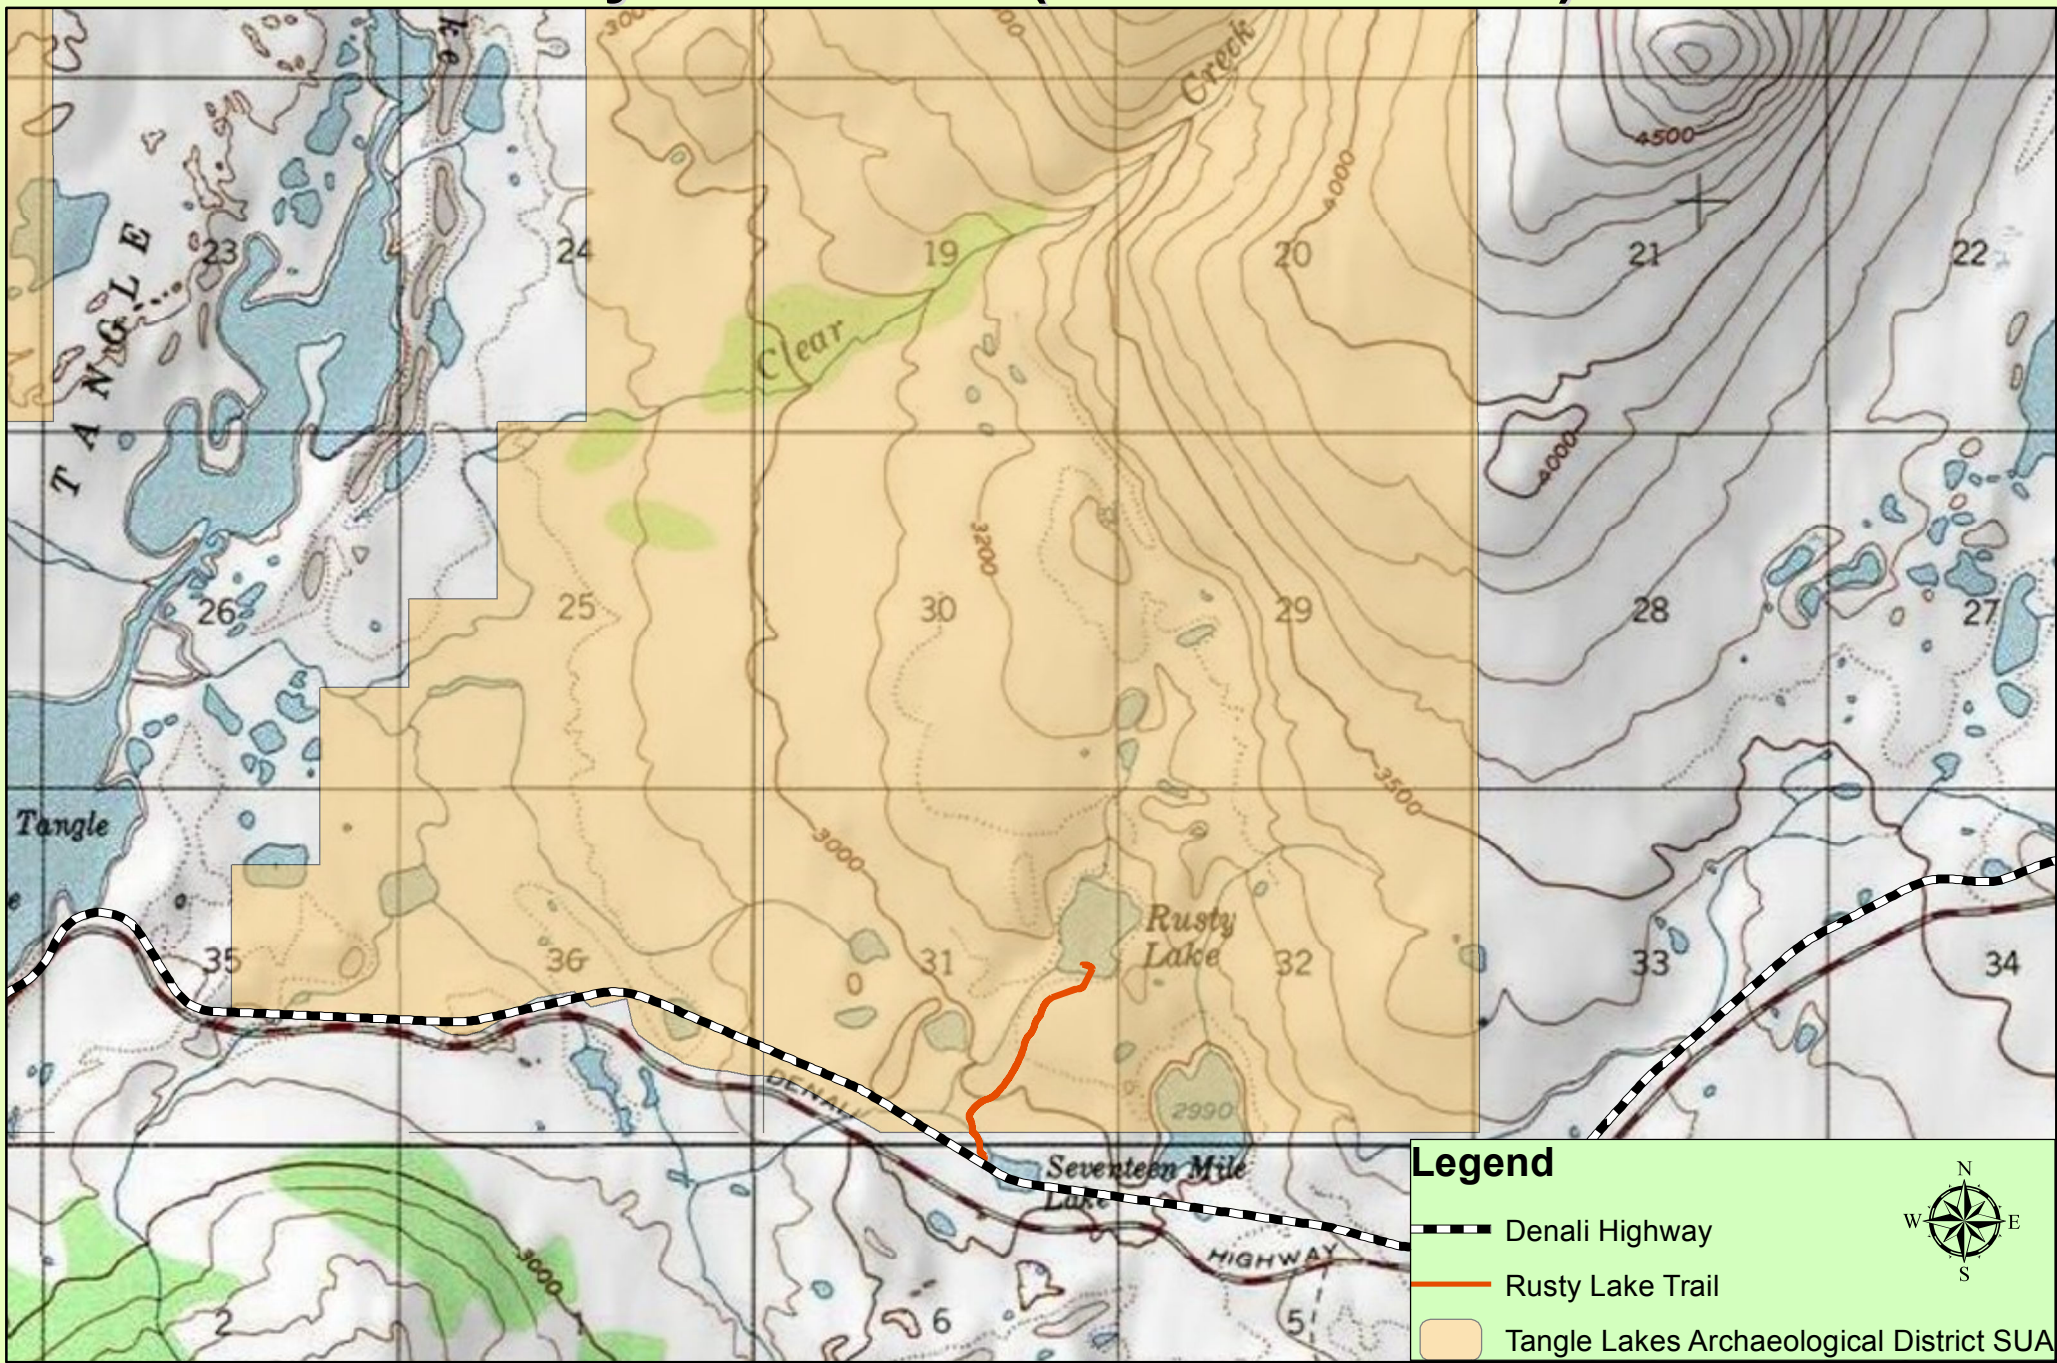

Tangle Lakes Archaeological District Special Use Area Rusty Lake Trail (Non-Motorized)

Legend

- Denali Highway
- Rusty Lake Trail
- Tangle Lakes Archaeological District SUA

1 in = 1 miles