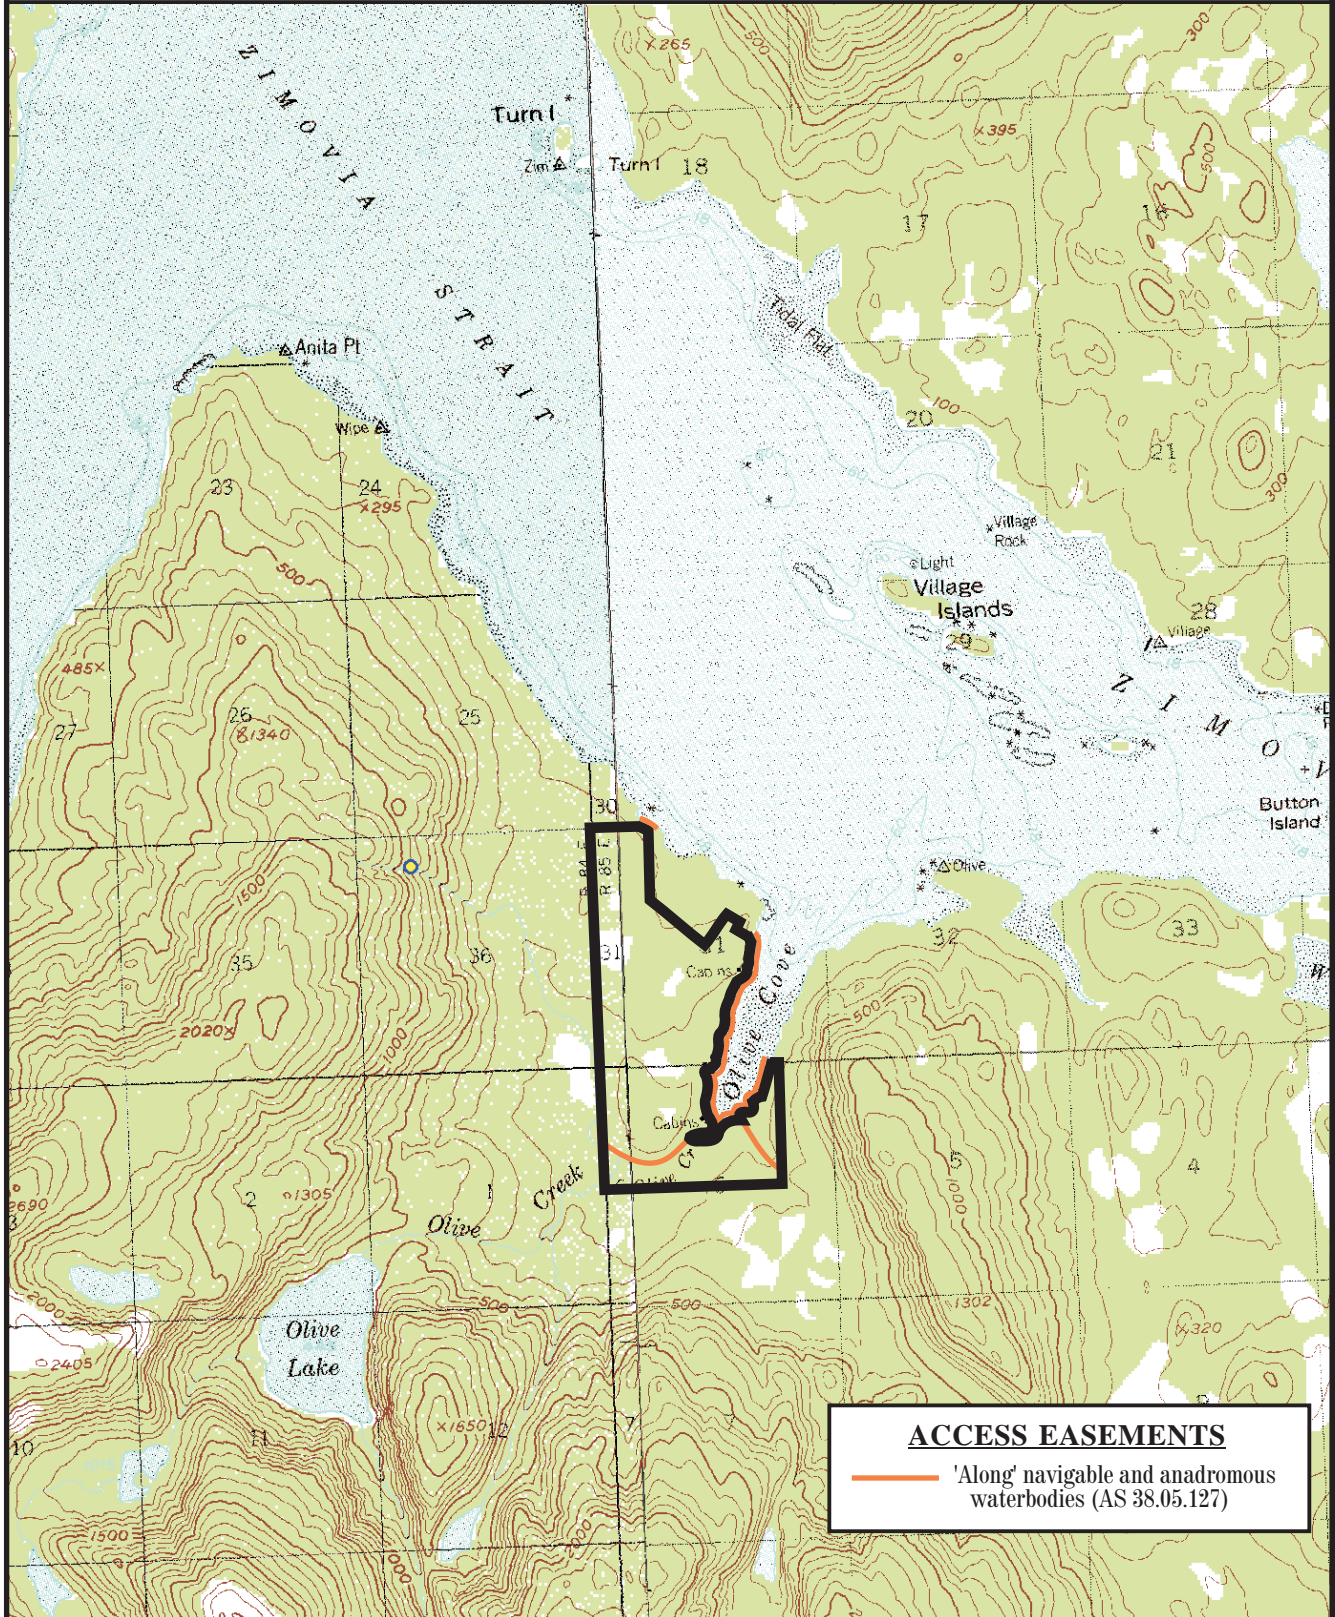

# Olive Cove

# CS.OV.1001

Prepared by: rhc  
 Source USGS, Petersburg A-1 & A-2  
 Date: 12/2004

Meridian	Township	Range
CRM	65 & 66S	85E