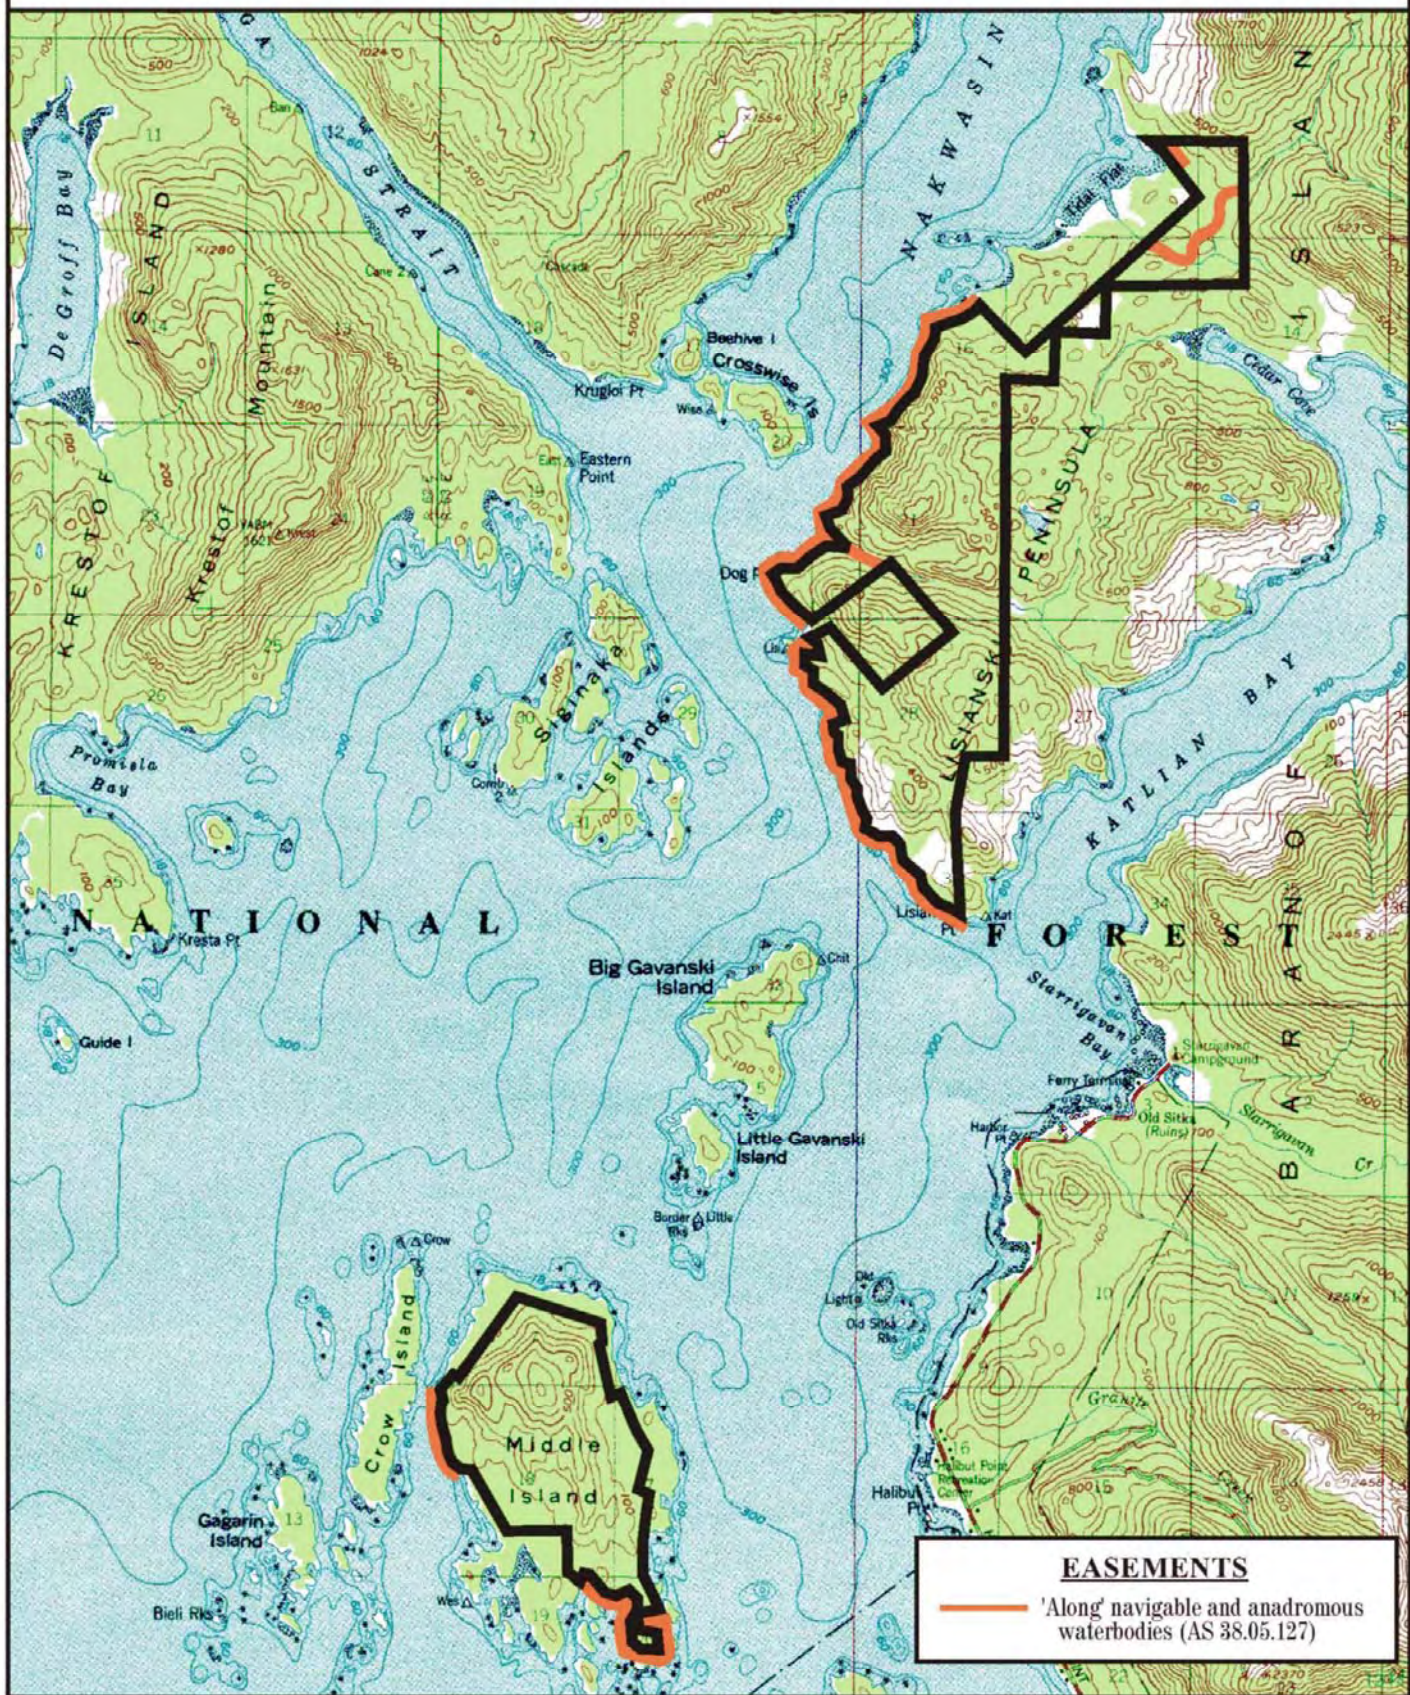

Lisianski Peninsula

ST.LS.1001

Prepared by: DNR
 Source USGS Sitka A-5
 Date: 12/2004

— one mile —

Meridian	Township	Range
CRM	54S	63E