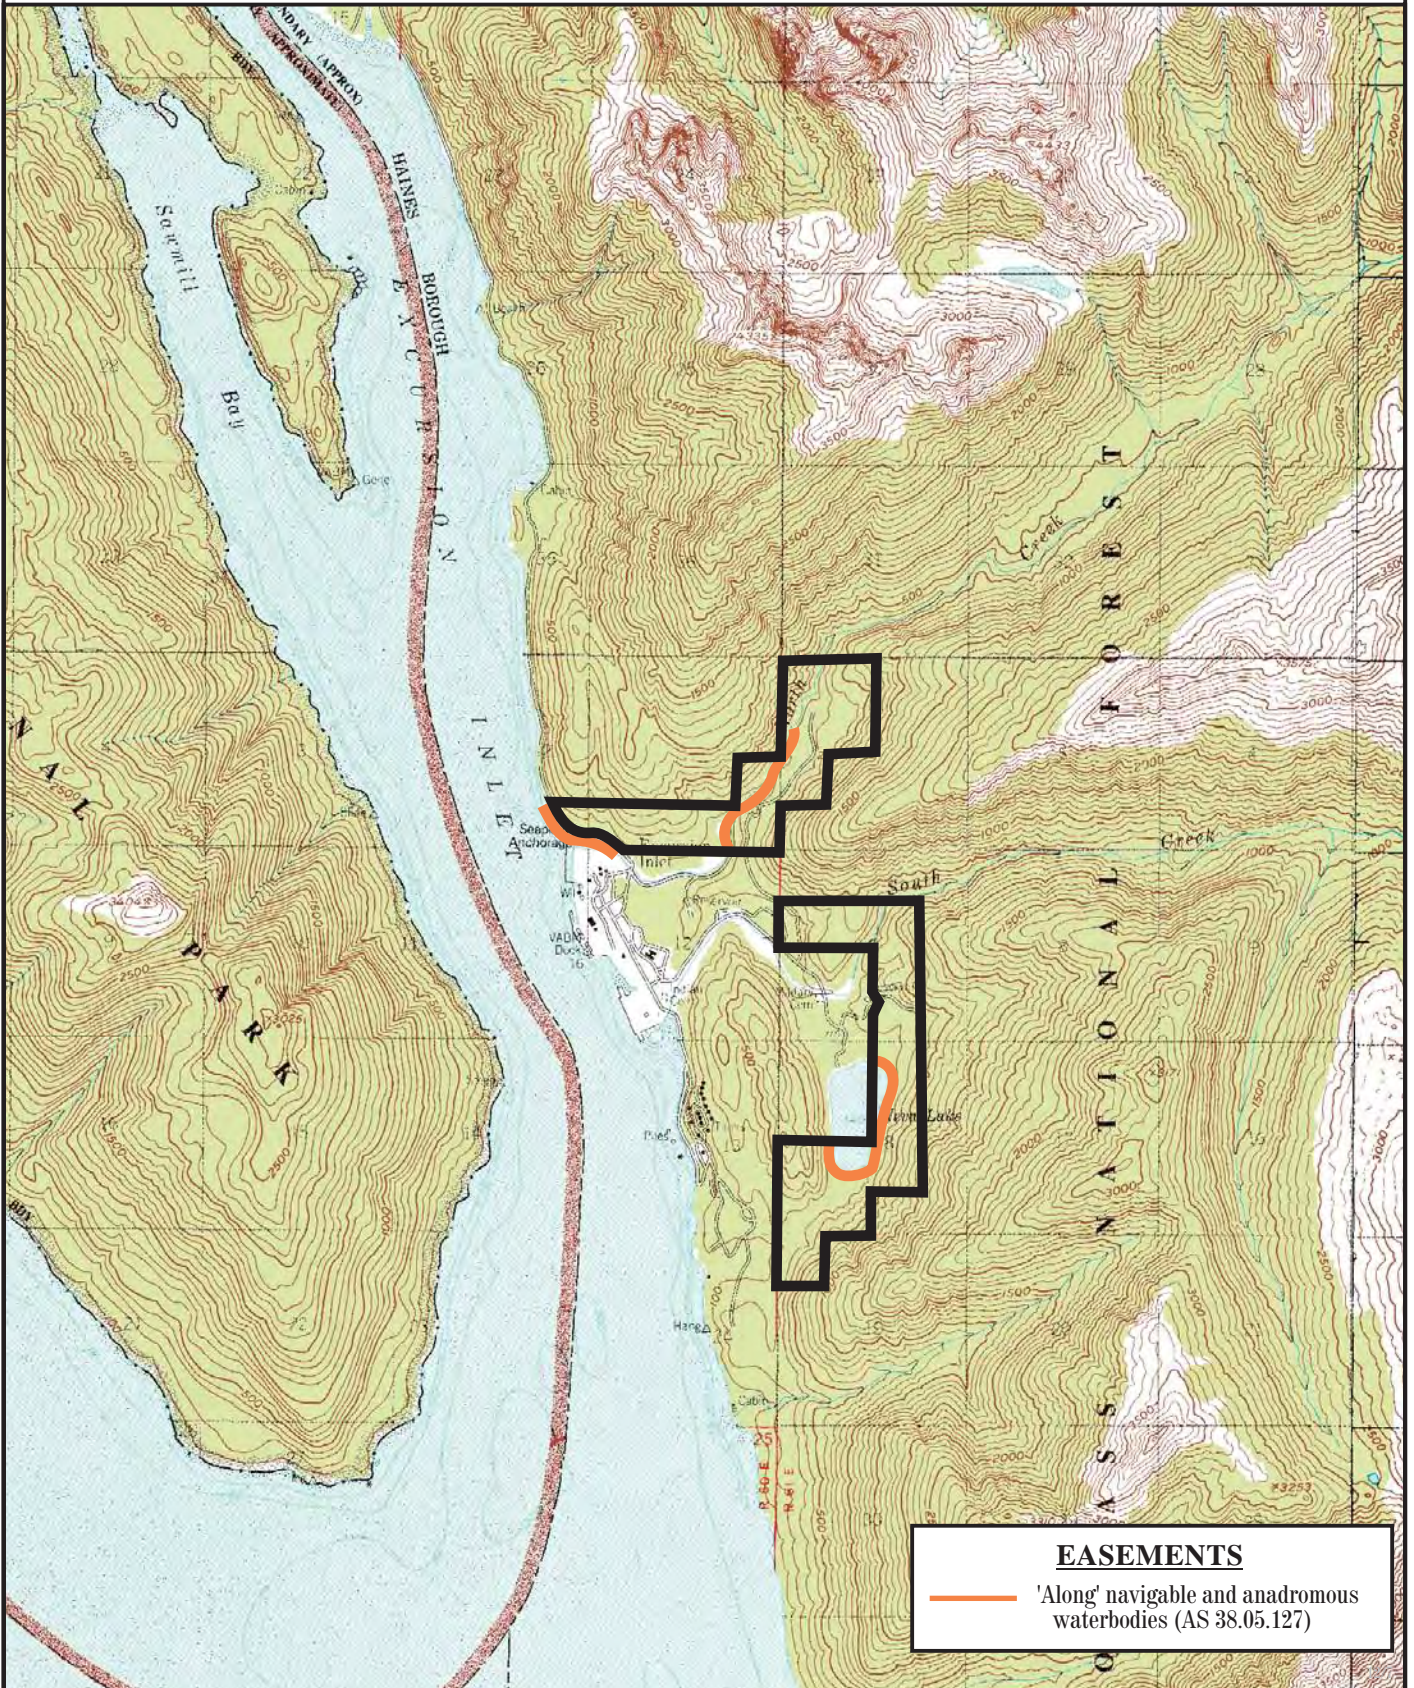

Excursion Inlet

NS.EX.1002

Prepared by: DNR
Source USGS Juneau B-5
Date: 12/2004

— one mile —

Meridian	Township	Range
CRM	40S	61E