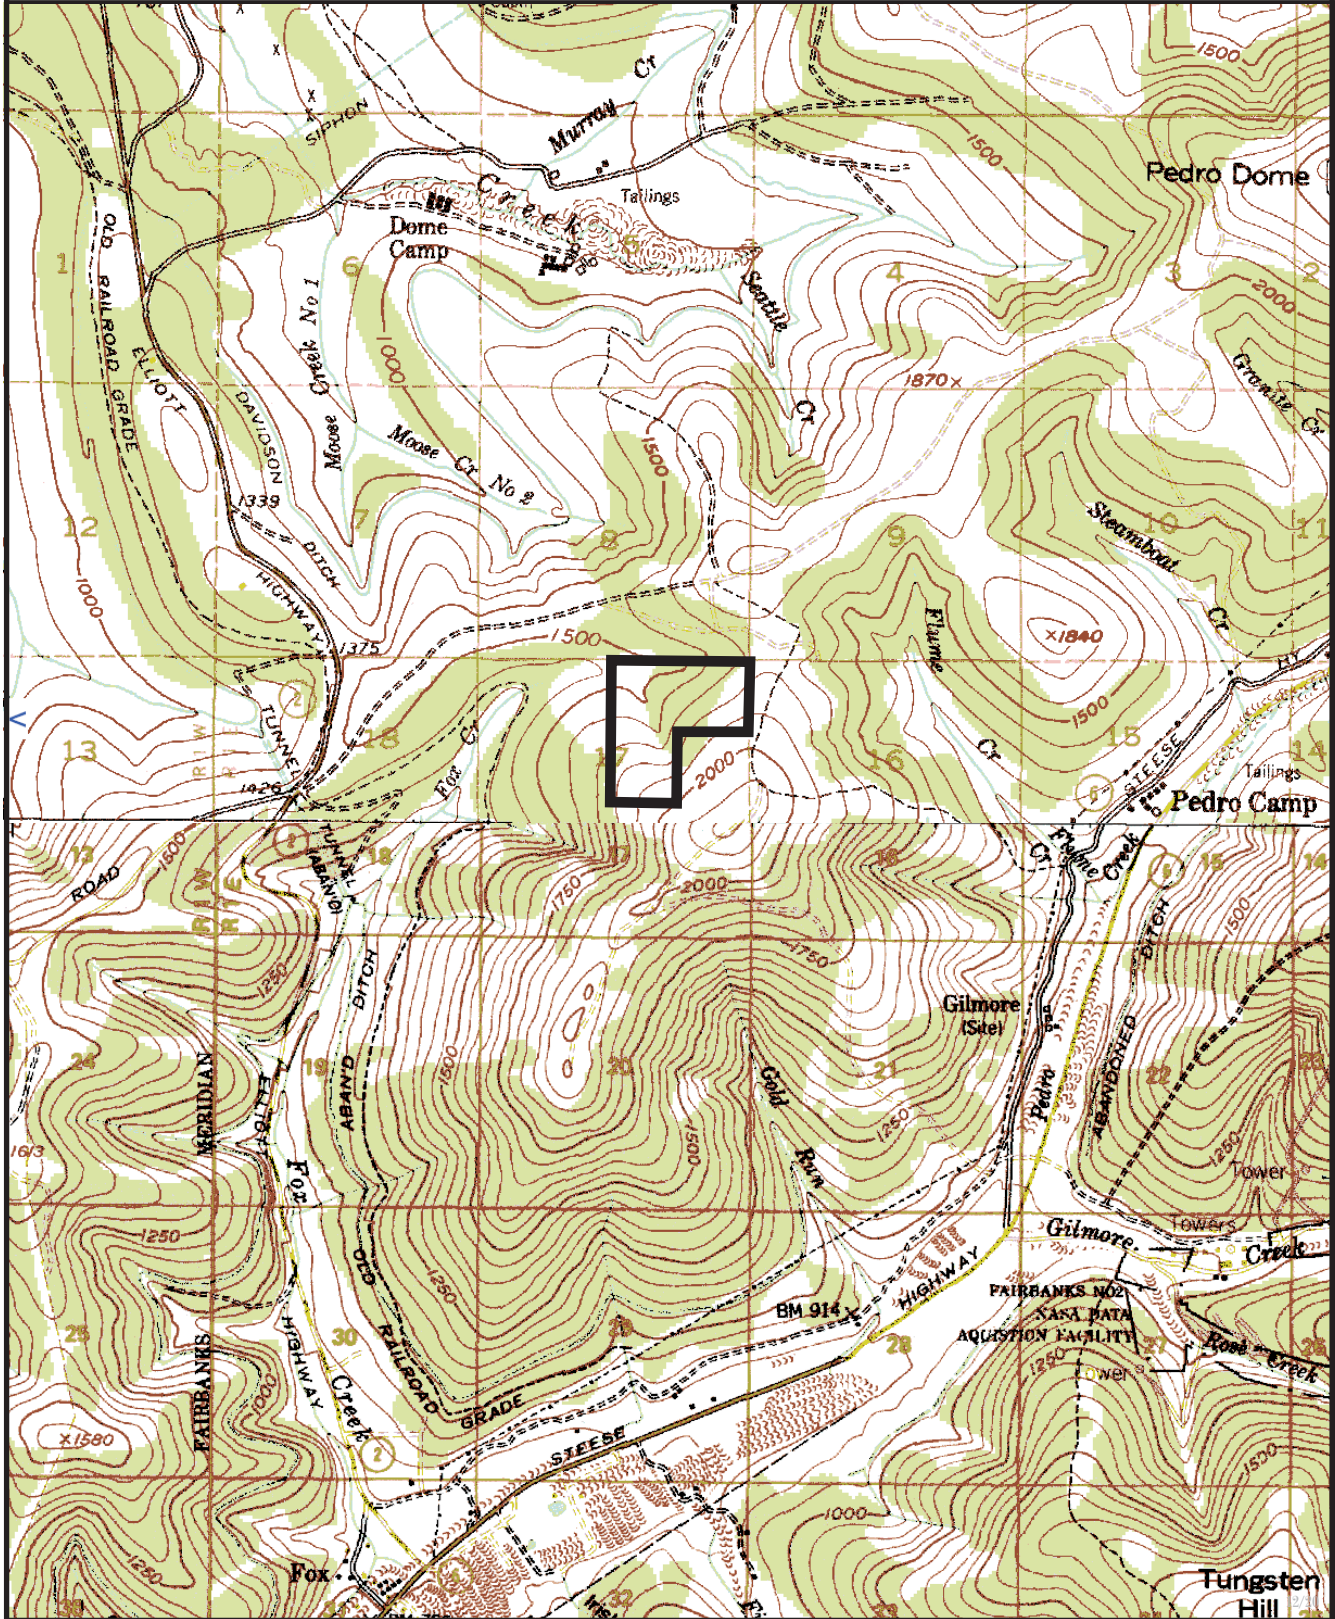

# Silver Fox Mine

MA.SF.1001

Prepared by: DNR/rhc  
Source USGS, Livengood A-2  
Date: 12/2004

Meridian FM  
Township 2N  
Range R1E