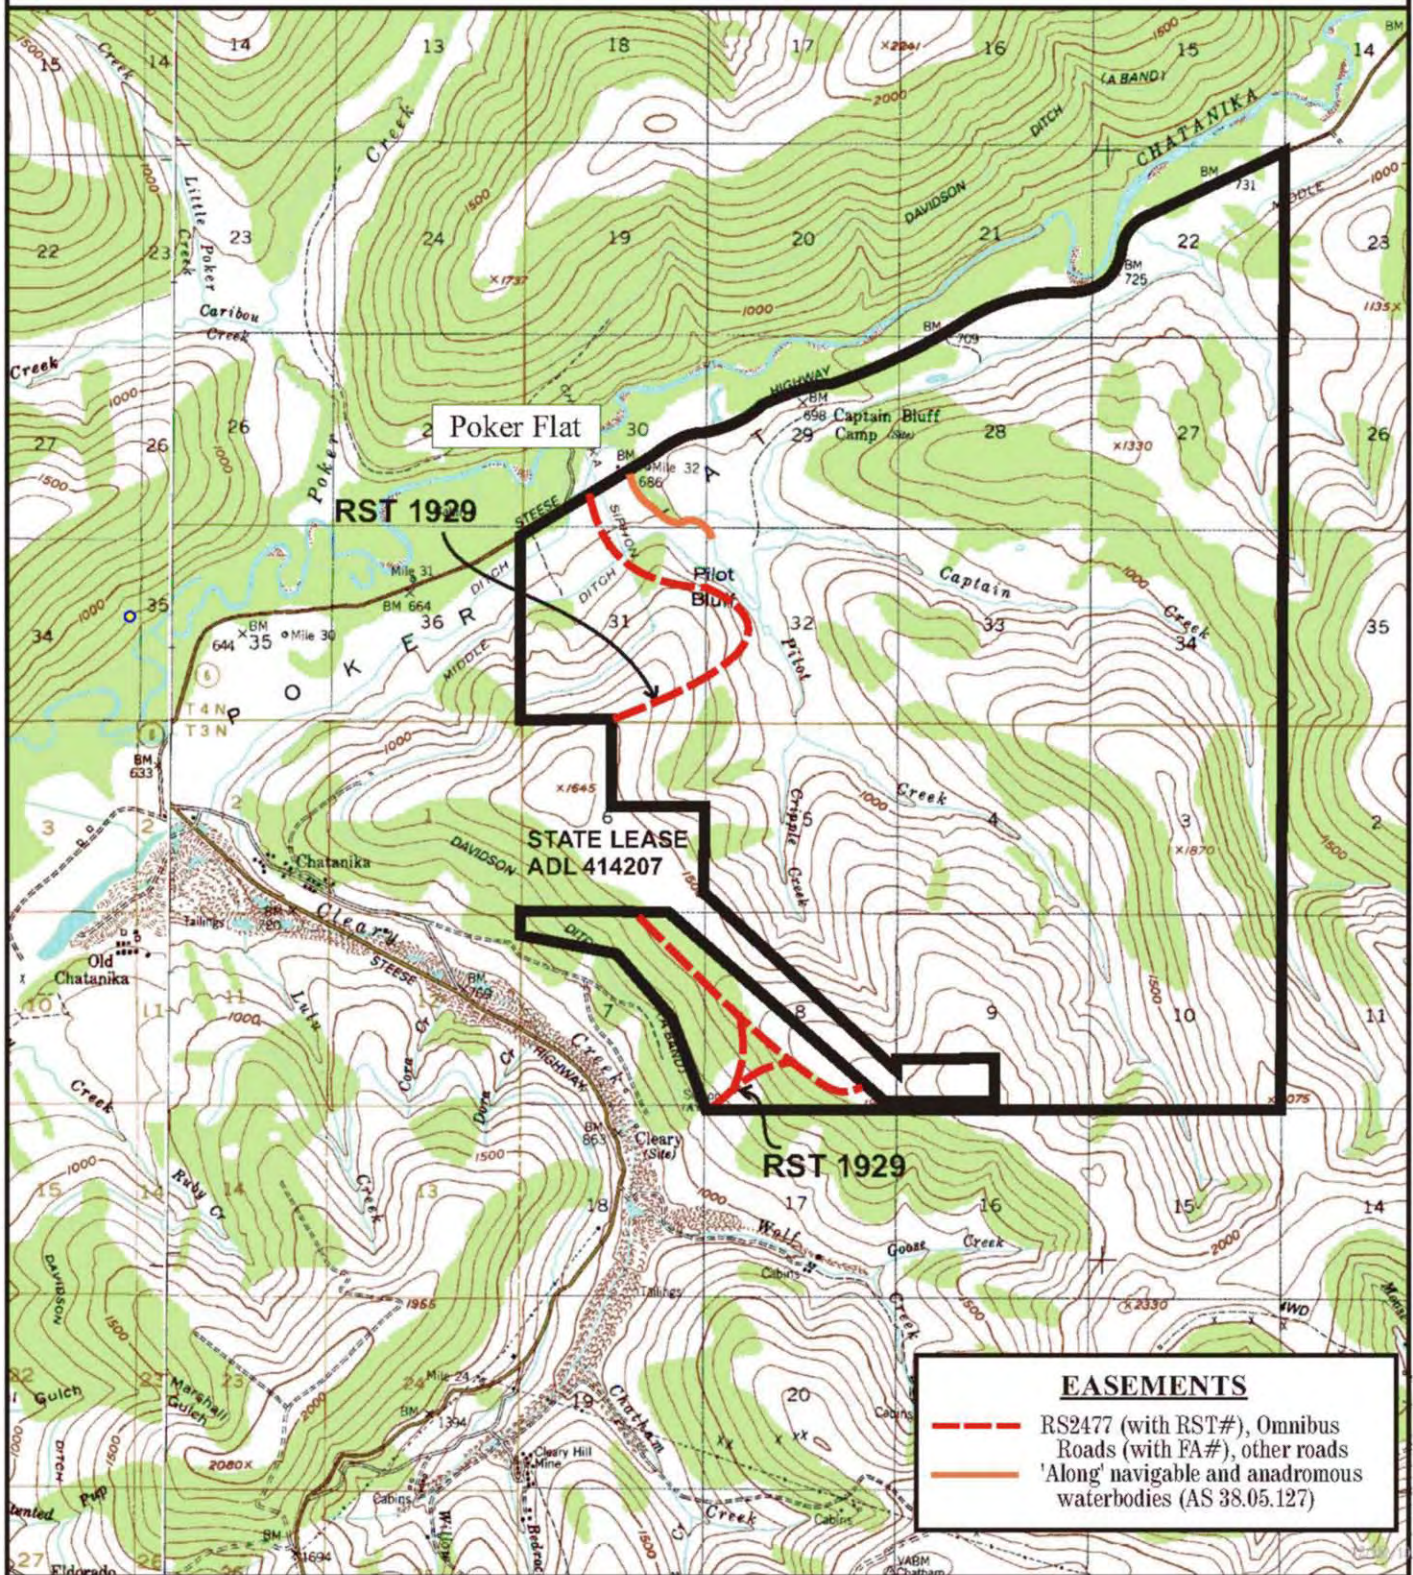

# Poker Flat (SUA)

MA.PF.1002

**EASEMENTS**

- RS2477 (with RST#), Omnibus Roads (with FA#), other roads
- 'Along' navigable and anadromous waterbodies (AS 38.05.127)

Prepared by: DNR  
 Source USGS, Livengood A-1  
 Date: 12/2004

Meridian FM      Township 3-4N      Range 2E