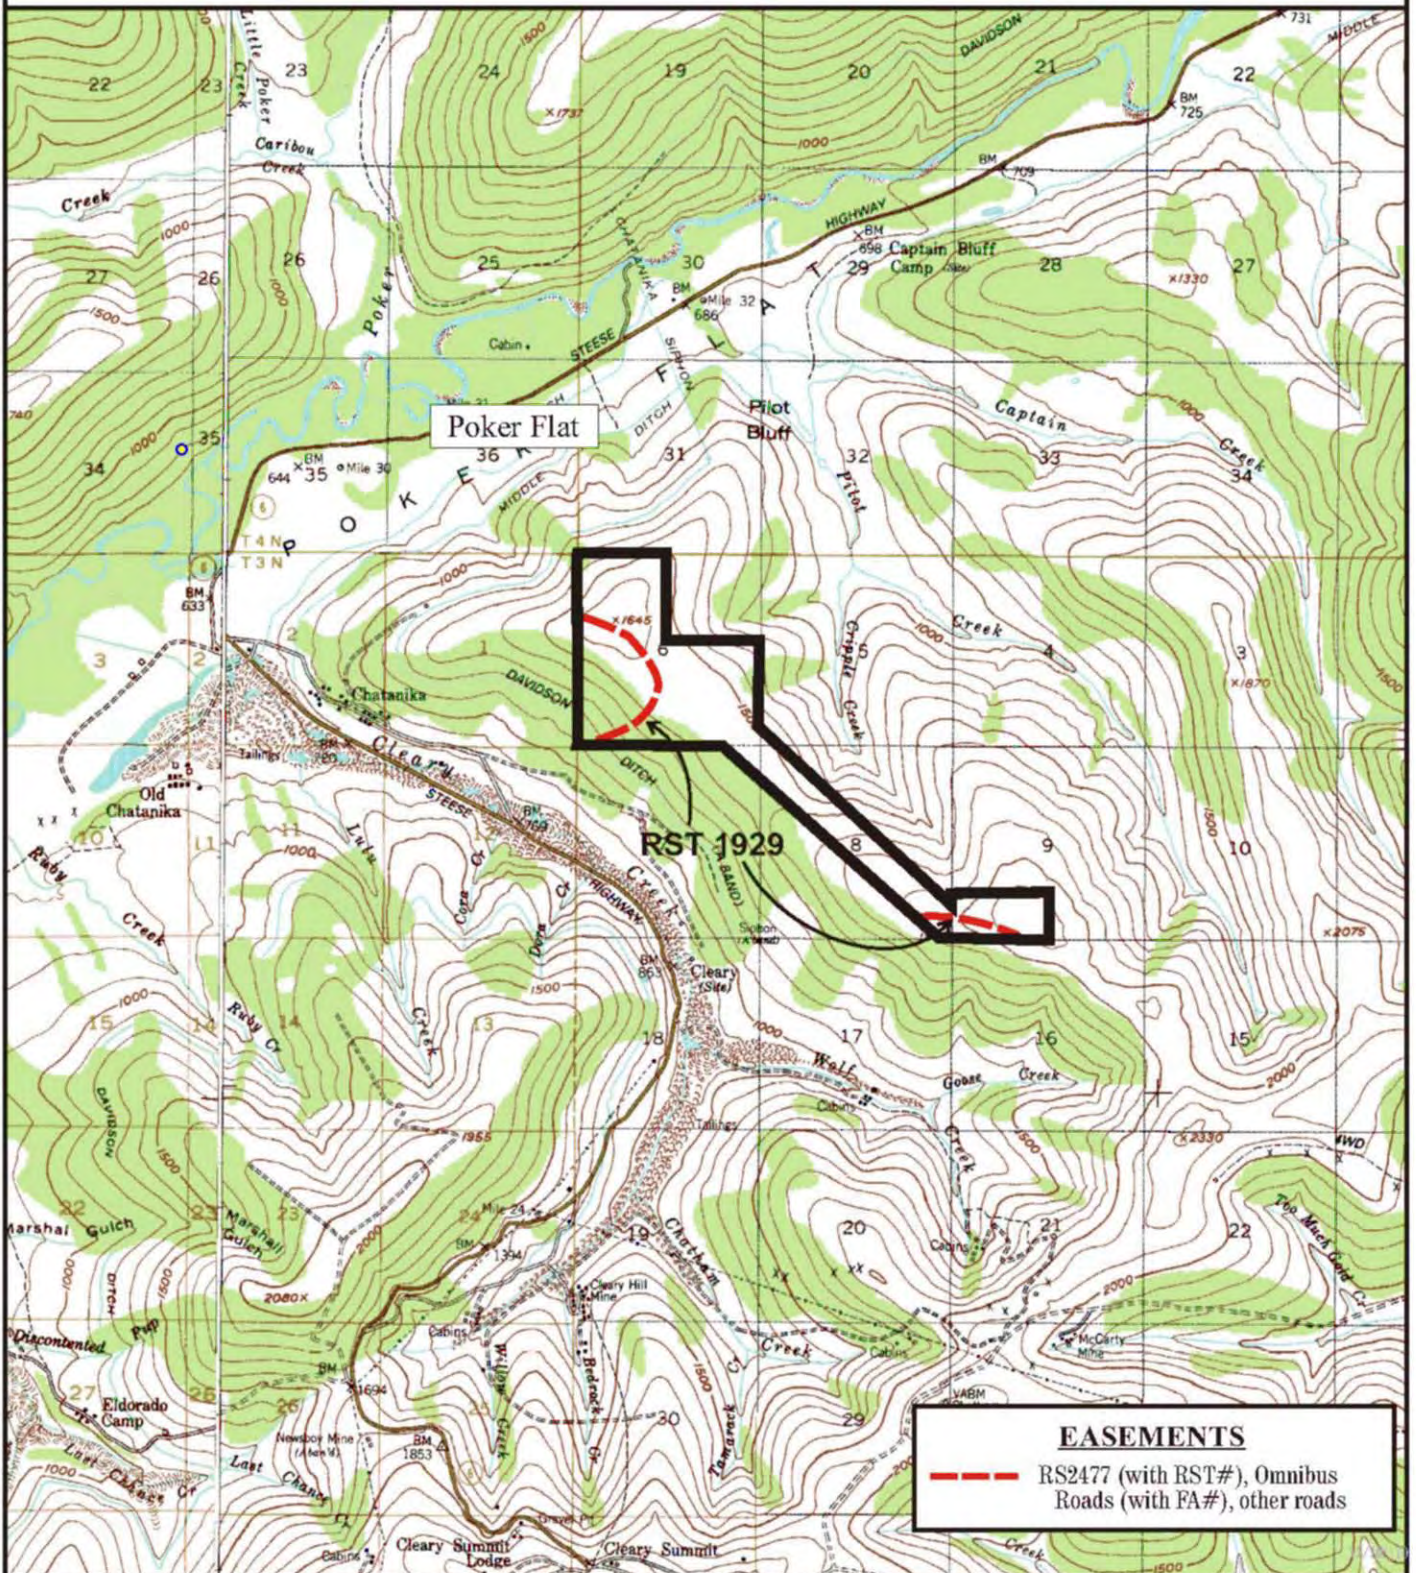

# Poker Flat Lease

MA.PF.1001

Prepared by: DNR  
Source USGS, Livengood A-1  
Date: 12/2004

— one mile —

Meridian	Township	Range
FM	3N	2E