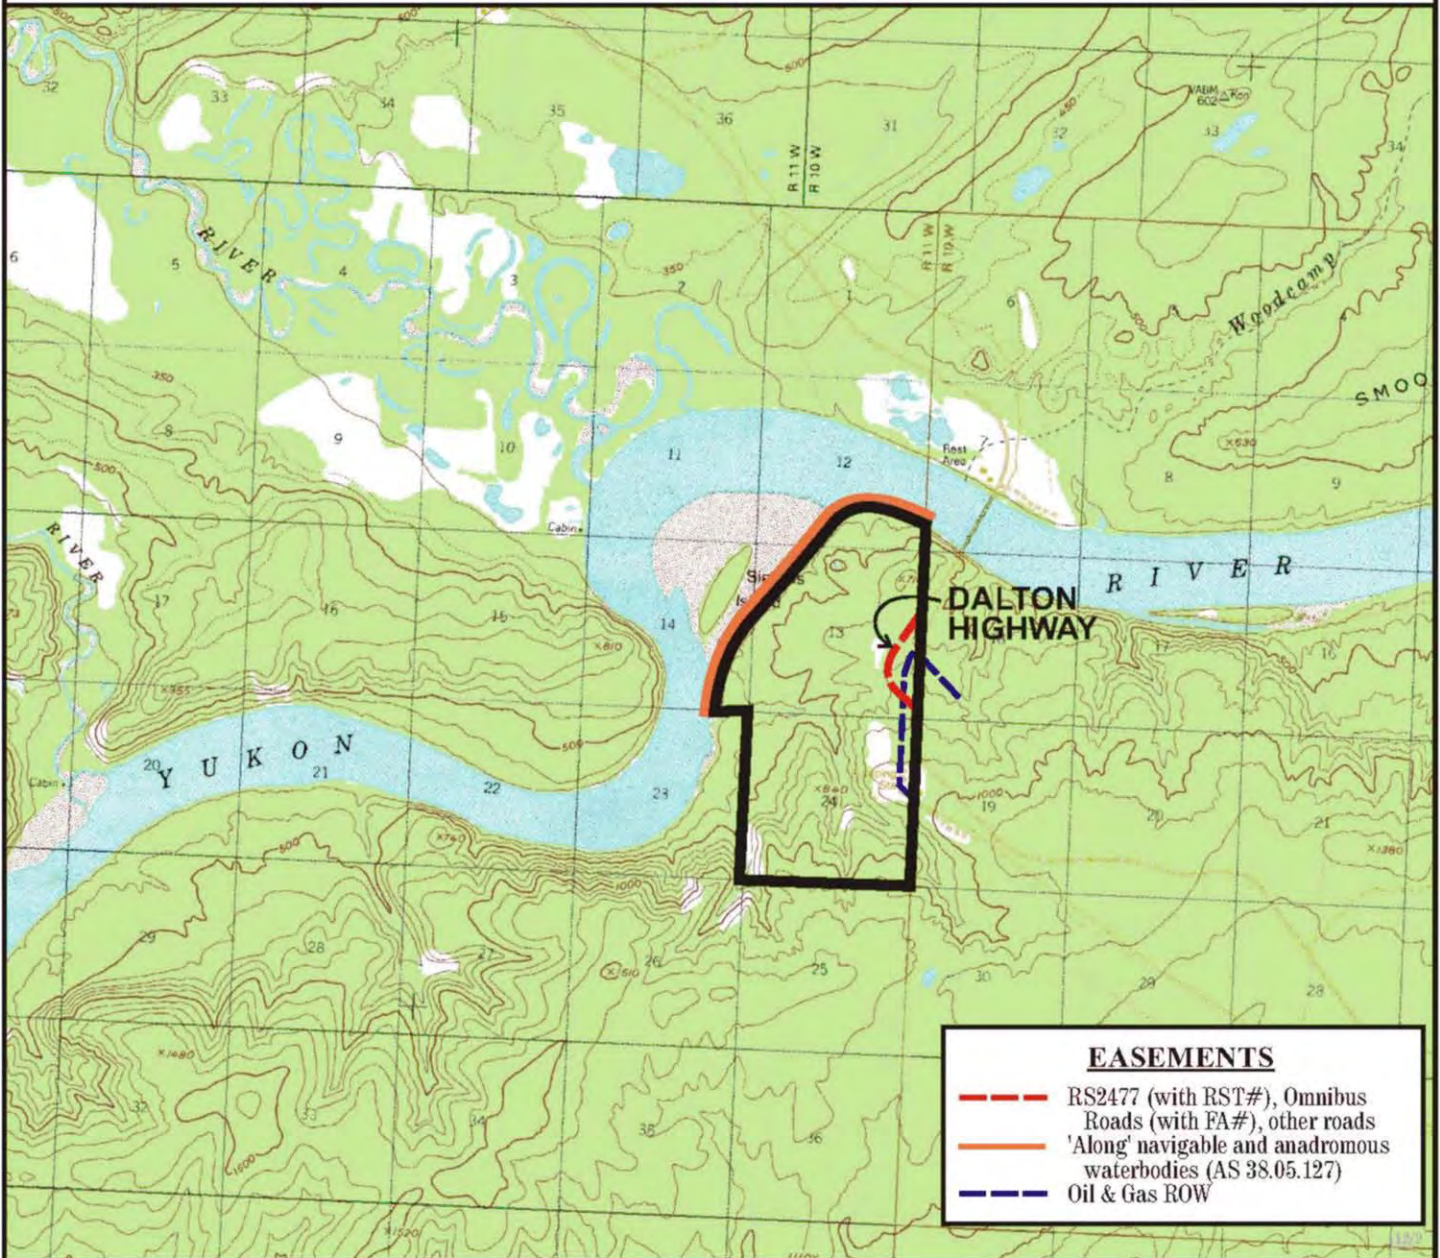

# Dalton Highway MP 48 to 54

DH.YR.1001

Prepared by: DNR  
Source USGS Livengood D-6  
Date: 12/2004

one mile

Meridian	Township	Range
FM	12N	10-11W