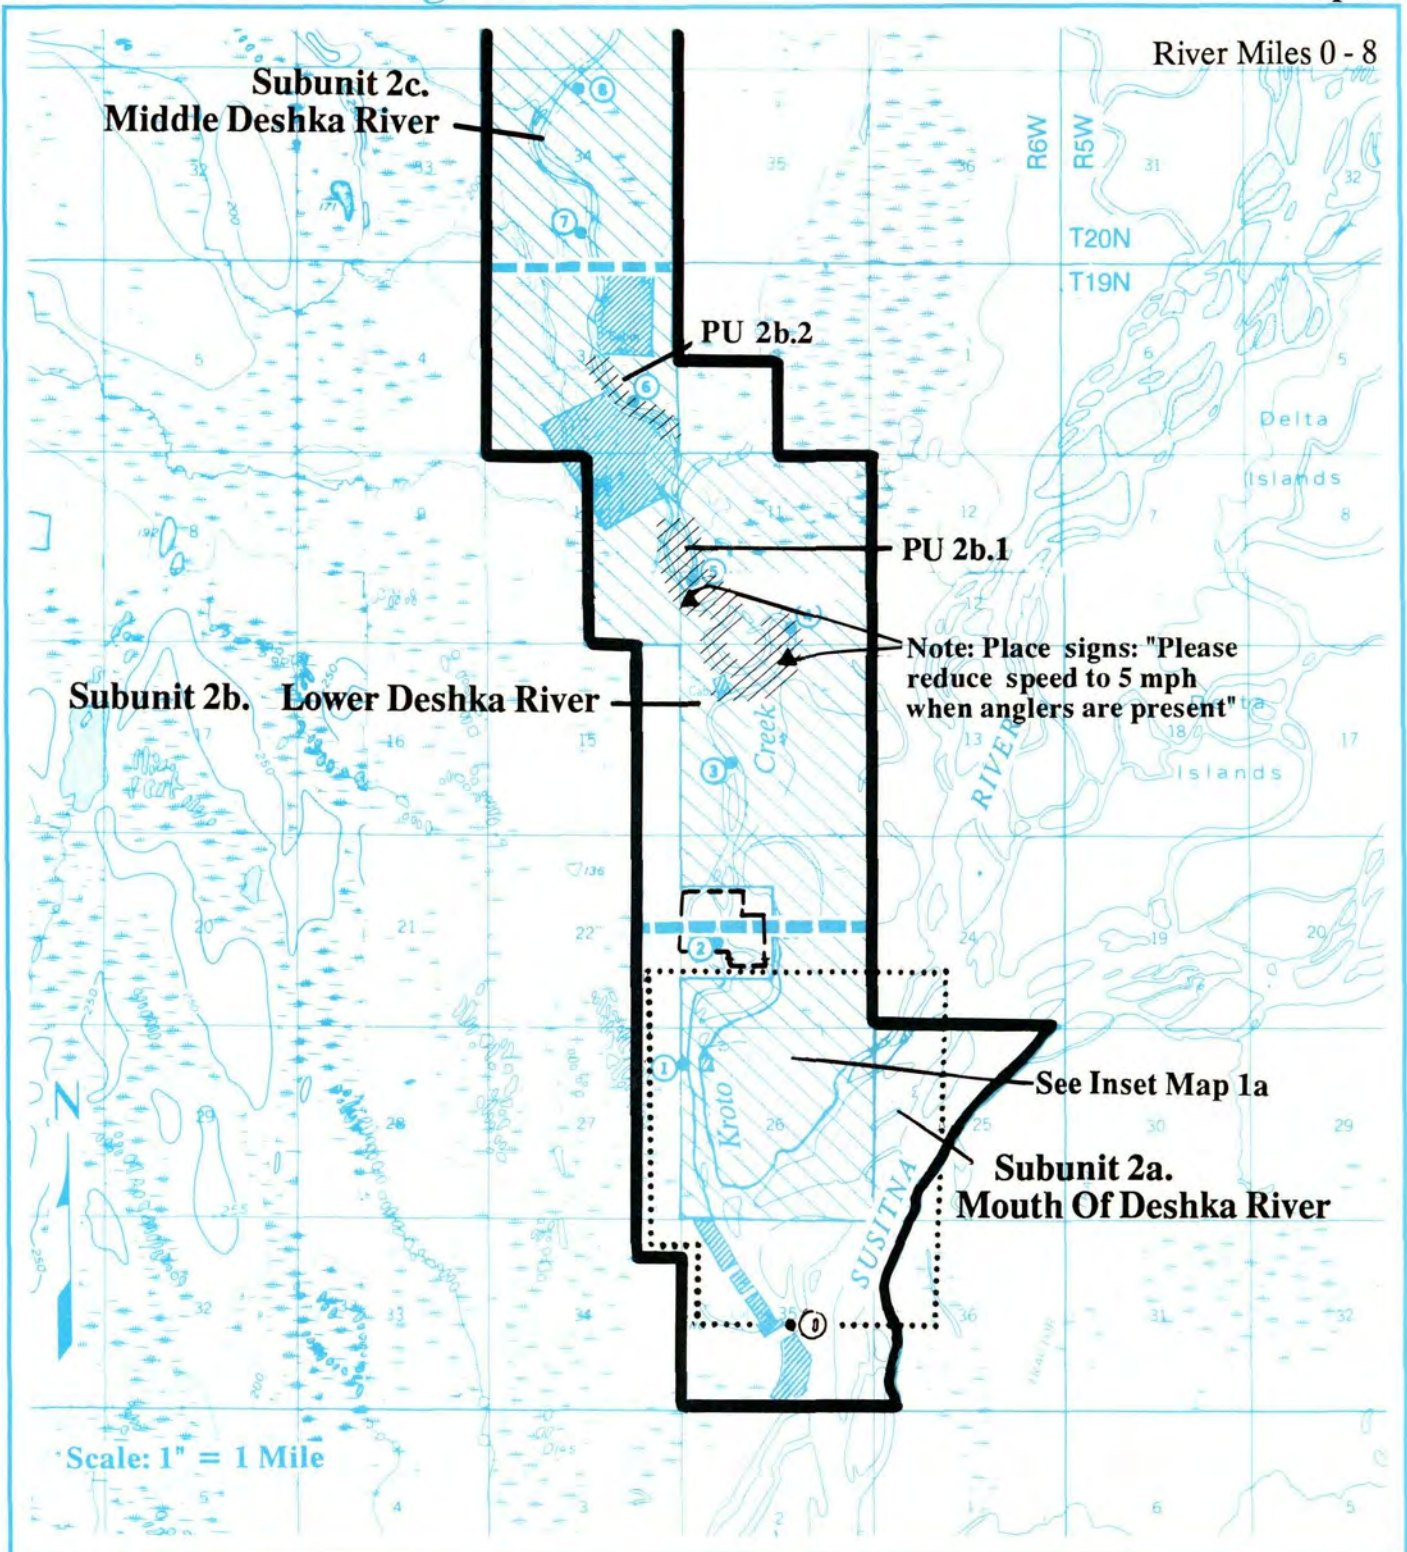

Deshka River Management Unit

Map 1

- Management Unit Boundary
- Subunit Boundary
- River Mile
- Private Land
- State Land
- Borough Land
- Public Use Sites (Shorelands and water column only)
- Dept. of Fish & Game ILMA

Deshka River Management Unit

Map 2

- Management Unit Boundary
- Subunit Boundary
- River Mile
- Private Land
- State Land
- Borough Land
- Public Use Sites