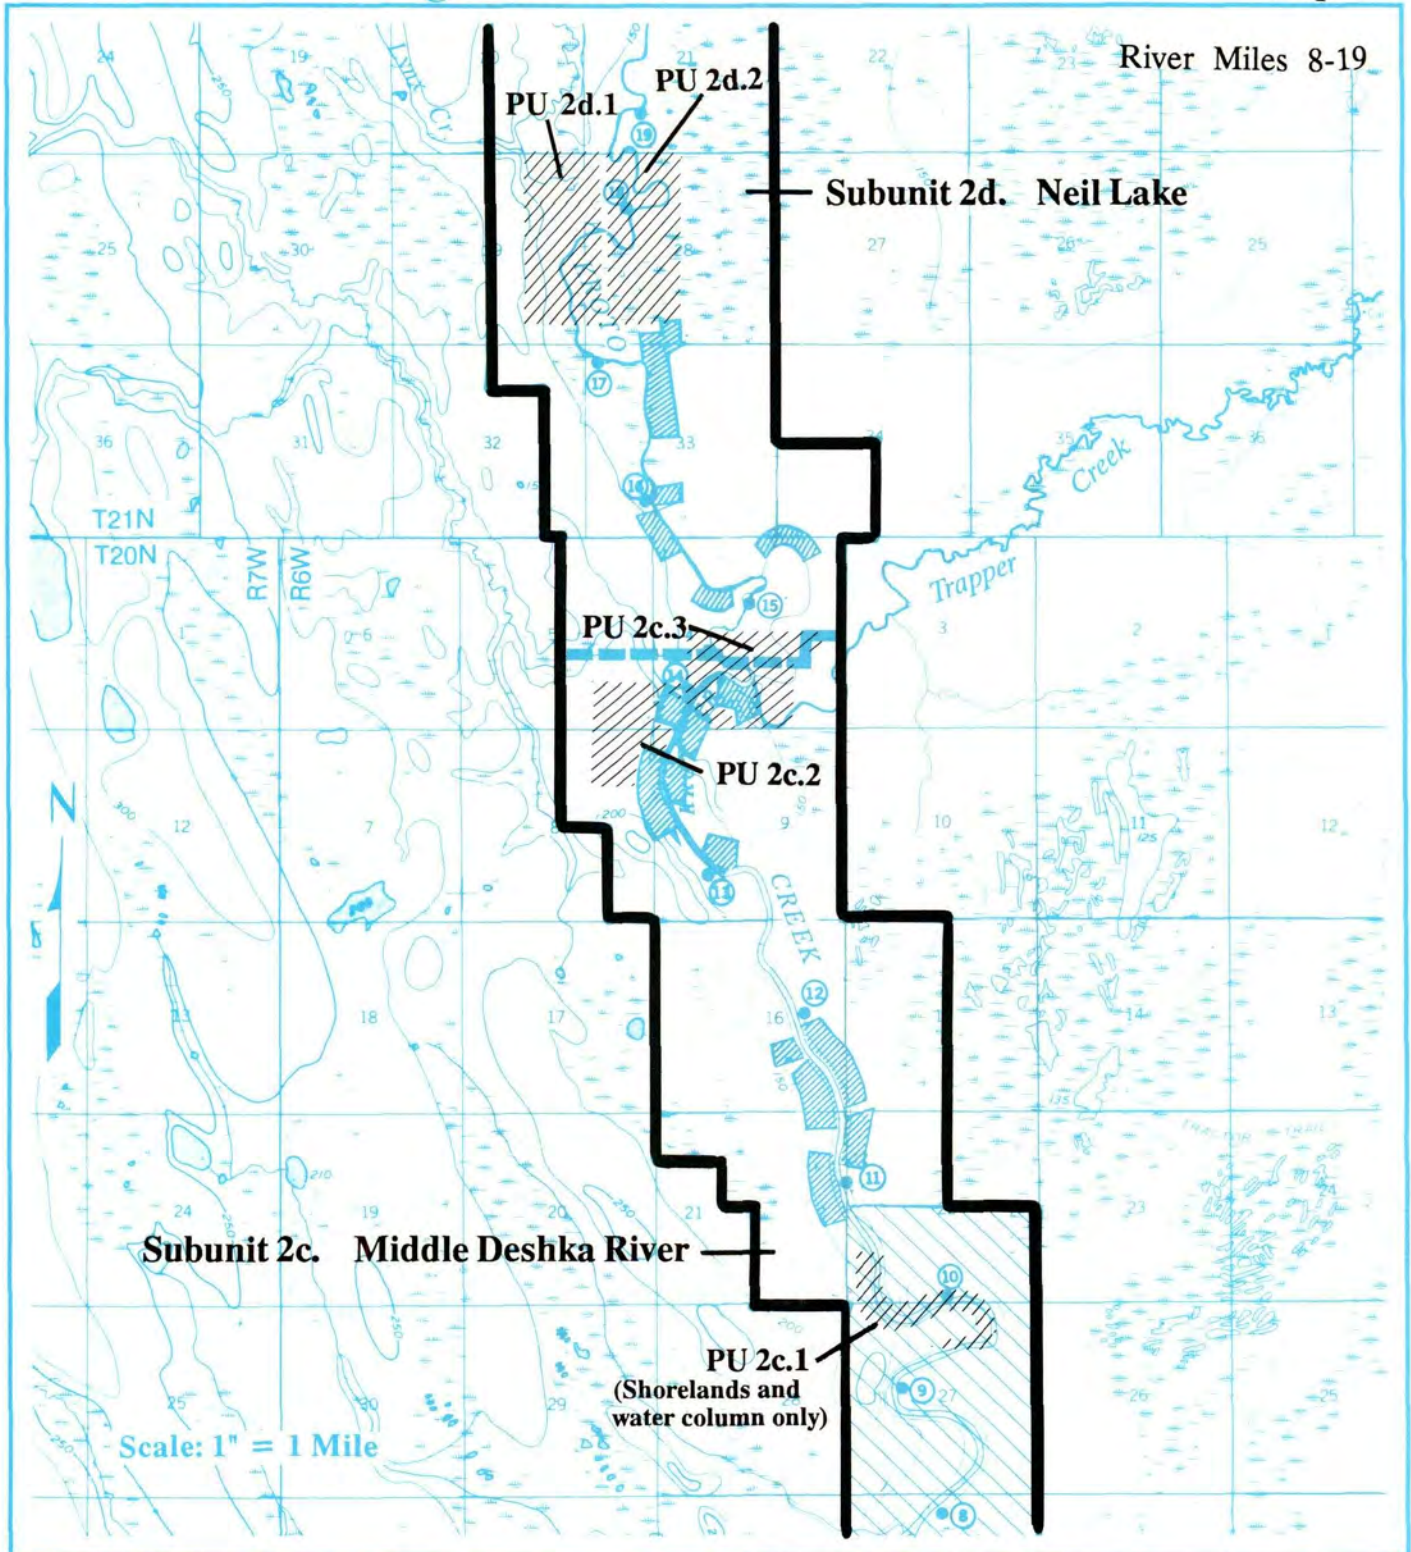

Deshka River Management Unit

Map 1

- Management Unit Boundary
- Subunit Boundary
- River Mile
- Private Land
- State Land
- Borough Land
- Public Use Sites (Shorelands and water column only)
- Dept. of Fish & Game ILMA

Deshka River Management Unit

Map 2

- Management Unit Boundary
- Subunit Boundary
- River Mile
- Private Land
- State Land
- Borough Land
- Public Use Sites