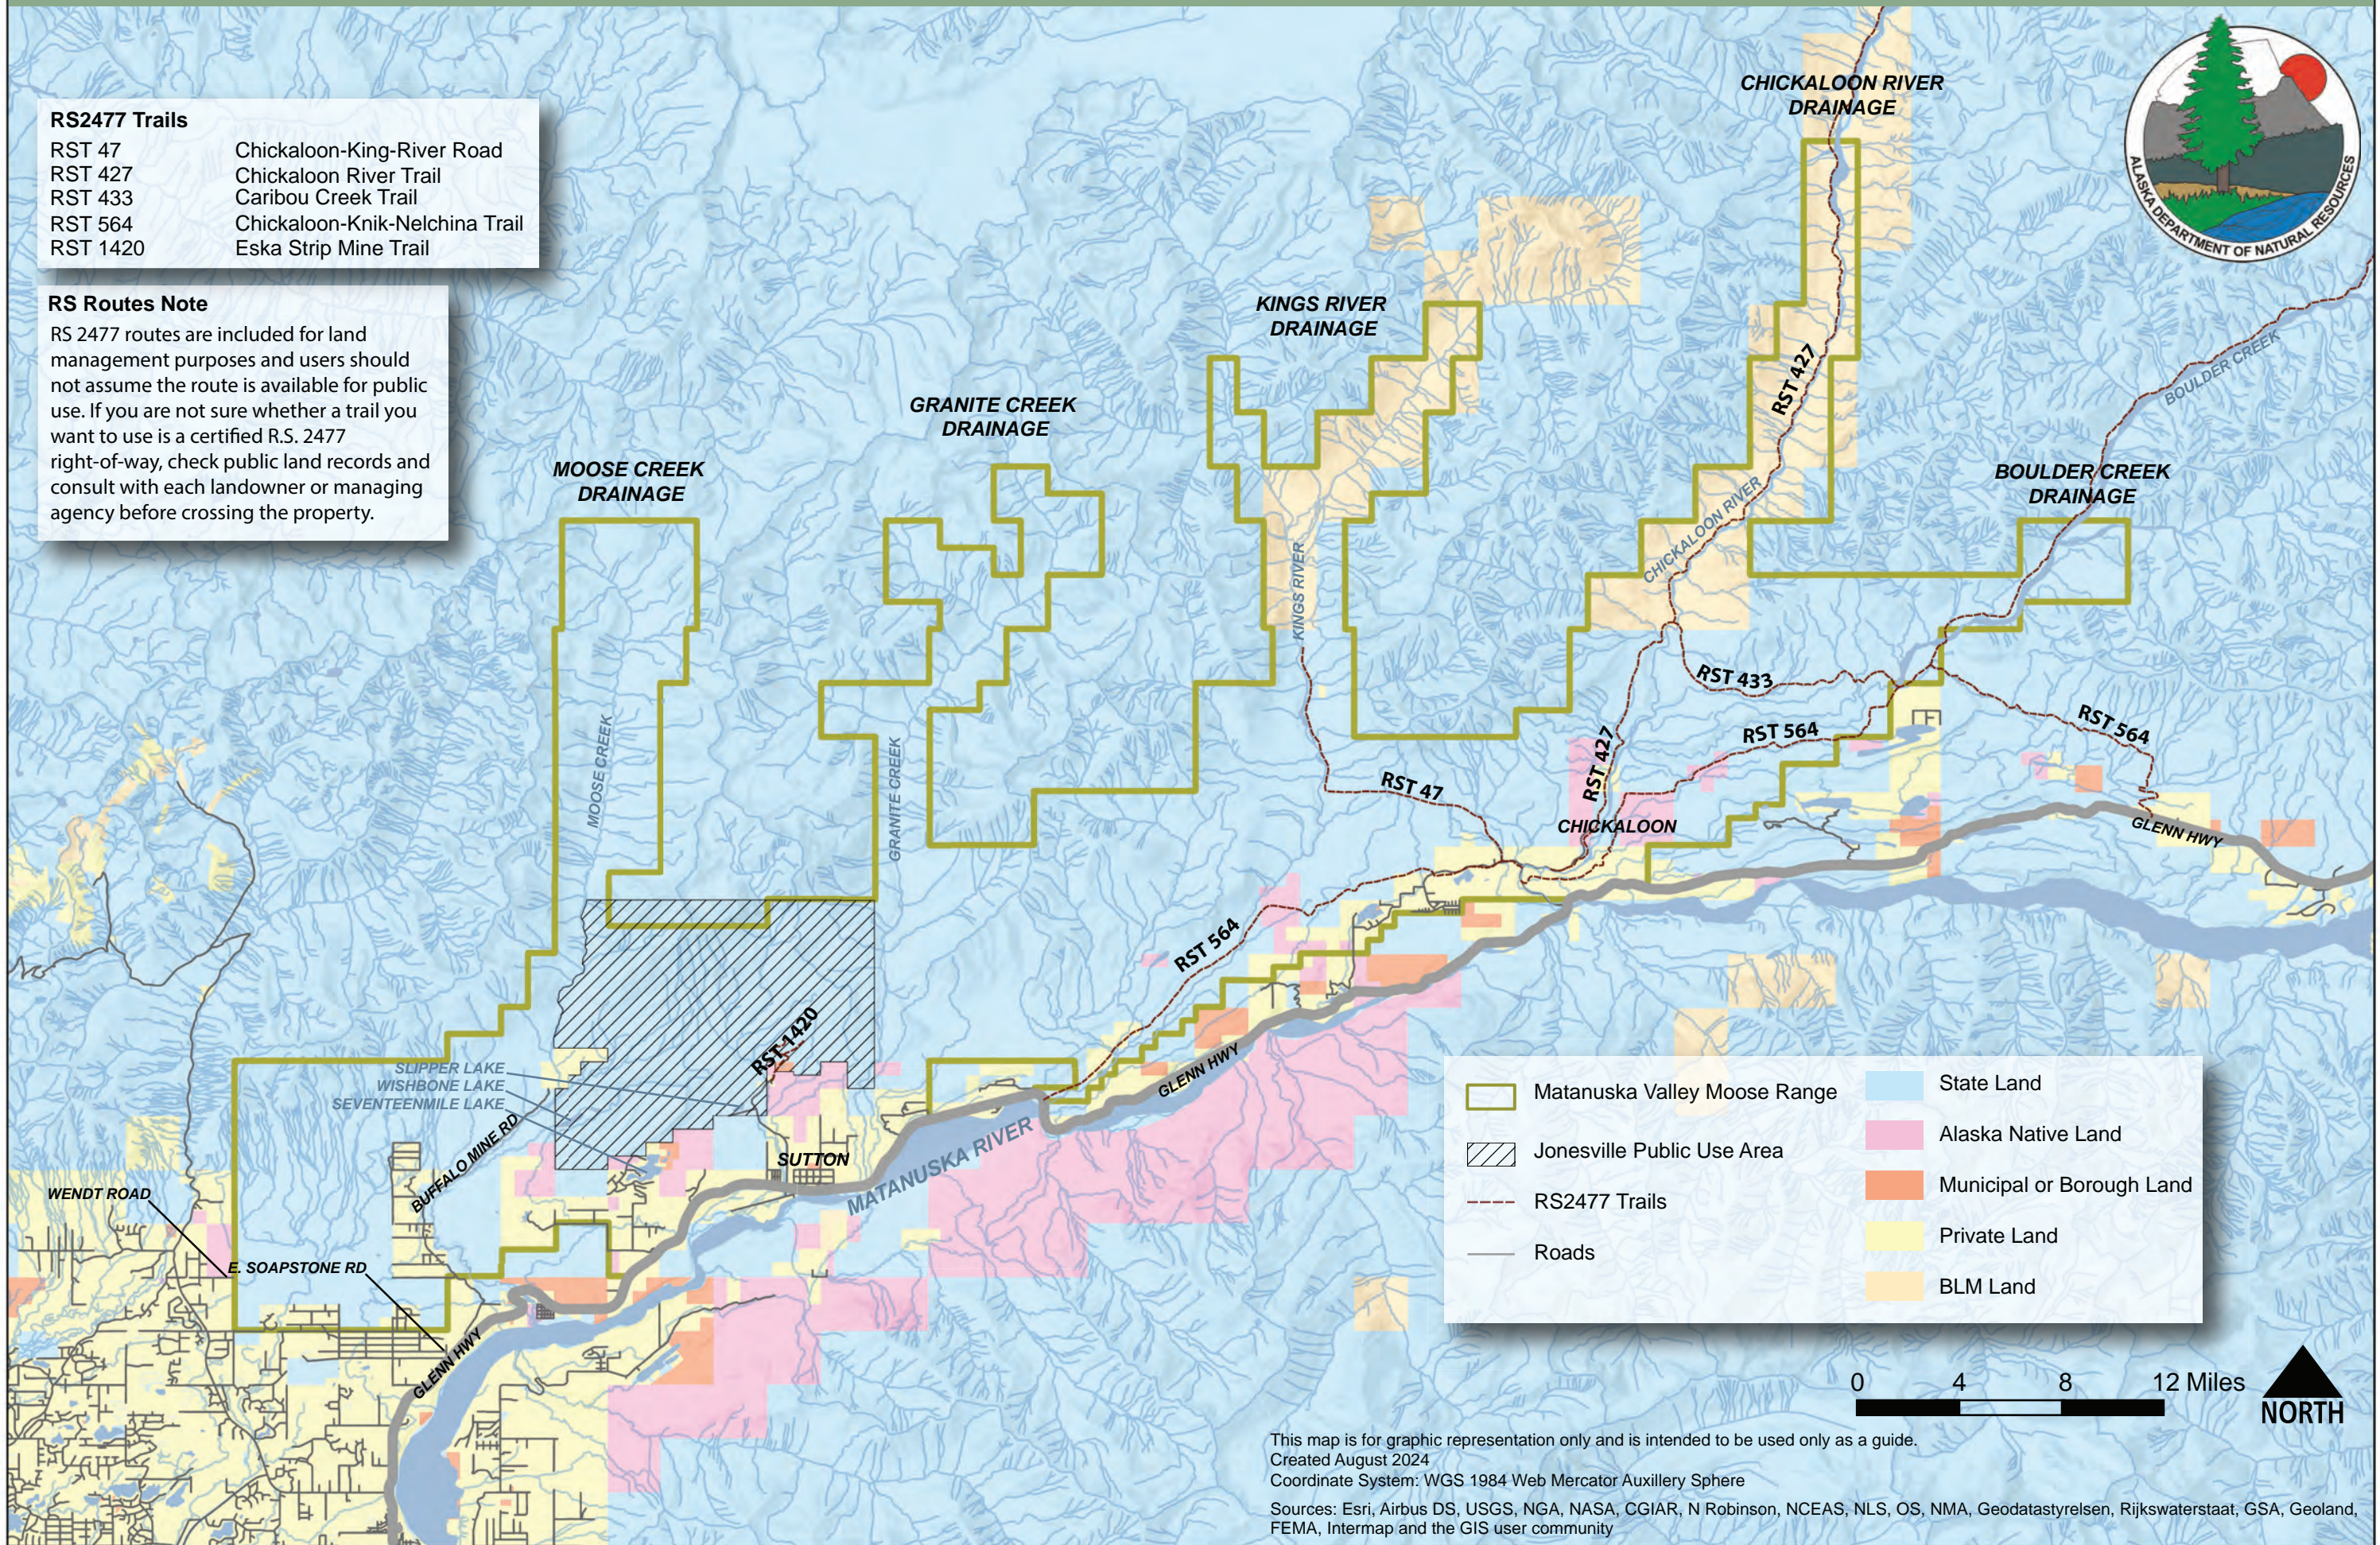

RS2477 Trails

RST 47	Chickaloon-King-River Road
RST 427	Chickaloon River Trail
RST 433	Caribou Creek Trail
RST 564	Chickaloon-Knik-Nelchina Trail
RST 1420	Eska Strip Mine Trail

RS Routes Note
 RS 2477 routes are included for land management purposes and users should not assume the route is available for public use. If you are not sure whether a trail you want to use is a certified R.S. 2477 right-of-way, check public land records and consult with each landowner or managing agency before crossing the property.

	Matanuska Valley Moose Range		State Land
	Jonesville Public Use Area		Alaska Native Land
	RS2477 Trails		Municipal or Borough Land
	Roads		Private Land
			BLM Land

This map is for graphic representation only and is intended to be used only as a guide.
 Created August 2024
 Coordinate System: WGS 1984 Web Mercator Auxillary Sphere
 Sources: Esri, Airbus DS, USGS, NGA, NASA, CGIAR, N Robinson, NCEAS, NLS, OS, NMA, Geodatastyrelsen, Rijkswaterstaat, GSA, Geoland, FEMA, Intermap and the GIS user community