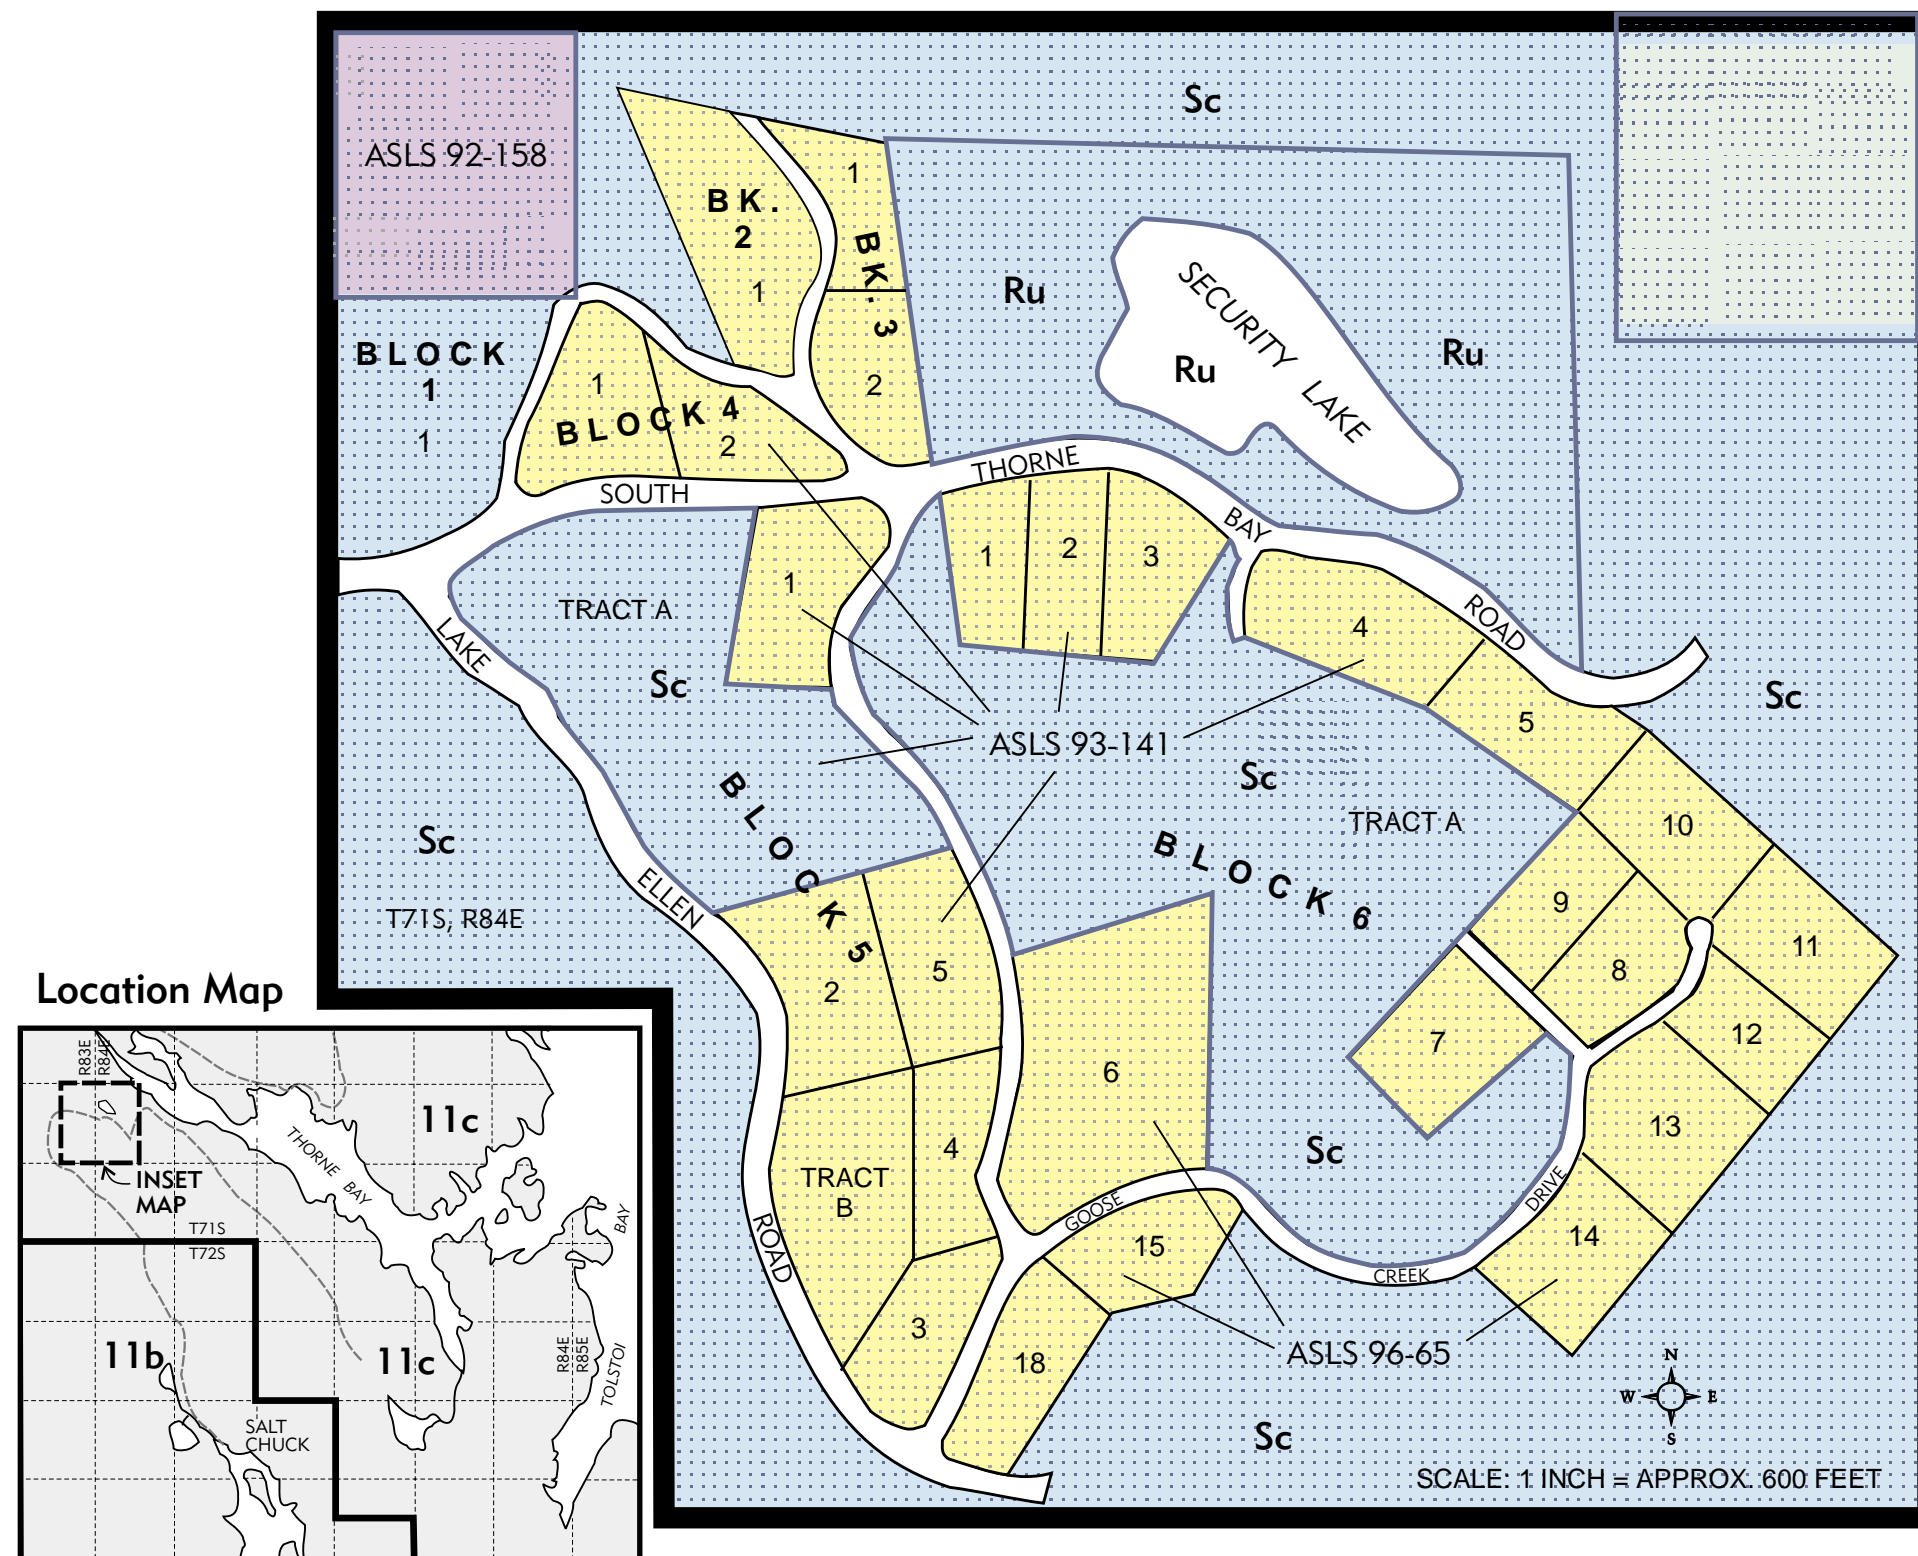

UNIT 11 - Thorne Bay

Subunit 11c - Security Lake Inset Map

LAND STATUS

-  State - Patented or Tentative Approval
-  City/Municipal
-  Federal
-  Private - including Native Allotments

MINERAL STATUS

All lands within this map are closed to Mineral Entry.

DESIGNATIONS

- Ru** Public Recreation - Undeveloped
- Sc** Settlement - Commercial/Industrial

Location Map

REV. 5/11/00