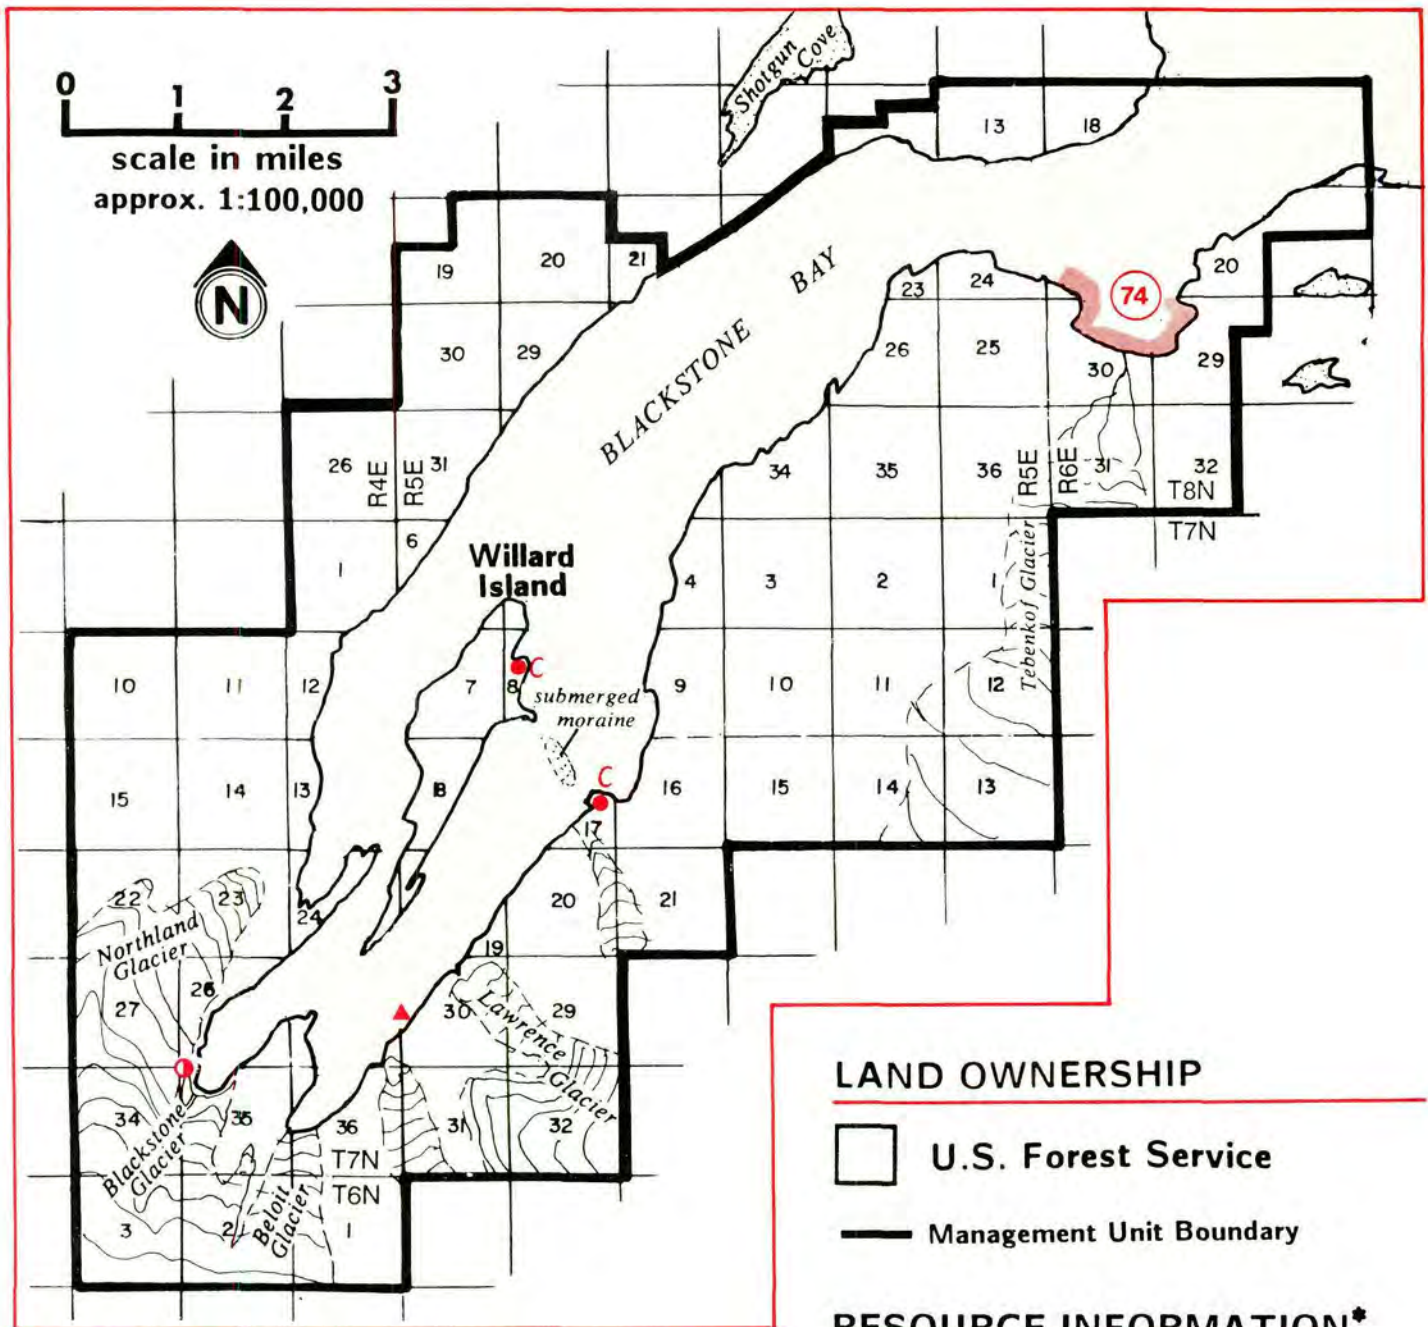

The State owns all tidelands within this unit.

Blackstone Bay

LAND OWNERSHIP

- U.S. Forest Service
- Management Unit Boundary

RESOURCE INFORMATION*

CRUCIAL RATED HABITAT

- ▲ Seal Haulout
- Bird Rookery

Estuary Numbered estuaries closed to mineral location. See Appendix D. Example: 73

RECREATION

- Campsites

*See page 3-3.

Location Map