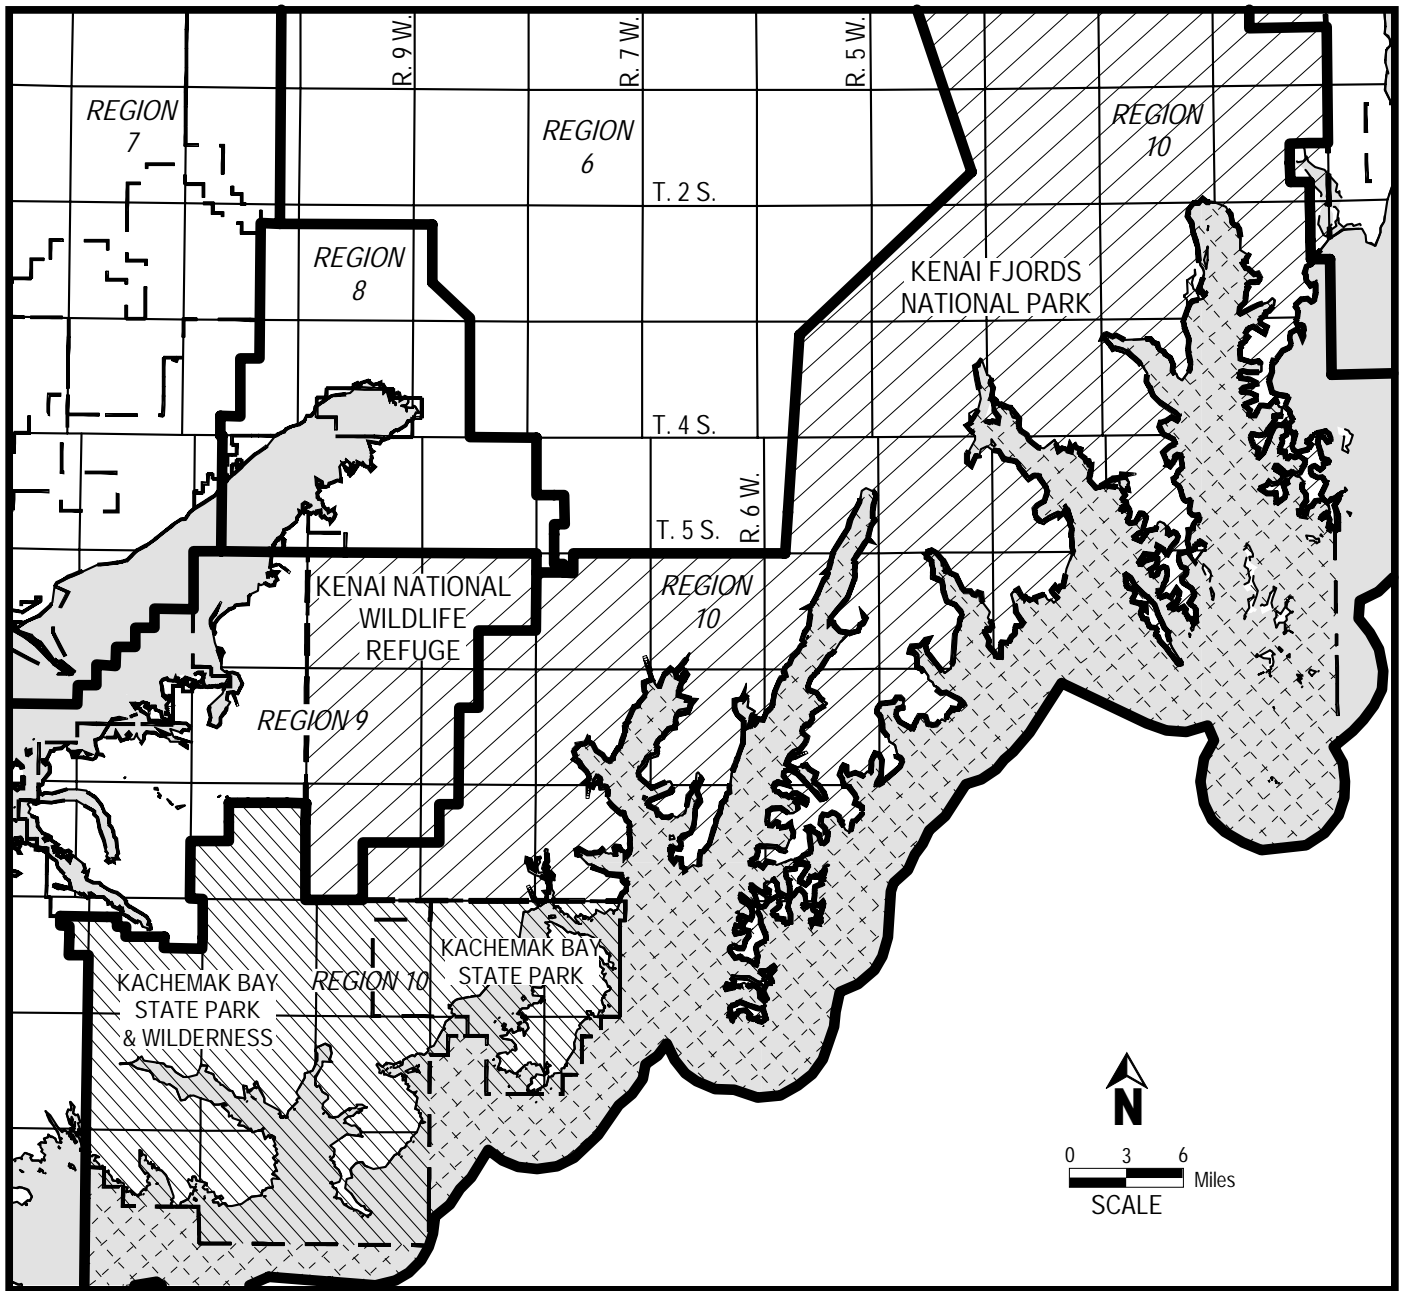

Map D.2 KENAI FJORDS SPECIAL USE LAND DESIGNATION

LEGEND

-  State Owned Tidlands and Submerged Lands
-  State Park Uplands and Tidlands
-  National Park or Wilderness
-  Special Use Lands Designation

KENAI AREA PLAN - AUGUST 2001