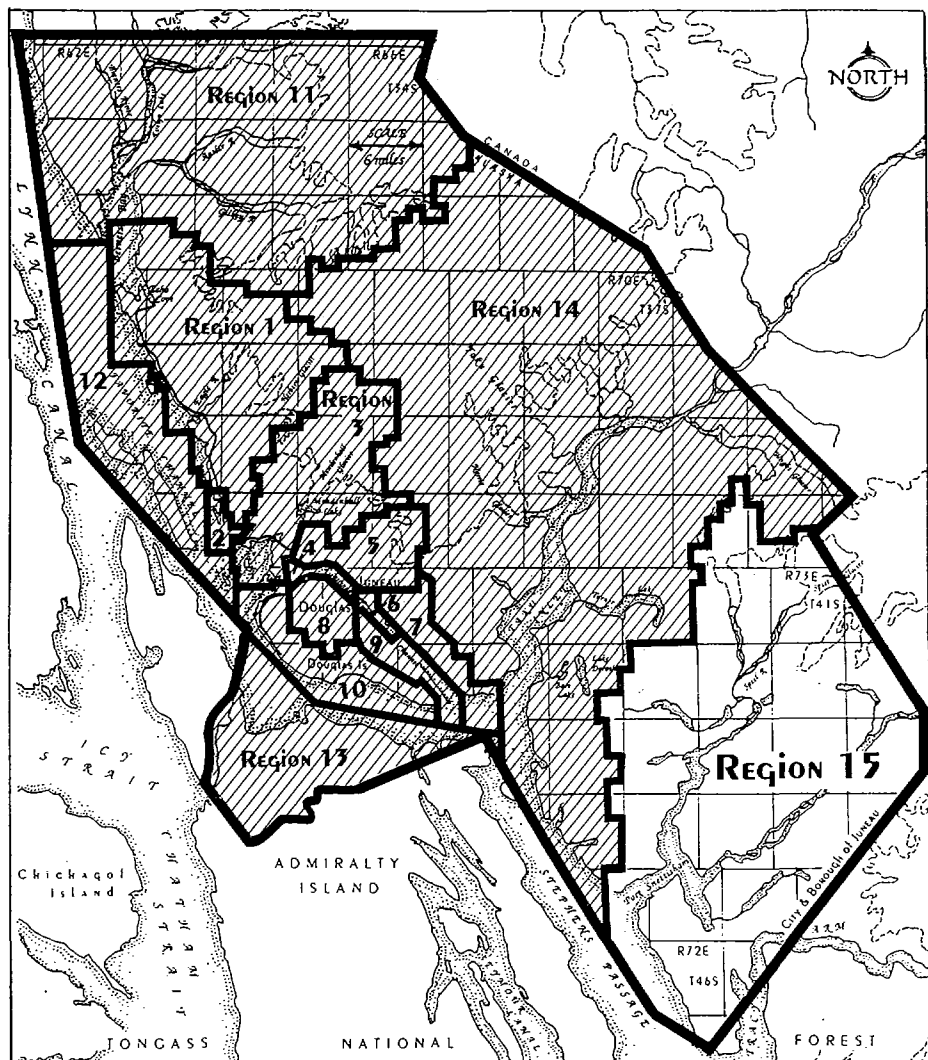

# Region 15 - Port Snettisham / Tracy Arm

## Background

This region includes Port Snettisham, the Speel and Whiting rivers, several large lakes, and a portion of Tracy Arm. The uplands in this region are very rugged and scenic, and the waters receive heavy marine recreation use. This region also includes the Snettisham Power Plant and fish hatchery.

Location Map

# REGION 15 - Port Snettisham/Tracy Arm