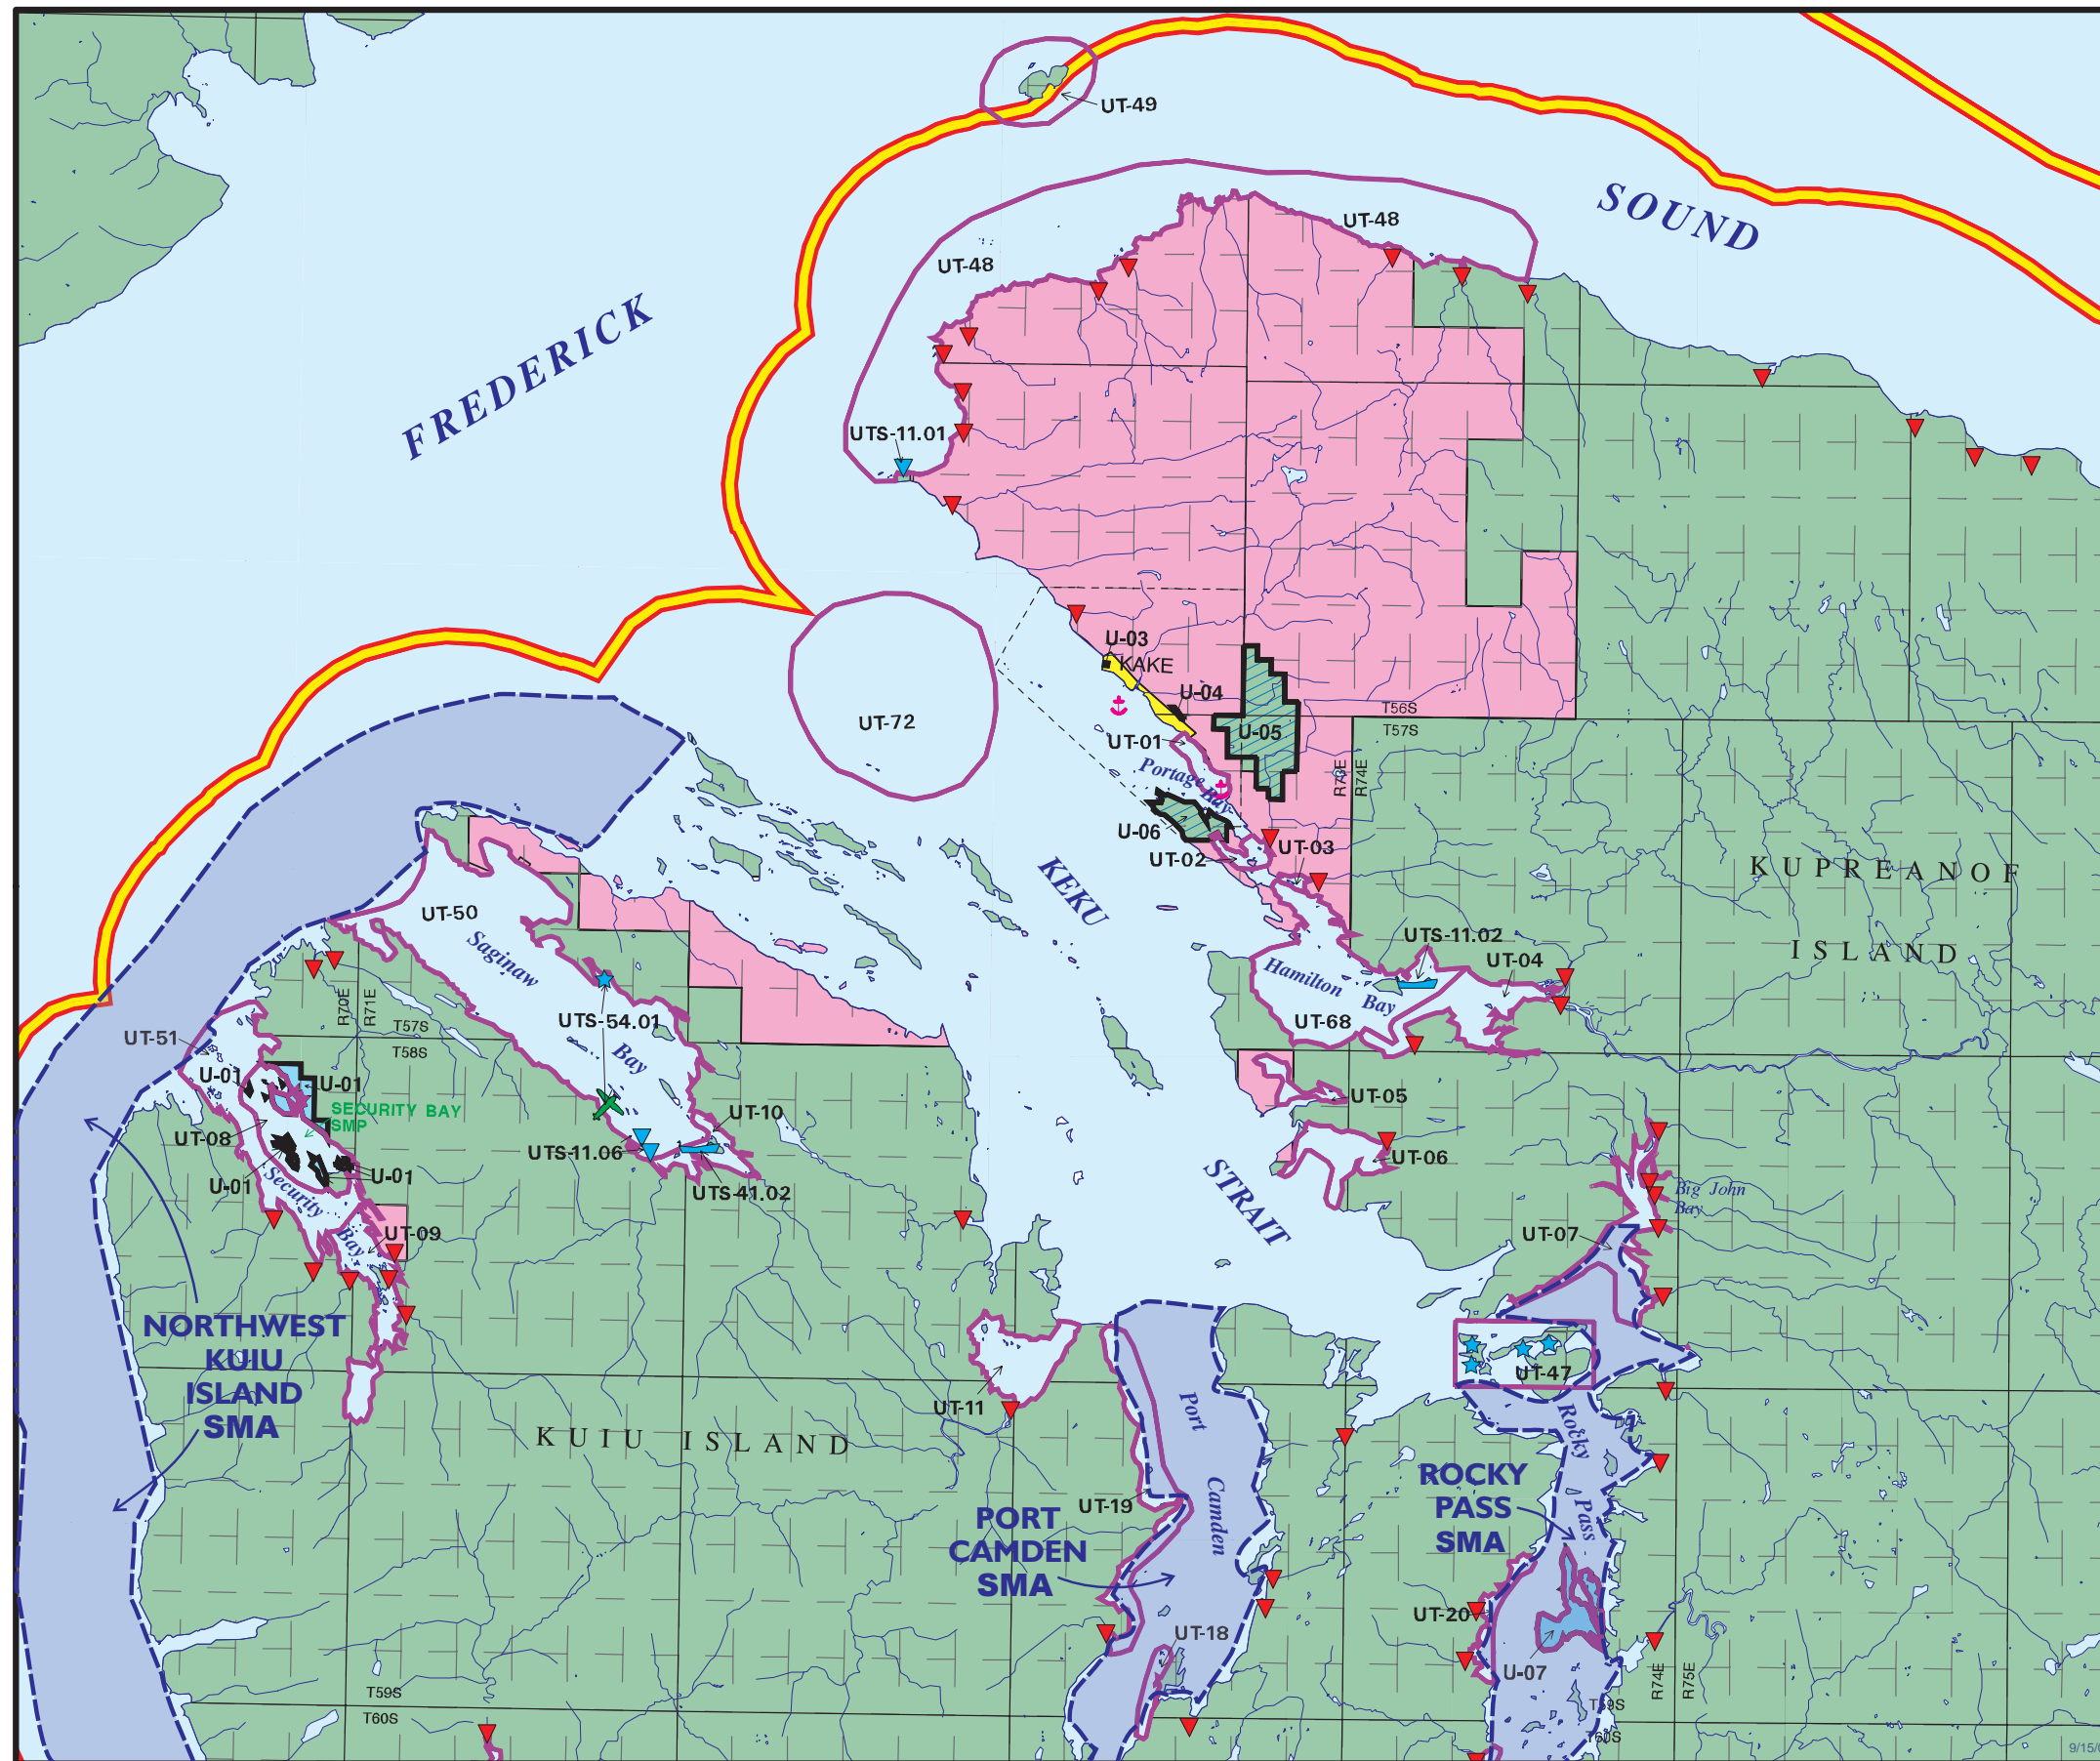

MAP 3-7 ♦ REGION 2 Kuiu/West Kupreanof - North

Land Status (1)(2)	
	Tongass NF Wilderness Areas
	Tongass Natl. Forest
	Misty Fjords Natl. Monument
	Native Owned
	Private
	State Owned
	Mental Health
	State Selected

Boundaries	
	Upland Unit Boundary
	Upland Designation Boundary
	Tideland Unit Boundary
	Tideland Designation Boundary
	Subregion Boundary
	Planning Region Boundary
	Area Plan Boundary
	City Boundary
	Herring Spawning Area

Units (3)	
K-01	Large Tract, Upland
KT-01	Large Tract, Tideland
KTS-01	Small Tract, Tideland

Tideland Uses/Facilities	
	Anchorage (Private & Public) (4)
	Boat Ramp/Harbor
	Resource Transfer Site (Forestry, Others)
	Seaplane
	Lodge
	Log Transfer Site
	Aquaculture
	Hatchery
	Seabird Nesting Colony (Major)
	Anadromous Streams (5)