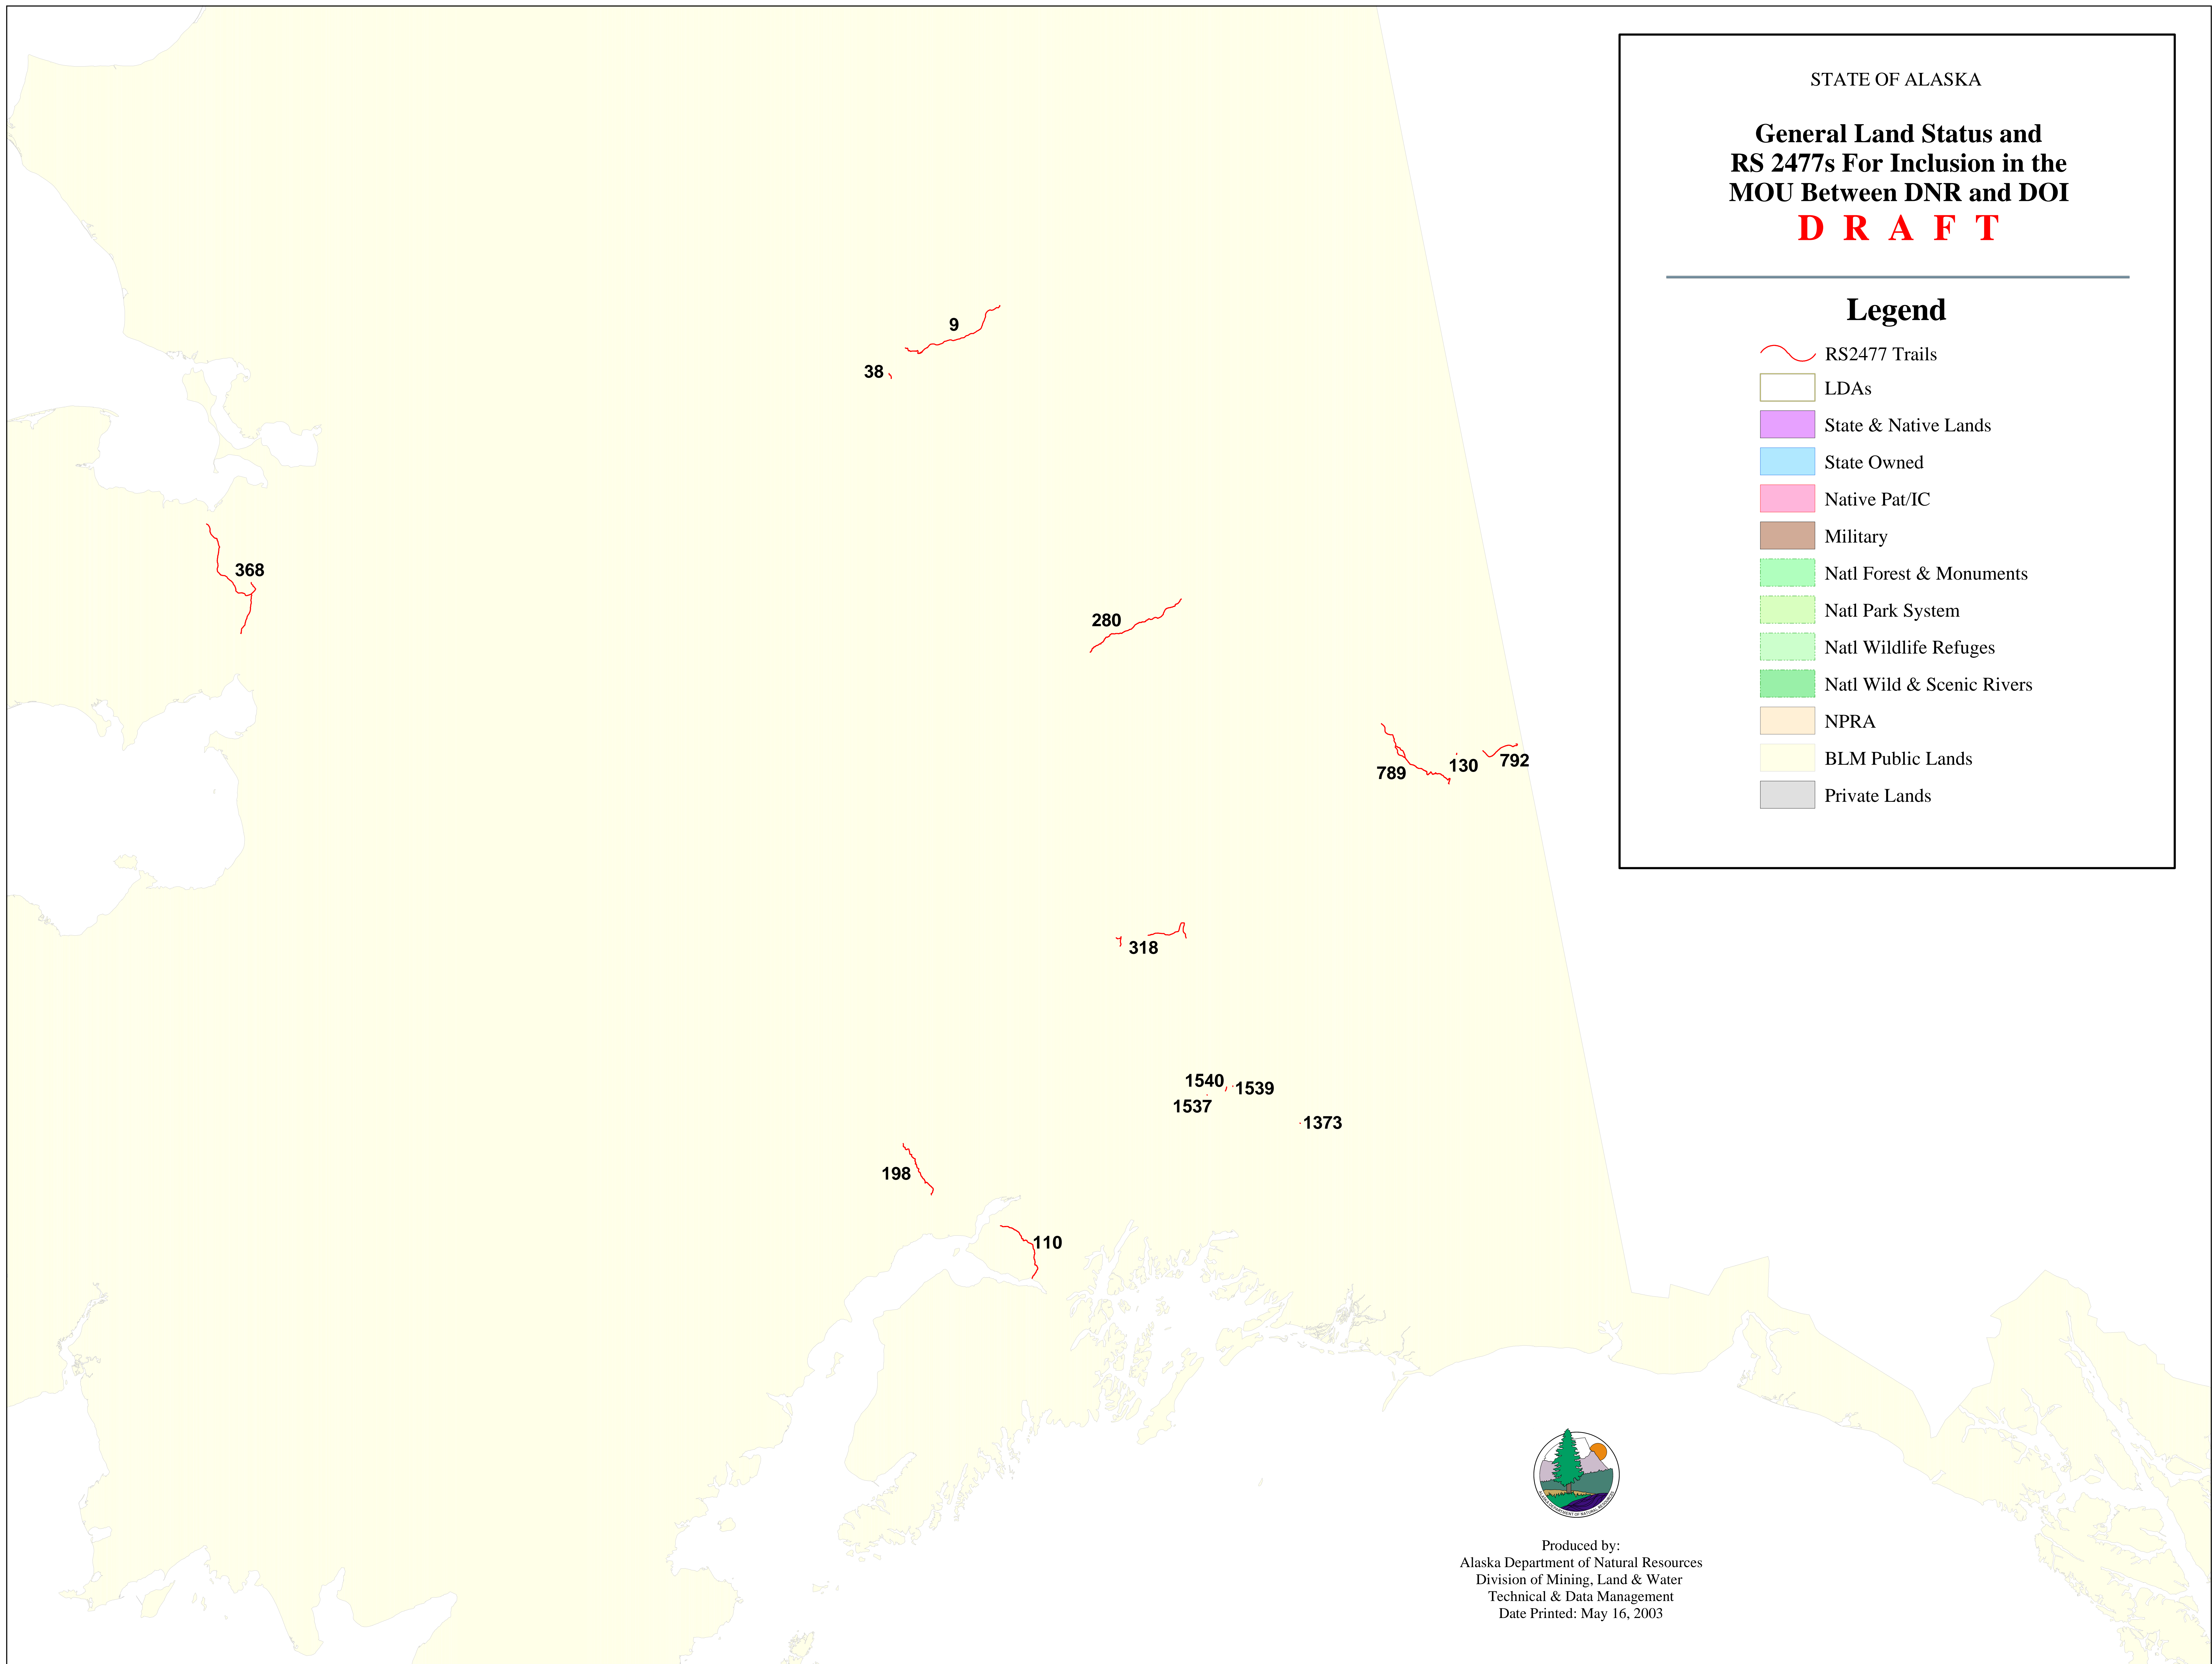

**General Land Status and  
RS 2477s For Inclusion in the  
MOU Between DNR and DOI  
D R A F T**

**Legend**

-  RS2477 Trails
-  LDAs
-  State & Native Lands
-  State Owned
-  Native Pat/IC
-  Military
-  Natl Forest & Monuments
-  Natl Park System
-  Natl Wildlife Refuges
-  Natl Wild & Scenic Rivers
-  NPRA
-  BLM Public Lands
-  Private Lands

Produced by:  
Alaska Department of Natural Resources  
Division of Mining, Land & Water  
Technical & Data Management  
Date Printed: May 16, 2003