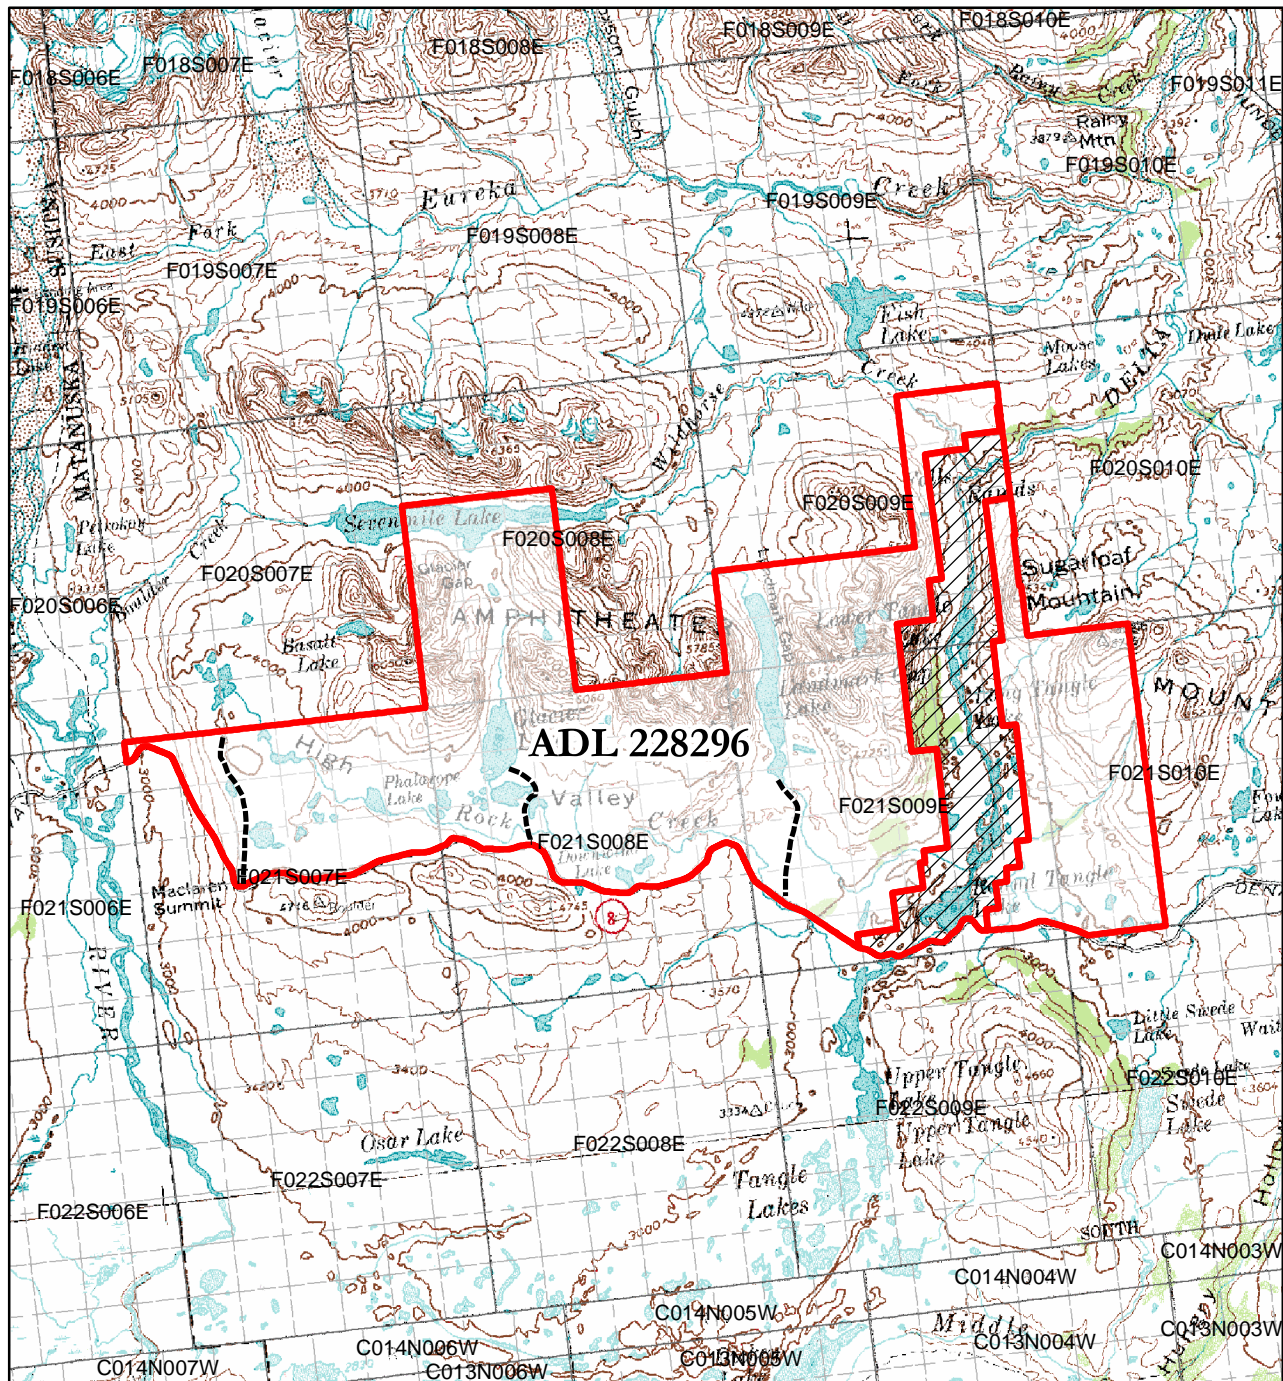

Tangle Lakes Archaeological District Special Use Area

Authorized: January 22, 2003

Legend

- Tangle Lakes Archaeological District SUA
- Federally Managed Delta
Wild & Scenic River Corridor
- Designated Trails

Alaska Department
of Natural Resources
Division of Mining, Land & Water

Map Created on January 17, 2003