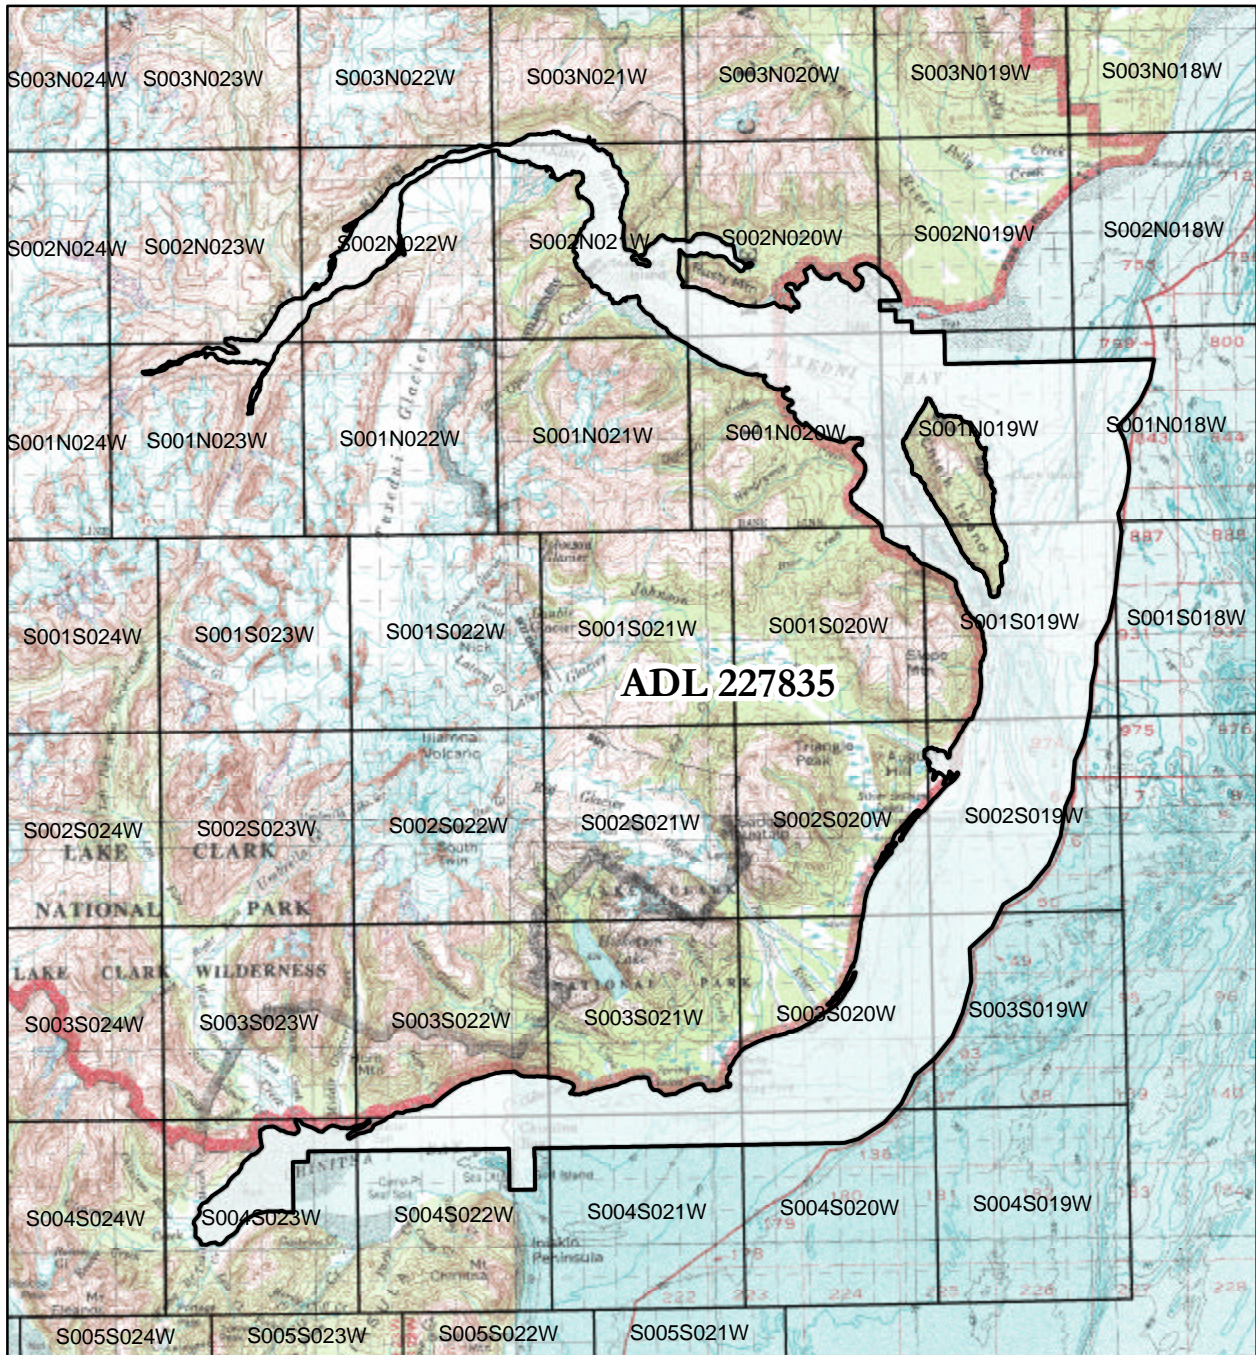

Lake Clark Coastline Special Use Area

Authorized: January 11, 2000

Legend

 Lake Clark Coastline SUA

Map Created On October 16, 2002

Alaska Department
of Natural Resources
Division of Mining, Land & Water