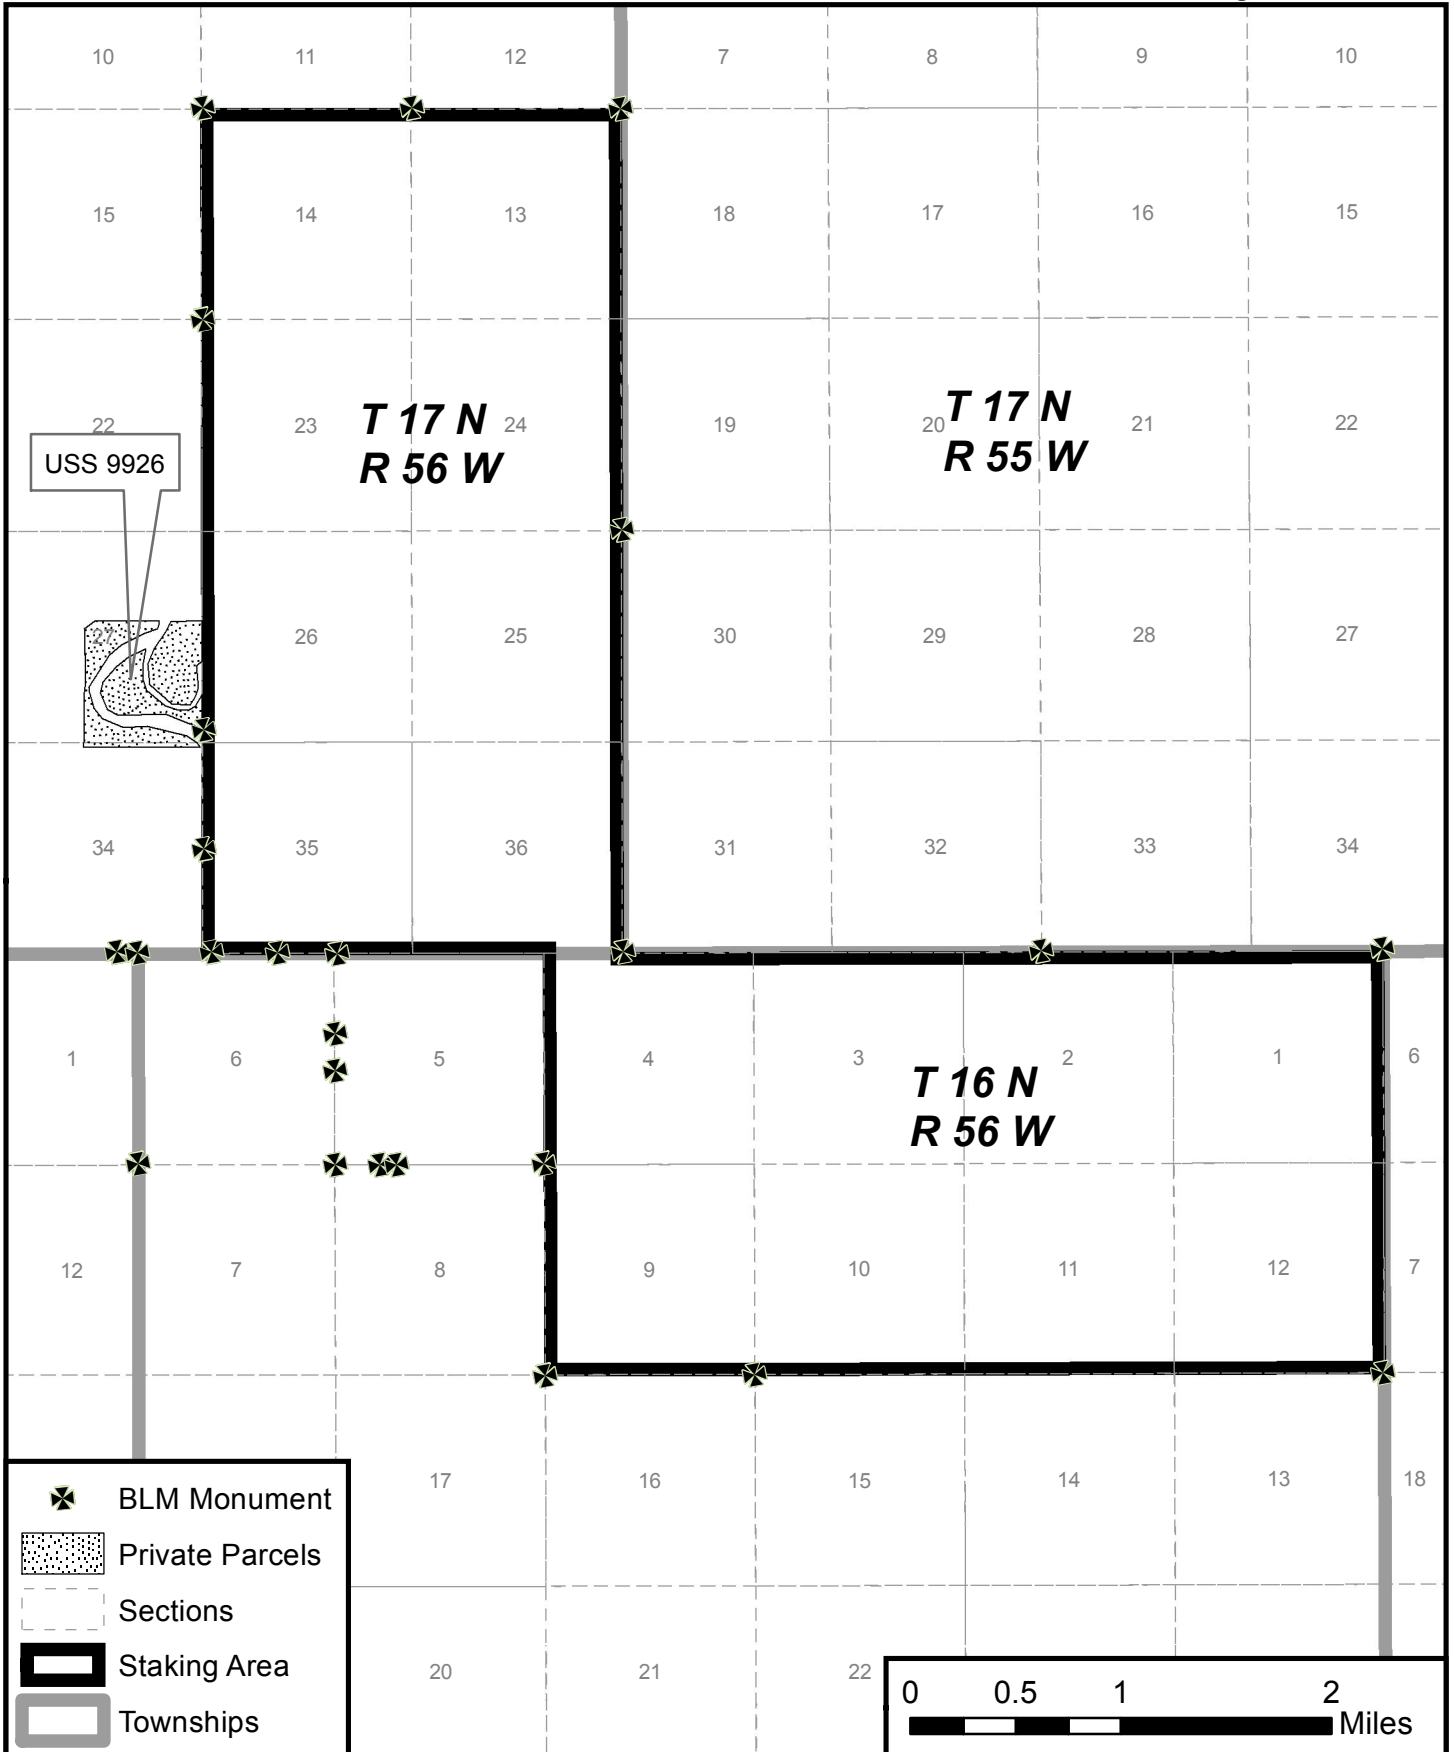

Survey Diagram: Aniak-Doestock

Remote Recreational Cabin Sites Staking Area # 1111201

ANIAC-DOESTOCK STAKING MAP SURVEYS

The links below are for existing surveys in the Aniak-Doestock staking area vicinity available online from Alaska Land Records. You will need Adobe Acrobat or a similar PDF viewer to view the plats.

Township 17 North, Range 56 West, Seward Meridian

US Rectangular Survey (USRS)

<http://dnr.alaska.gov/gis/raster/blm/usrs/20040901/Seward/AK2801700N05600W001.pdf>

US Survey 9926

http://dnr.alaska.gov/gis/raster/blm/uss/20030225/USS009926/USS009926_001.pdf

Township 16 North, Range 56 West, Seward Meridian

USRS

<http://dnr.alaska.gov/gis/raster/blm/usrs/20040901/Seward/AK2801600N05600W001.pdf>

<http://dnr.alaska.gov/gis/raster/blm/usrs/20051201/Seward/AK2801600N05600W002.pdf>