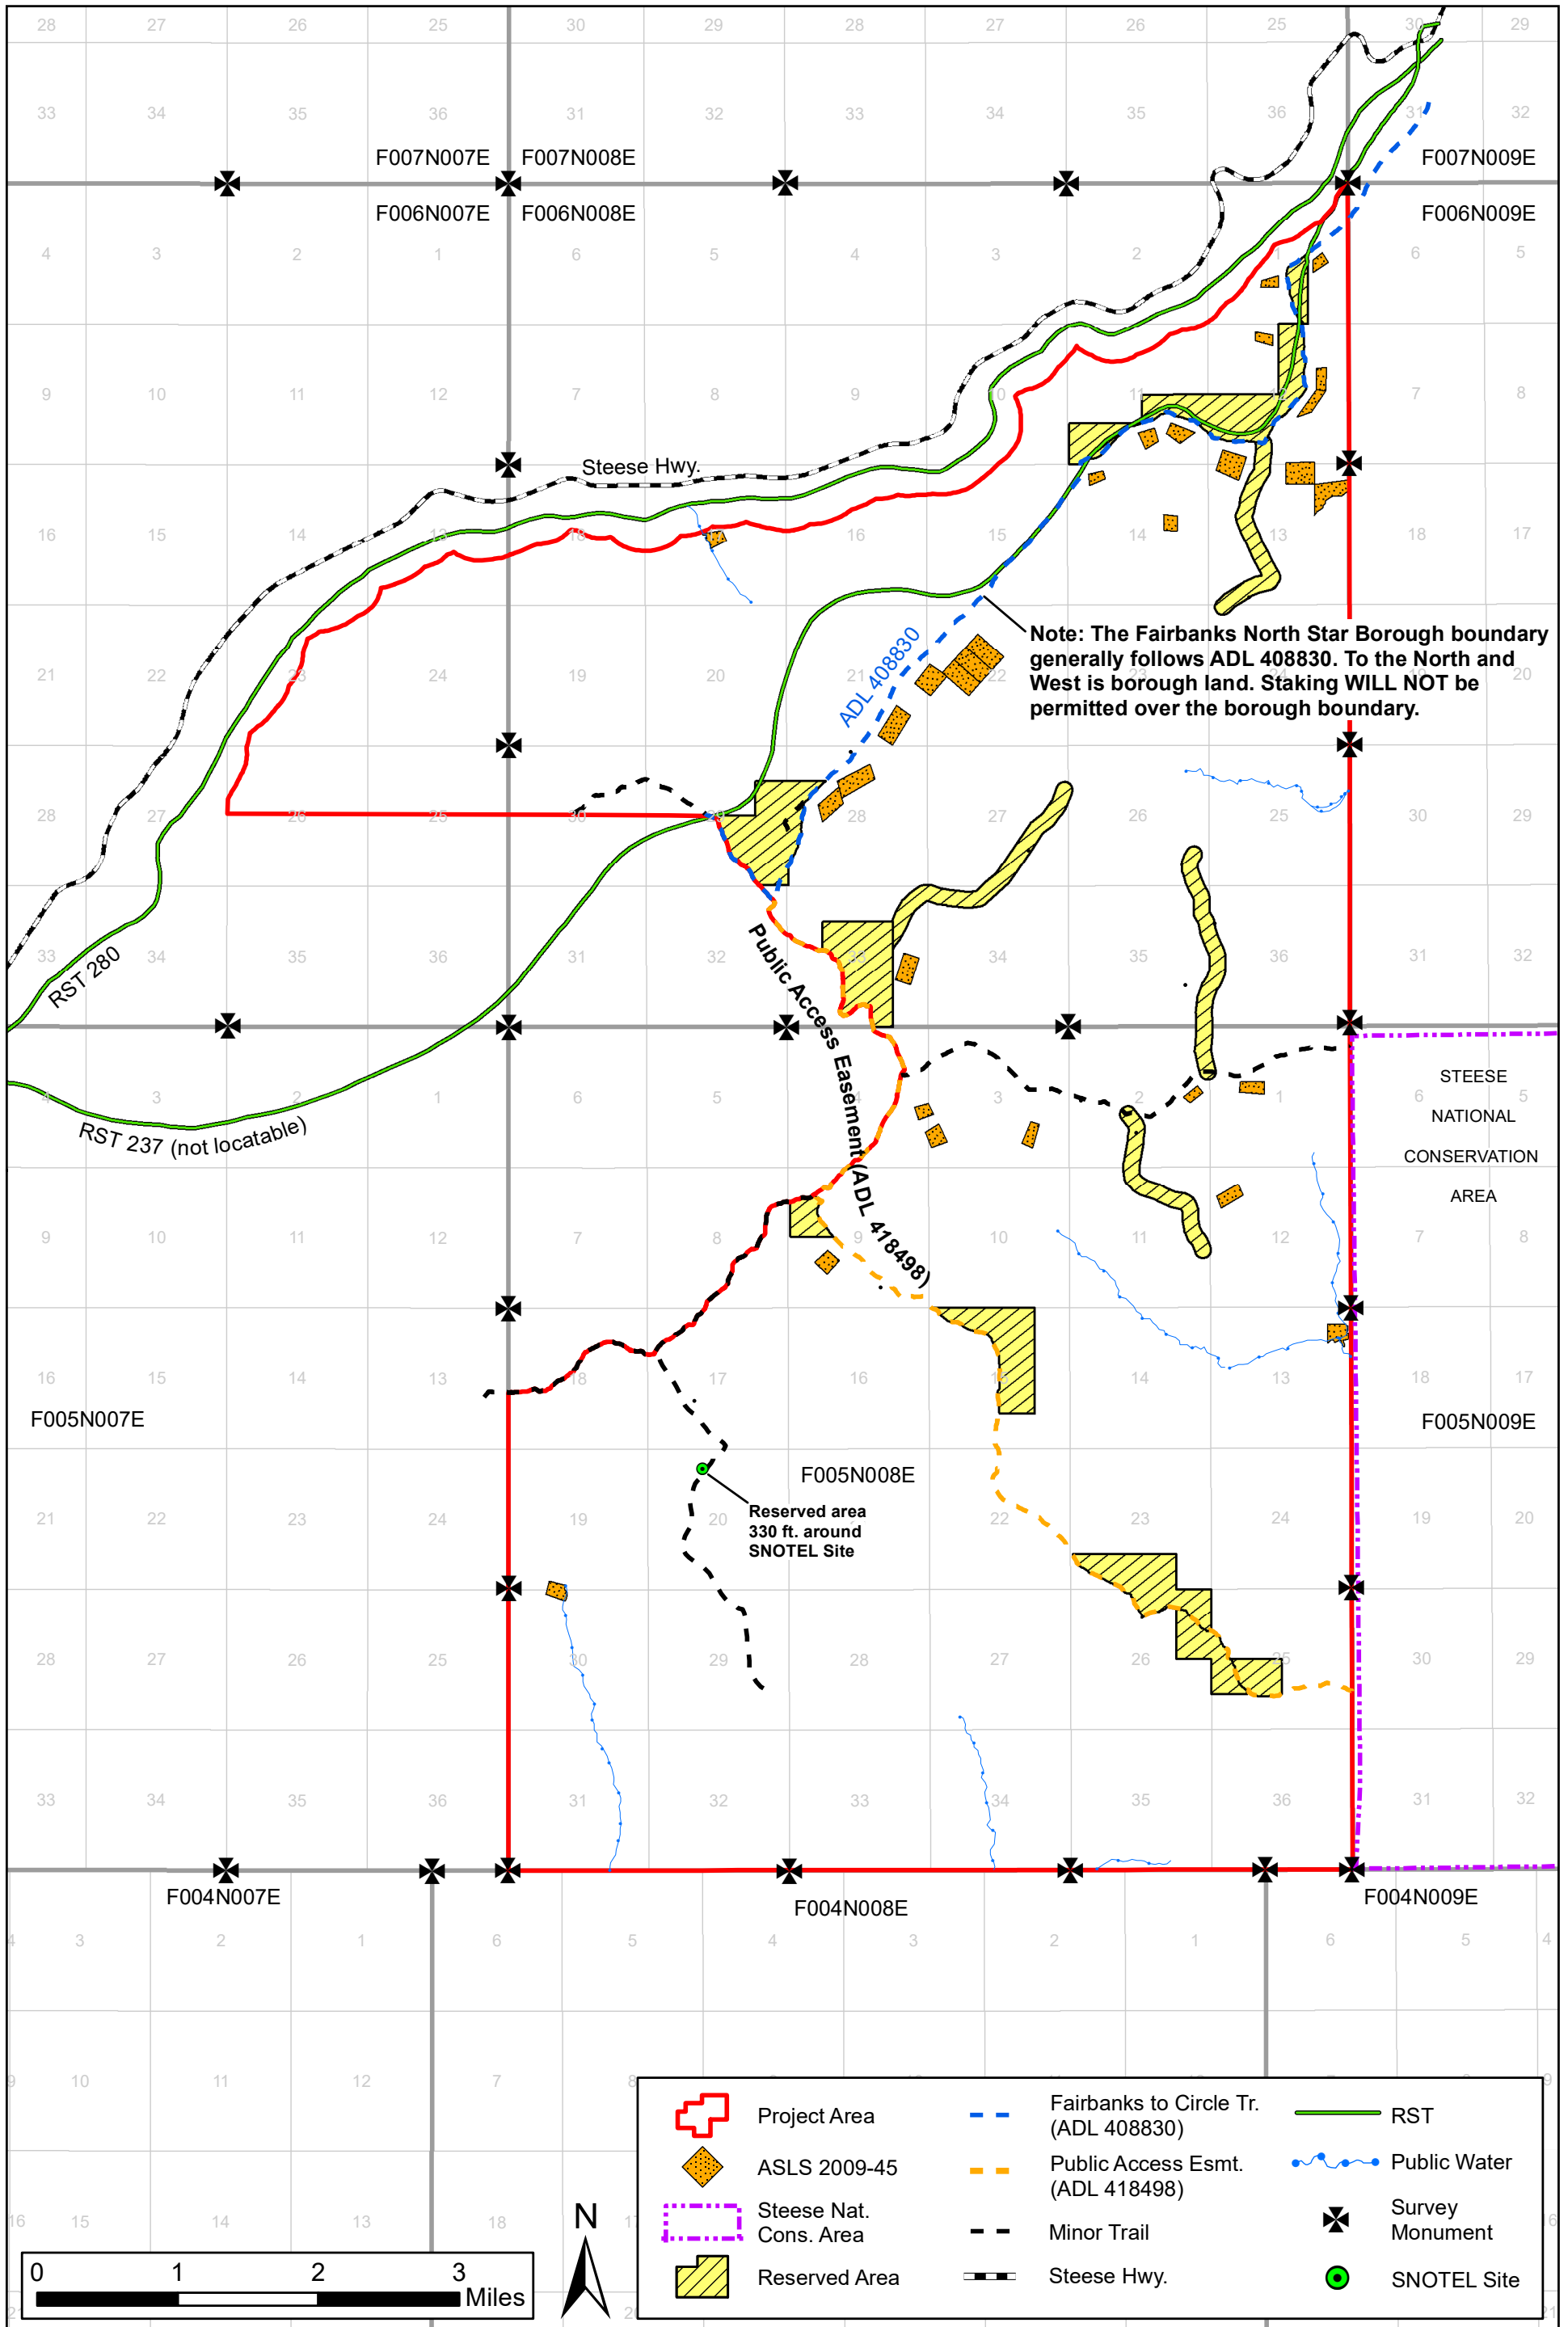

## MOUNT RYAN II STAKING MAP SURVEYS

The web links below are for existing surveys in the Granite Mountain staking area vicinity. You will need Adobe Acrobat or a similar PDF viewer to view the plats.

**Alaska State Land Survey Survey 2009-45**

[http://dnr.alaska.gov/mlw/landsale/remrec/surveys/ASLS\\_2009-45.pdf](http://dnr.alaska.gov/mlw/landsale/remrec/surveys/ASLS_2009-45.pdf)

**BLM Survey: Township F0040N0070E, Fairbanks Meridian**

[http://dnr.alaska.gov/mlw/landsale/remrec/surveys/BLM\\_Township\\_F0040N0070E.pdf](http://dnr.alaska.gov/mlw/landsale/remrec/surveys/BLM_Township_F0040N0070E.pdf)

**BLM Survey: Township F0040N0080E, Fairbanks Meridian**

[http://dnr.alaska.gov/mlw/landsale/remrec/surveys/BLM\\_Township\\_F0040N0080E.pdf](http://dnr.alaska.gov/mlw/landsale/remrec/surveys/BLM_Township_F0040N0080E.pdf)

**BLM Survey: Township F0050N0070E, Fairbanks Meridian**

[http://dnr.alaska.gov/mlw/landsale/remrec/surveys/BLM\\_Township\\_F0050N0070E.pdf](http://dnr.alaska.gov/mlw/landsale/remrec/surveys/BLM_Township_F0050N0070E.pdf)