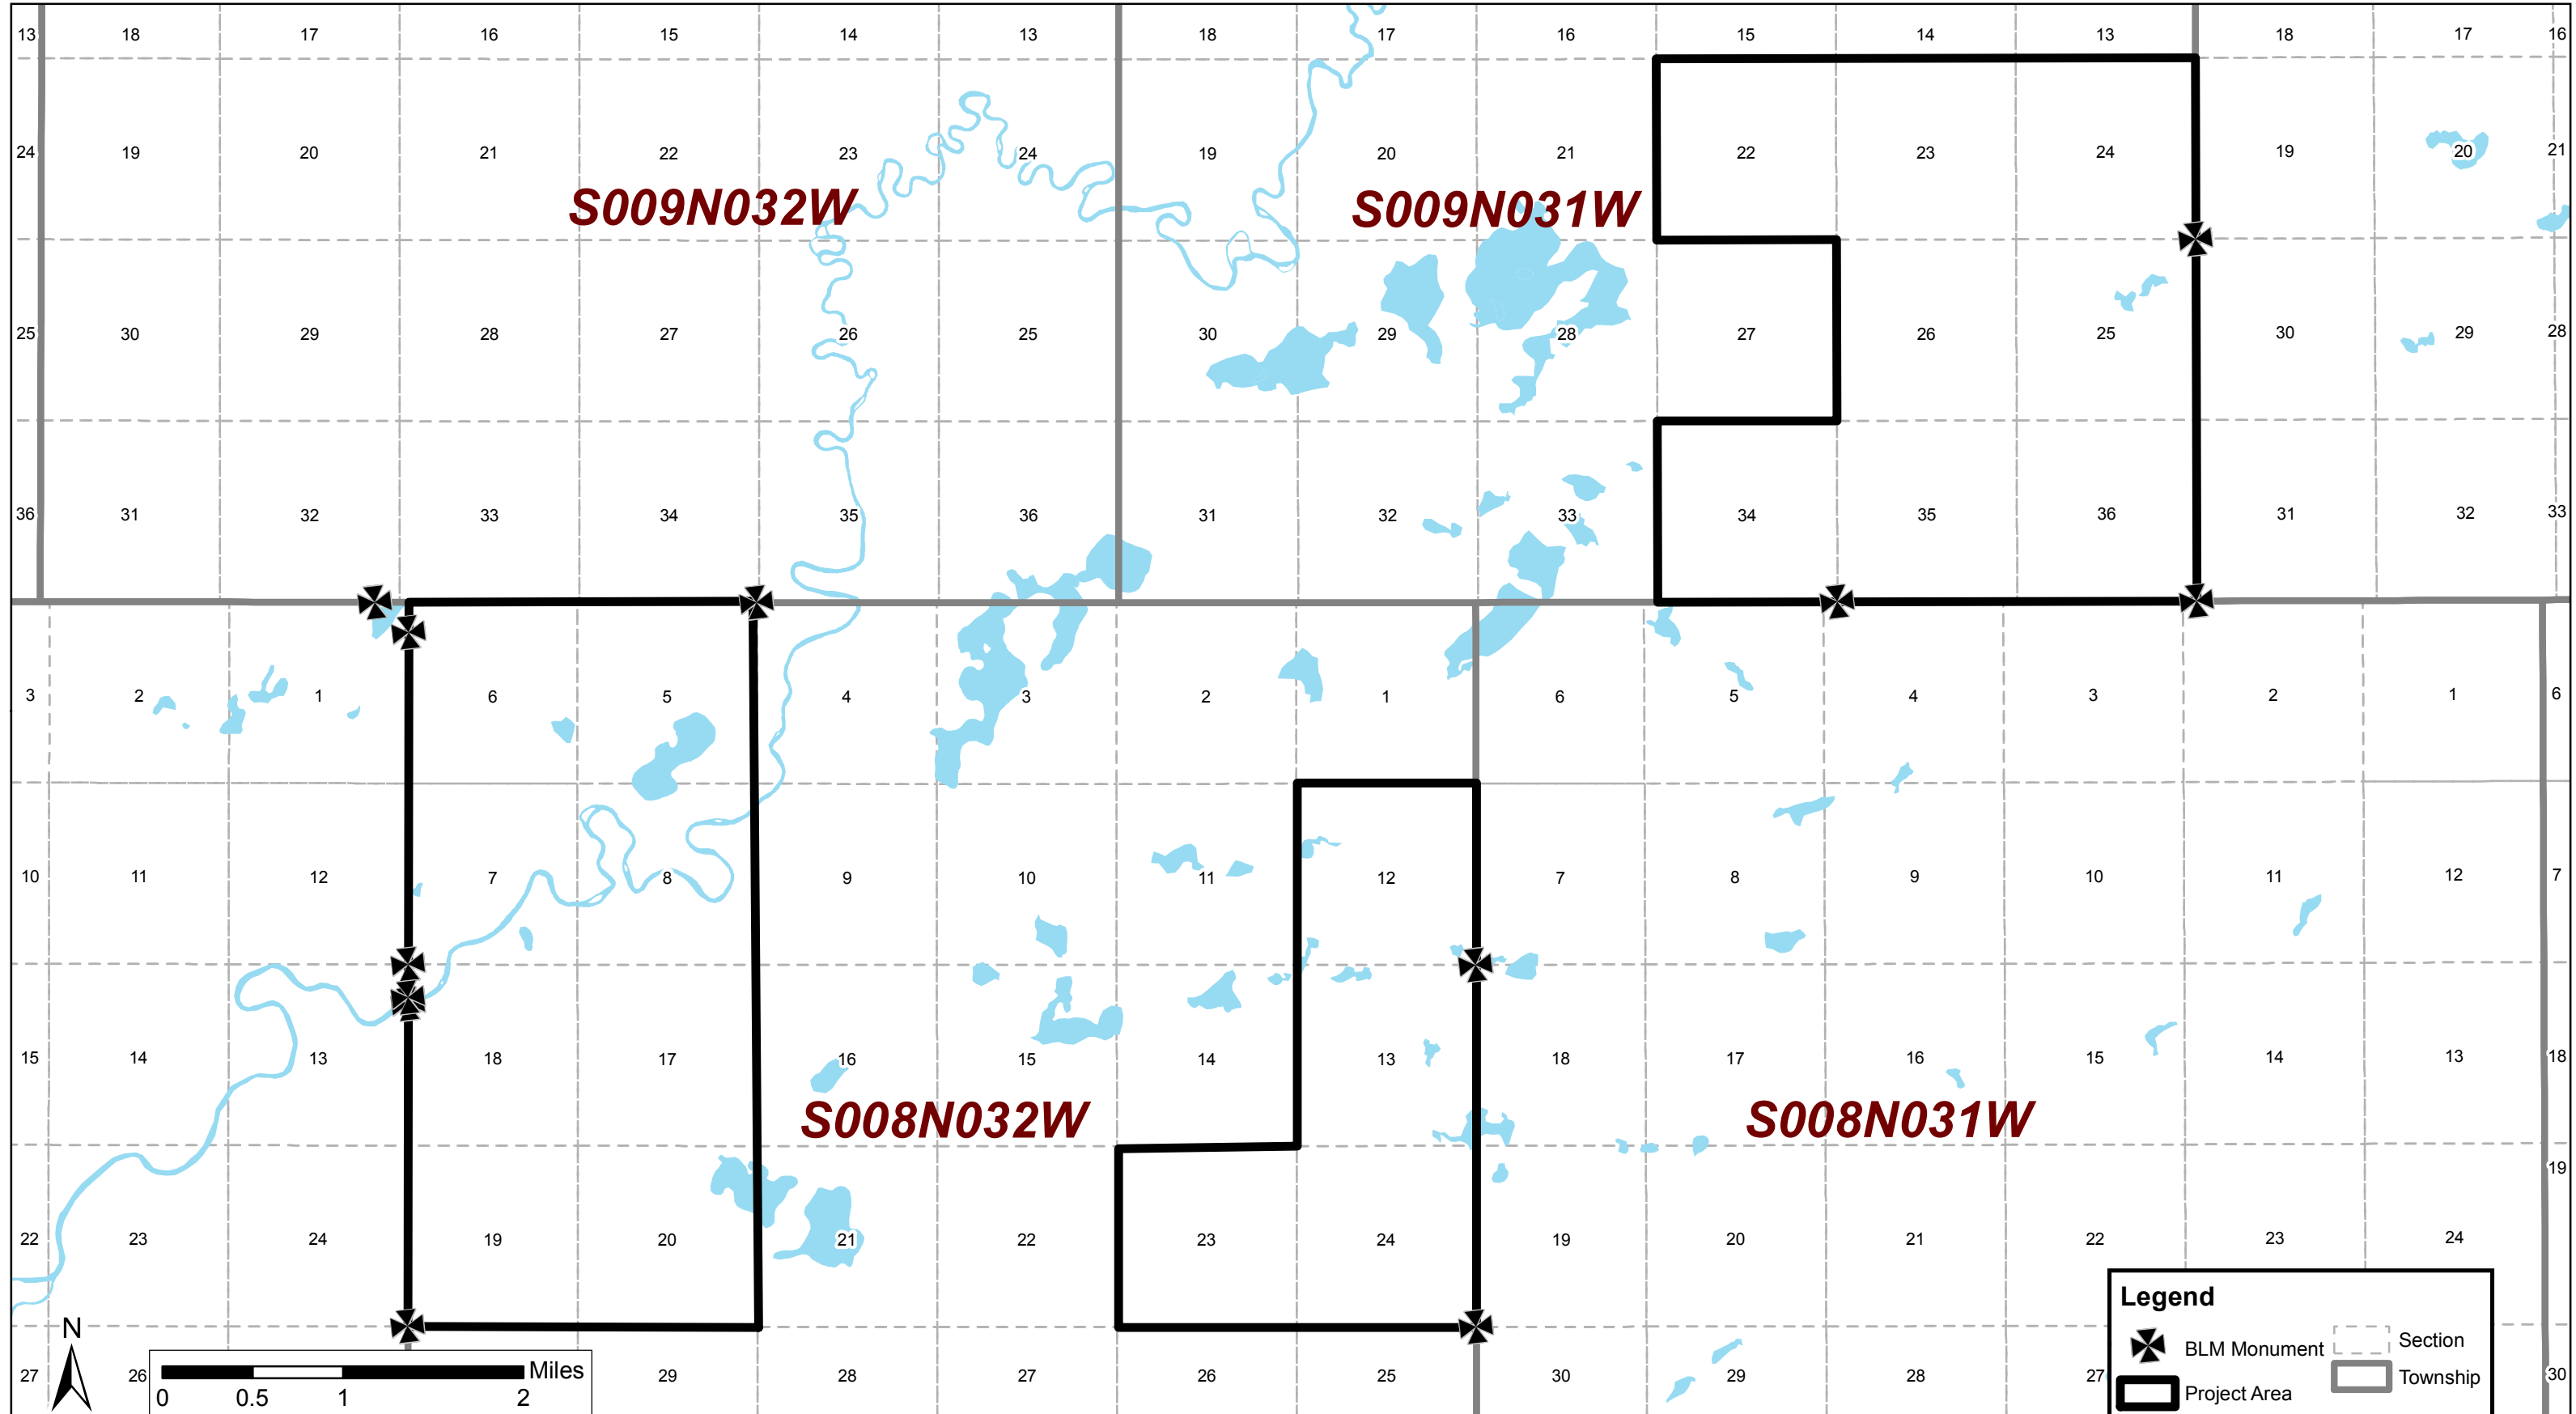

Survey Key: Half Cabin Lake RRCS

Remote Recreational Cabin Sites Staking Area # 1114204

HALF CABIN LAKE STAKING MAP SURVEYS

The links below are for existing surveys in the Half Cabin Lake staking area vicinity available online from Alaska Land Records. You will need Adobe Acrobat or a similar PDF viewer to view the plats.

Township 9 North, Range 31 West, Seward Meridian

US Rectangular Survey (USRS)

http://dnr.alaska.gov/mlw/landsale/remrec/surveys/TWP_S009N031W.pdf

Township 8 North, Range 32 West, Seward Meridian

USRS

http://dnr.alaska.gov/mlw/landsale/remrec/surveys/TWP_S008N032W.pdf