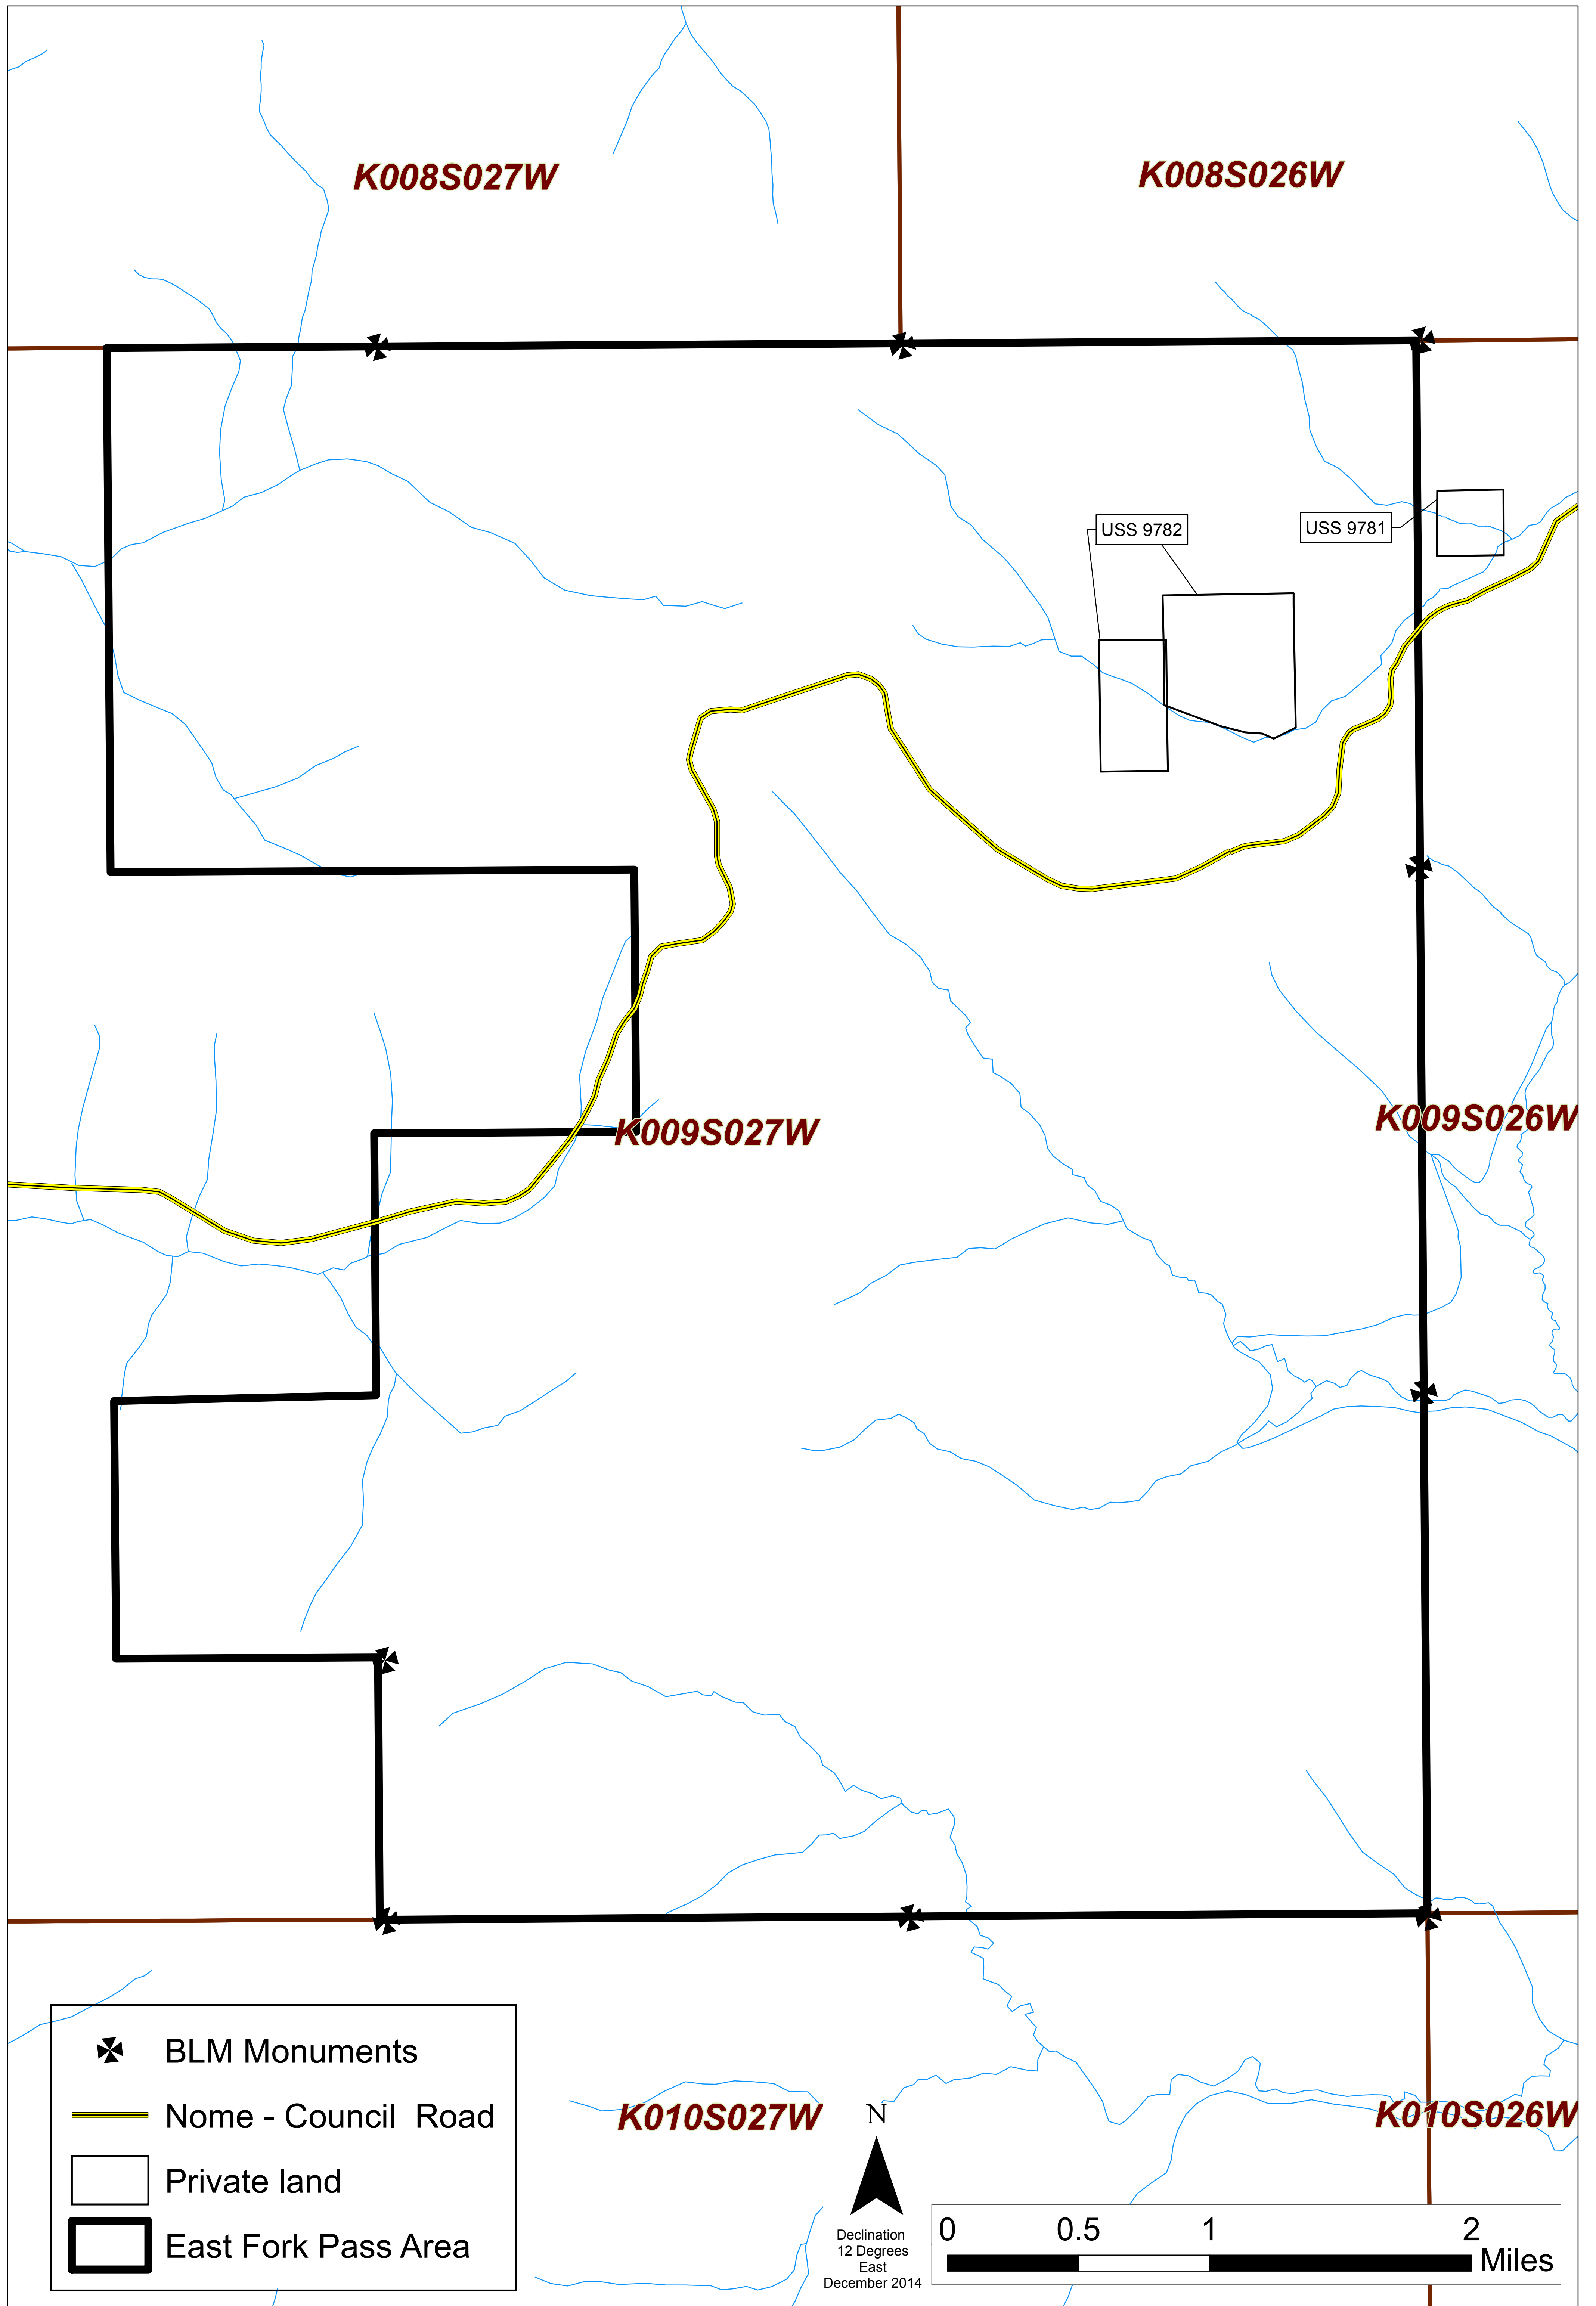

Survey Key: East Fork Pass RRCS

Remote Recreational Cabin Sites Staking Area # 1114101

EAST FORK PASS STAKING MAP SURVEYS

The links below are for existing surveys in the East Fork Pass staking area vicinity available online from Alaska Land Records. You will need Adobe Acrobat or a similar PDF viewer to view the plats.

Township 9 South, Range 27 West, Kateel River Meridian

United States Rectangular Survey (USRS)

http://dnr.alaska.gov/mlw/landsale/remrec/surveys/TWP_K009S027W.pdf

United States Survey (USS) 9782

http://dnr.alaska.gov/mlw/landsale/remrec/surveys/USS_9782.pdf

Township 9 South, Range 26 West, Kateel River Meridian

USS 9781

http://dnr.alaska.gov/mlw/landsale/remrec/surveys/USS_9781.pdf