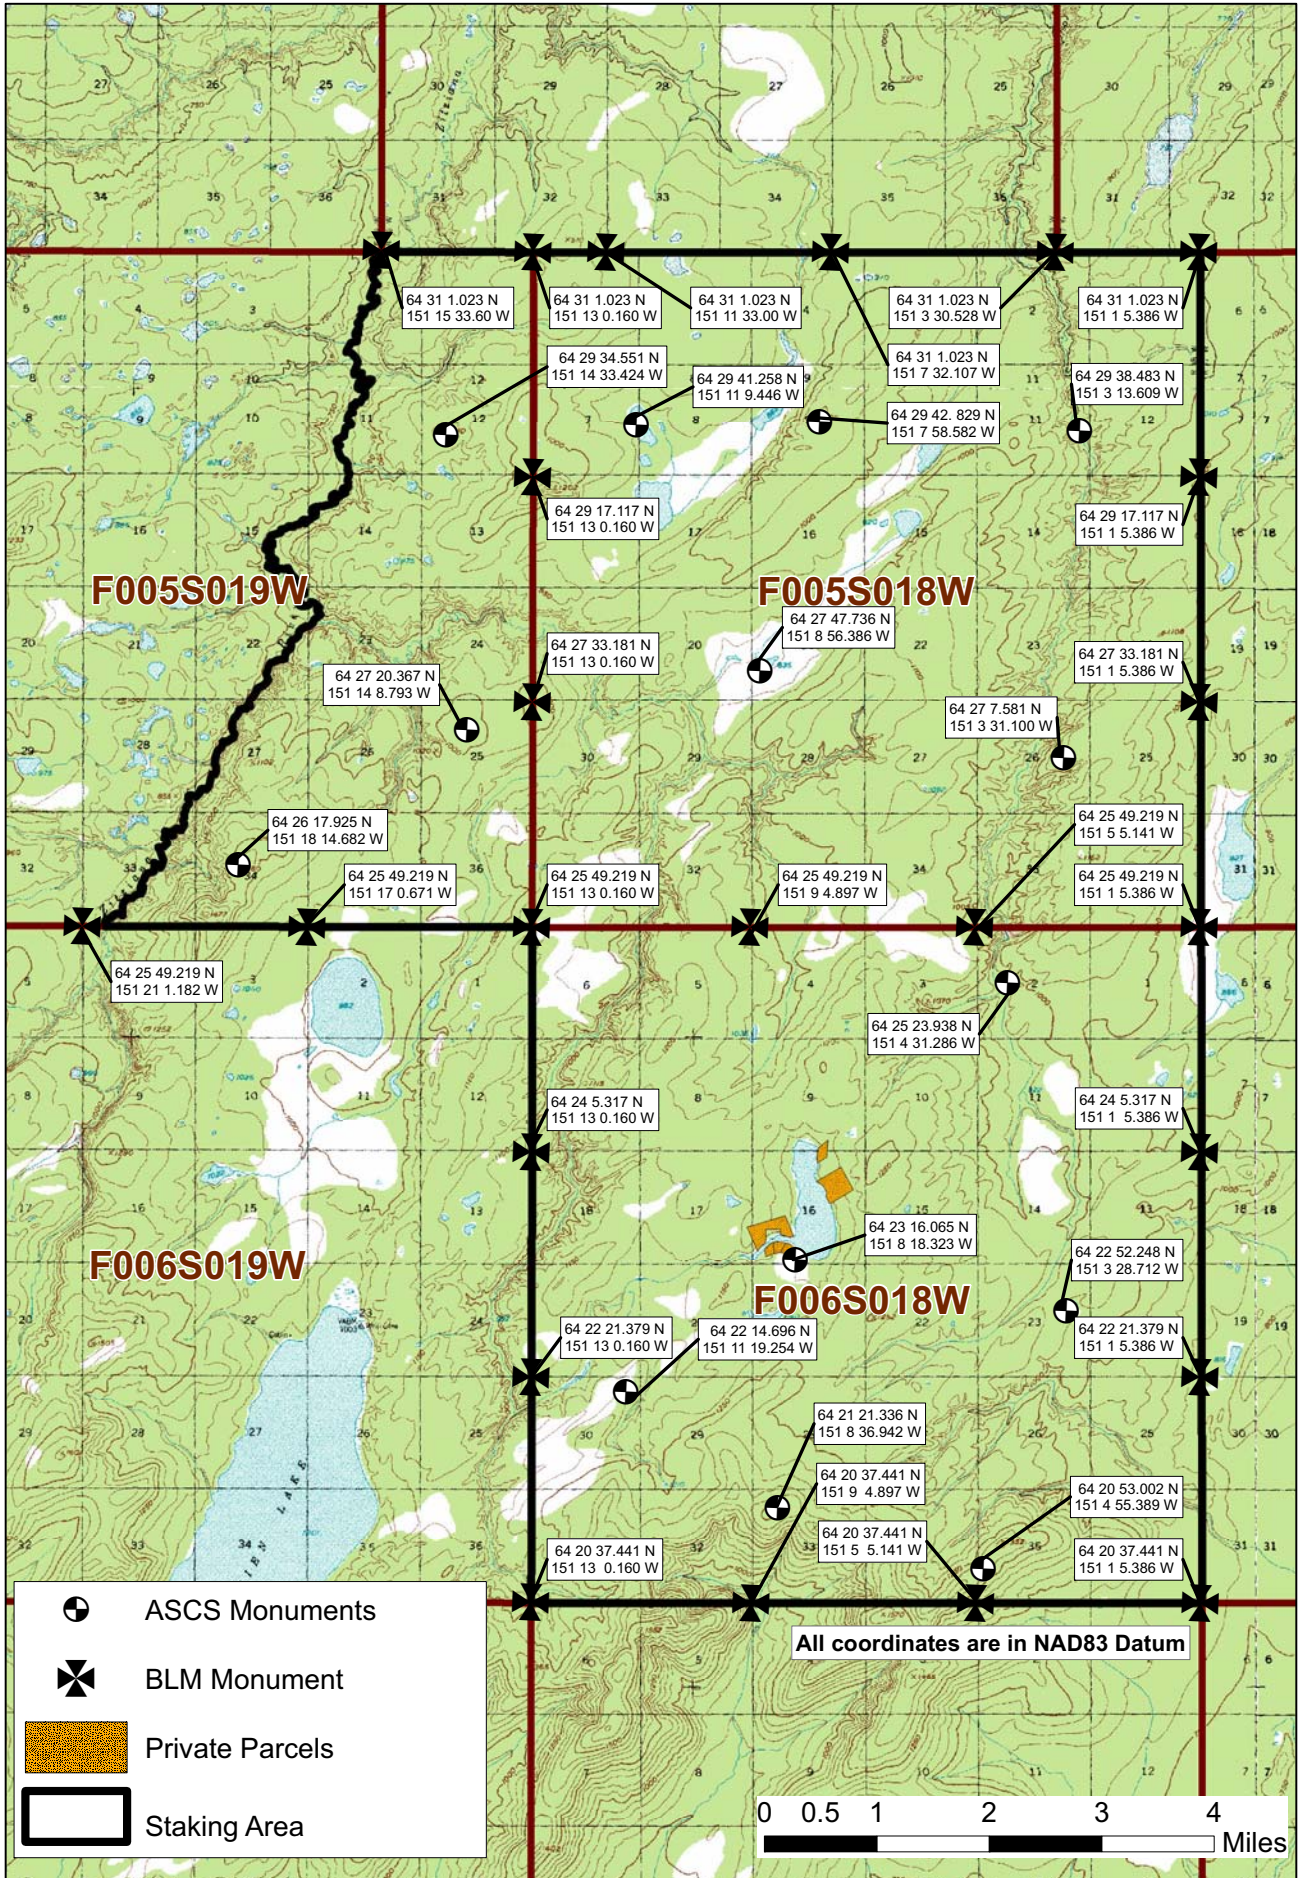

Boundary Coordinate Diagram: Zitziana

Remote Recreational Cabin Sites Staking Area # 1111105

Satellite Imagery: Zitziana

Remote Recreational Cabin Sites Staking Area # 1111105