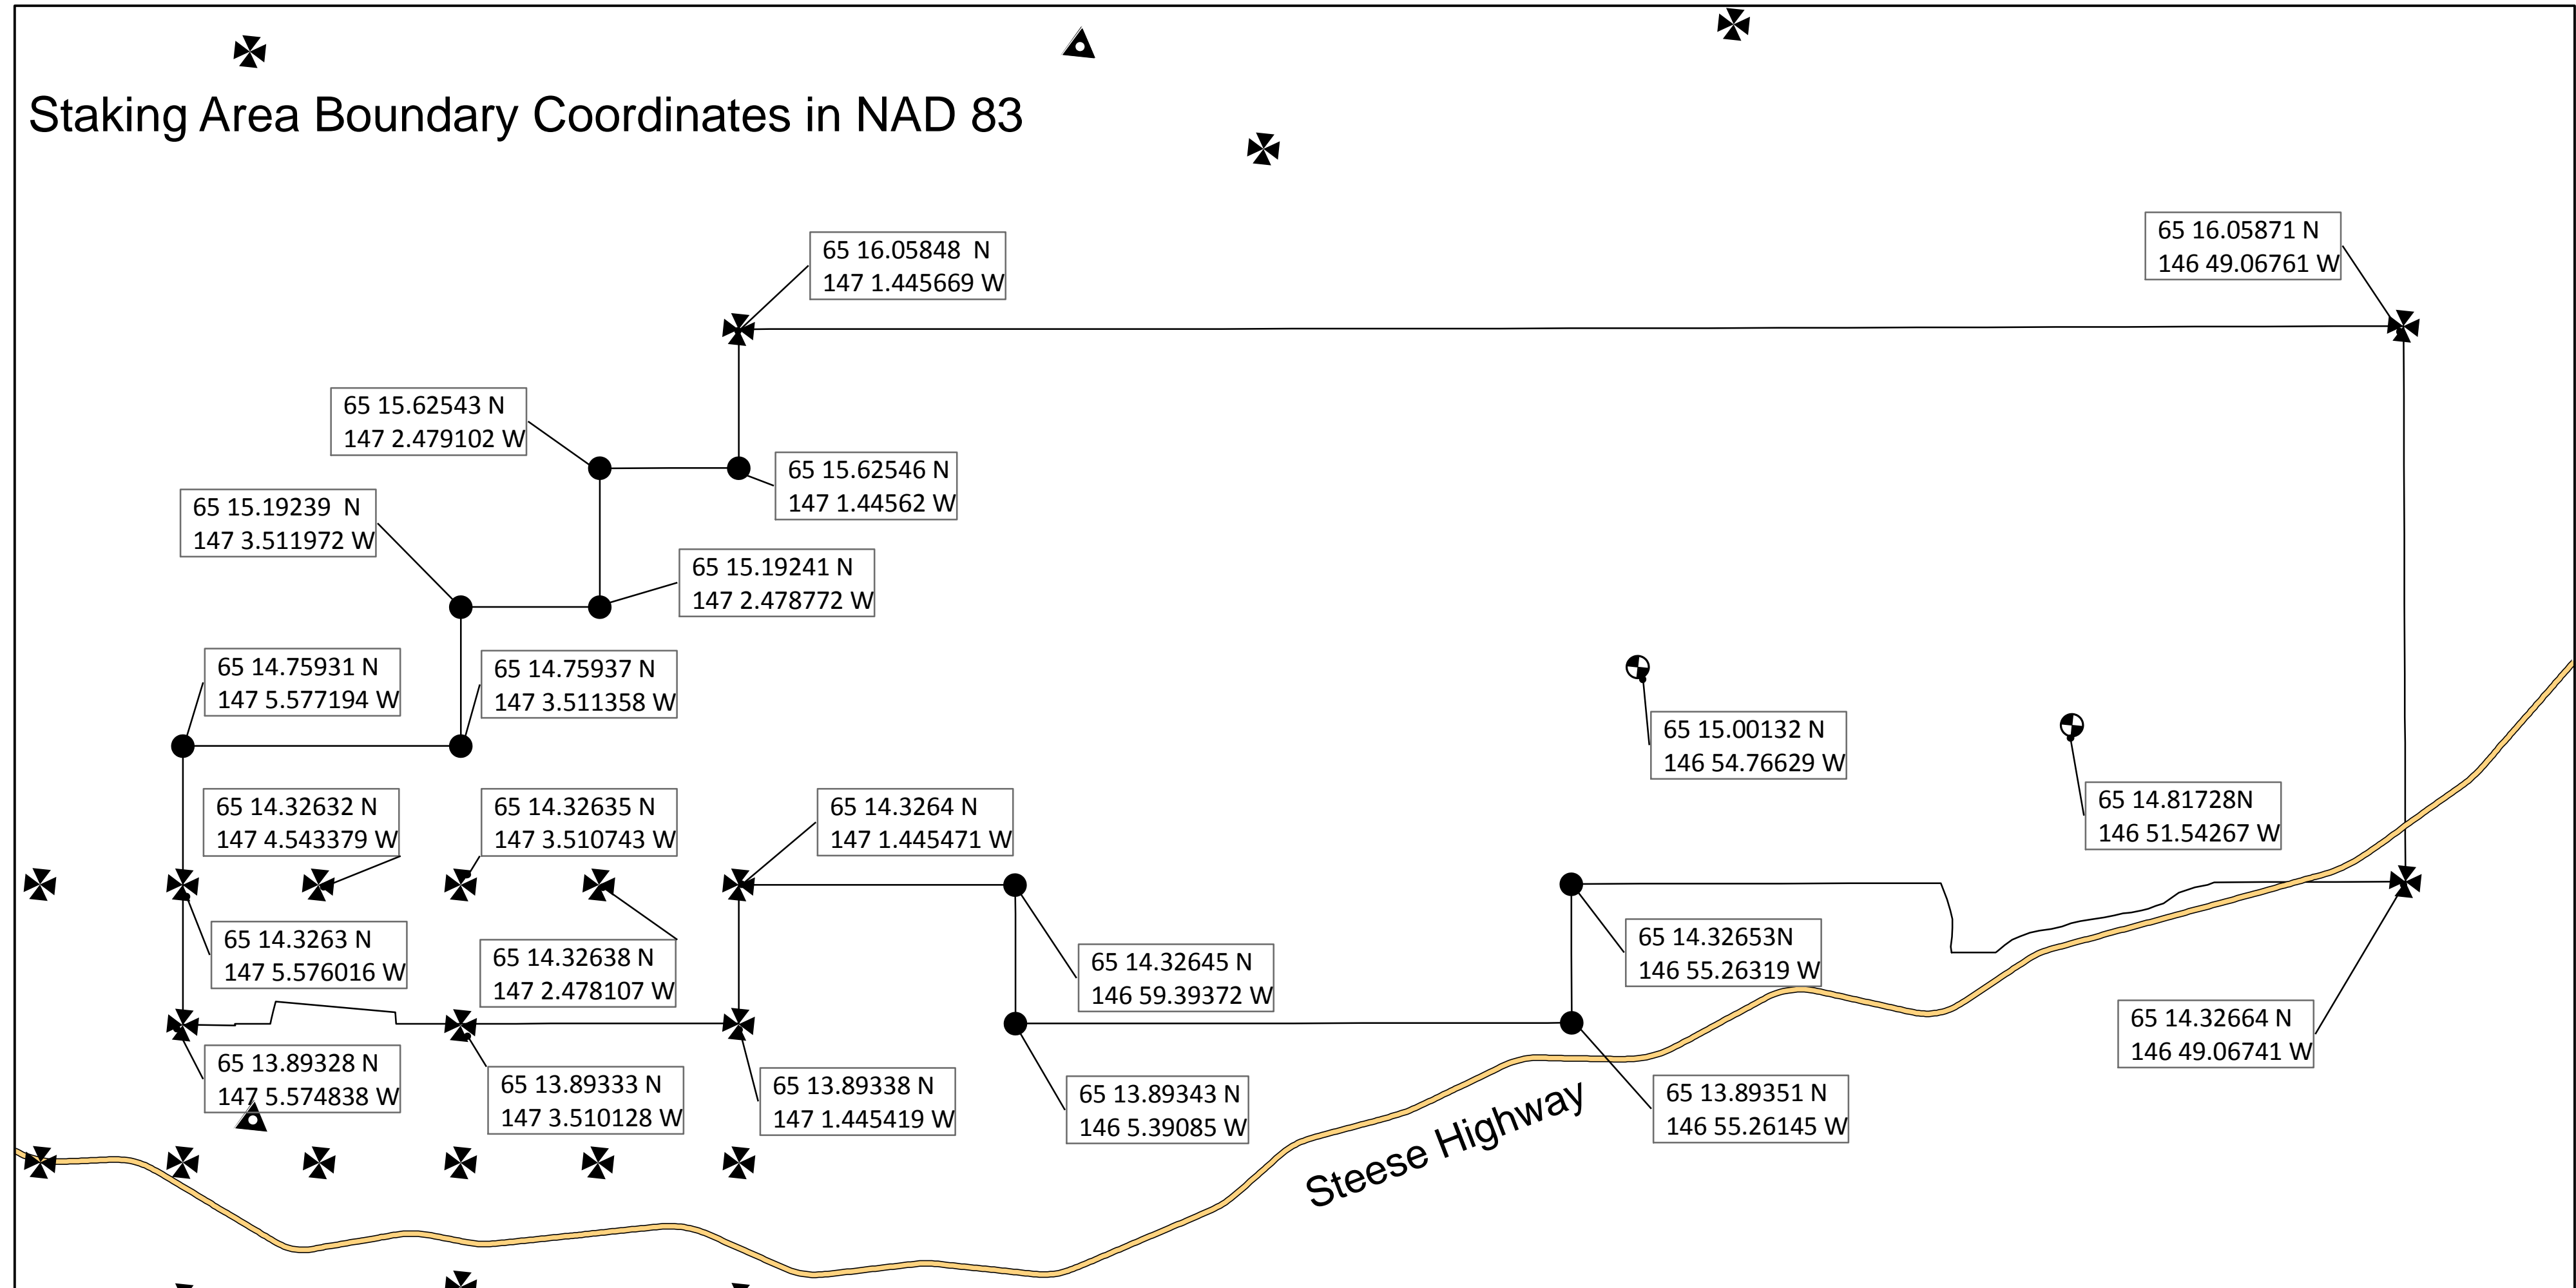

Boundary Coordinate Diagram: White Mountain II

hbf 8/6/2010
White_Mtn_BCD

Legend

BLM Monument	NGS Monument
Boundary (No Monuments)	Steese Highway
Survey_Monument	Project_Area