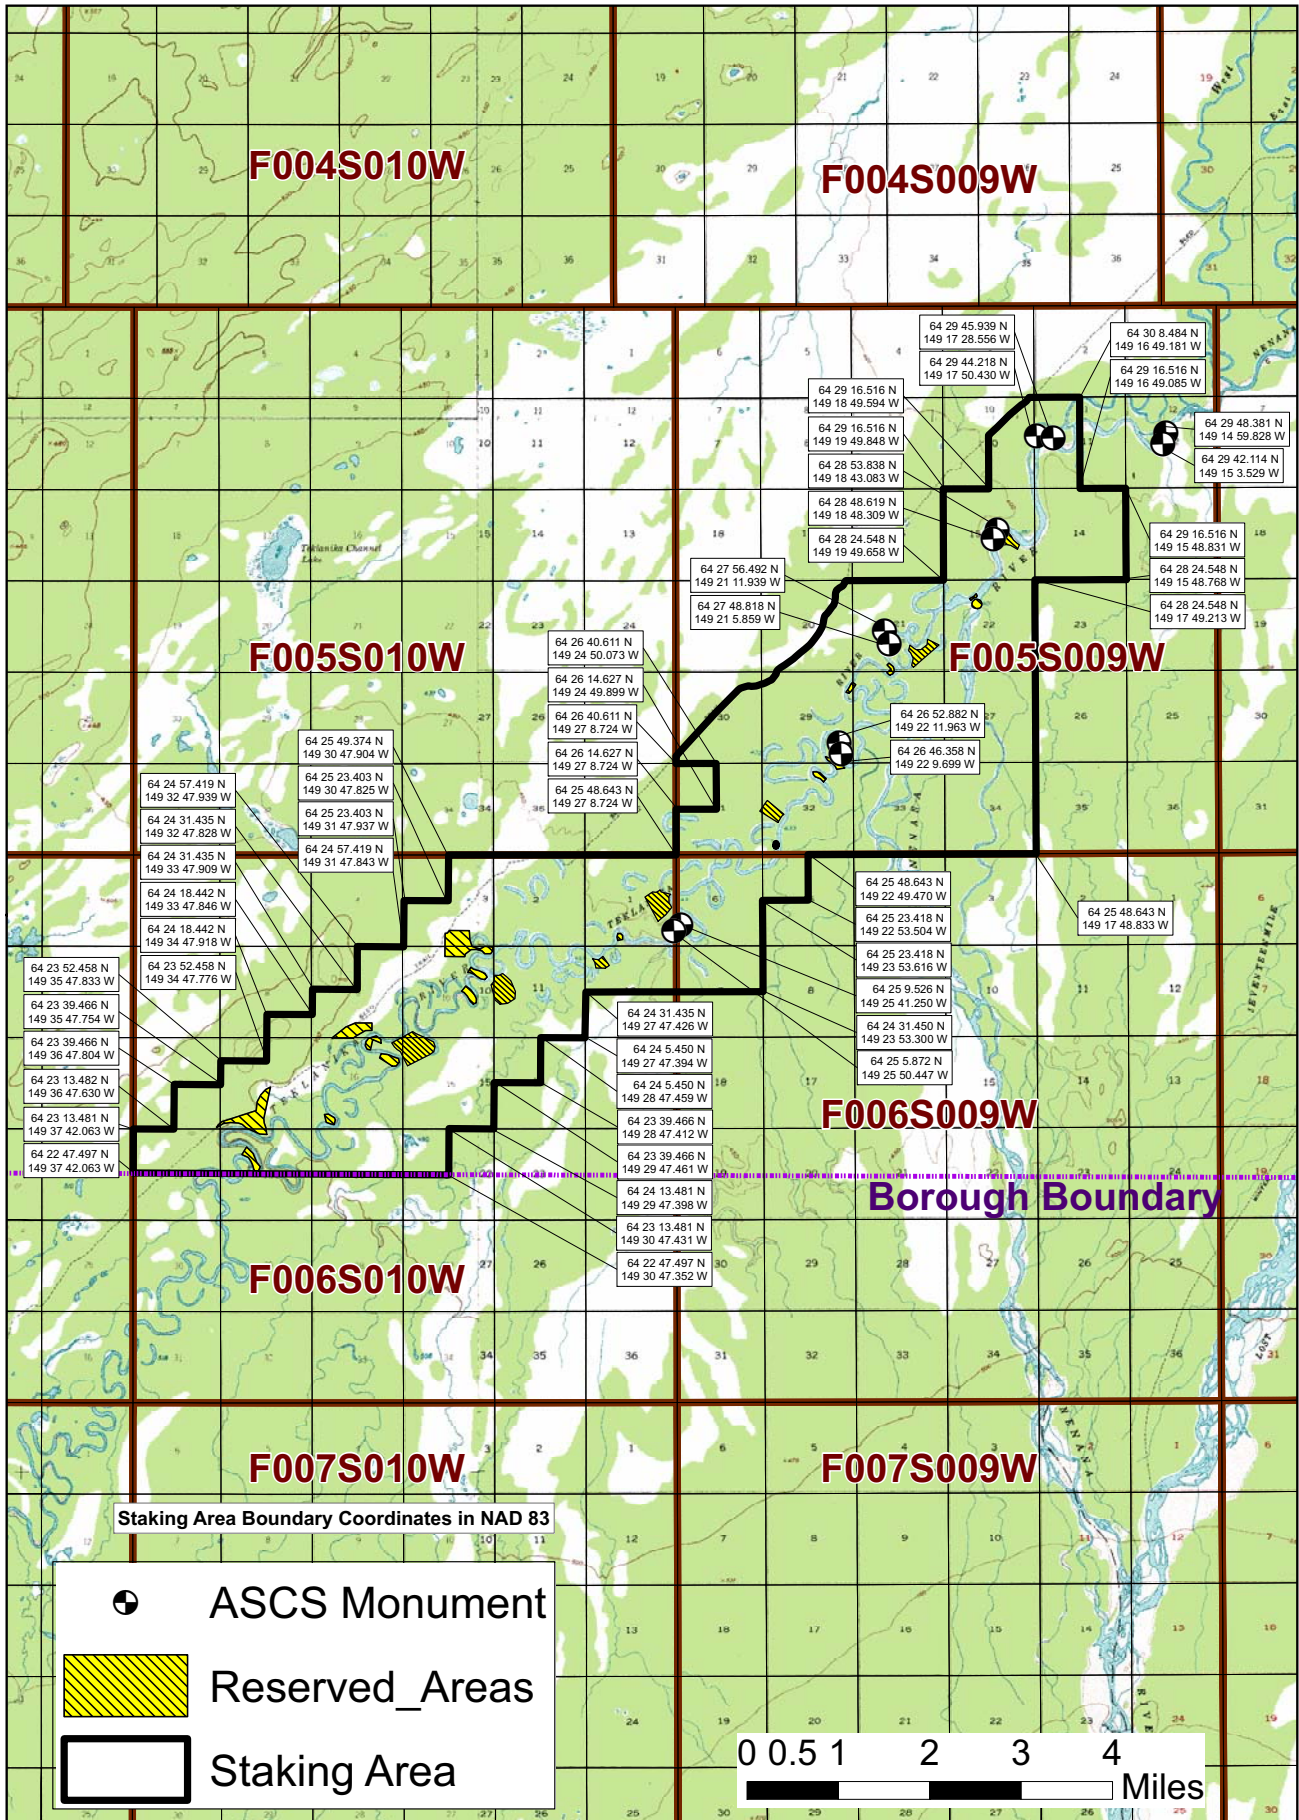

Boundary Coordinate Diagram: Teklanika III

Remote Recreational Cabin Sites Staking Area # 1111104

Satellite Imagery: Teklanika III

Remote Recreational Cabin Sites Staking Area # 1111104