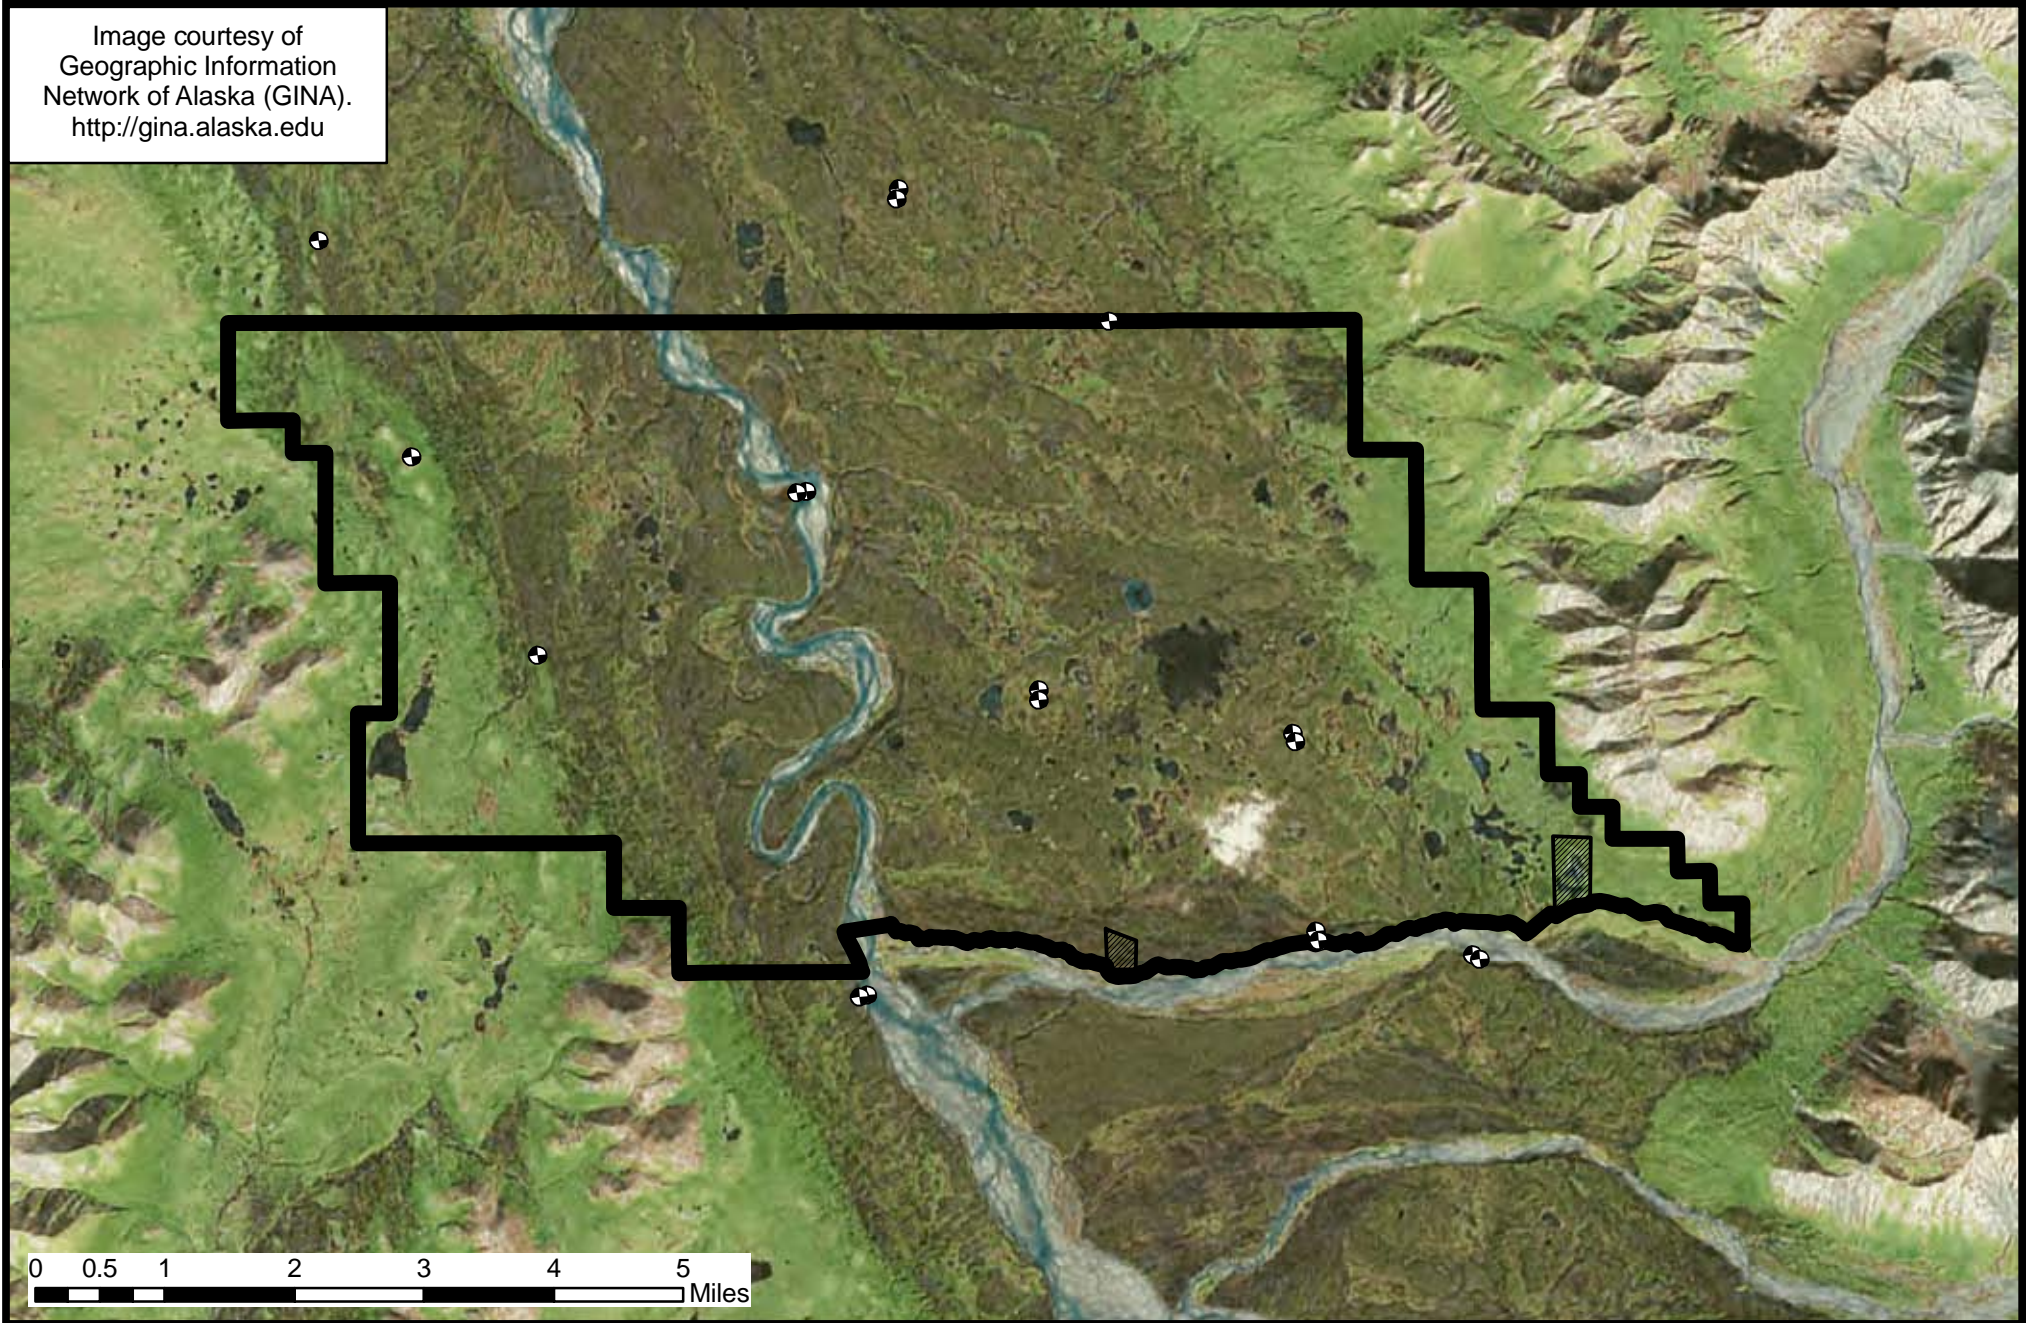

Satellite Imagery: North Fork Big River

Remote Recreational Cabin Sites Staking Area # 1110201

Image courtesy of
Geographic Information
Network of Alaska (GINA).
<http://gina.alaska.edu>