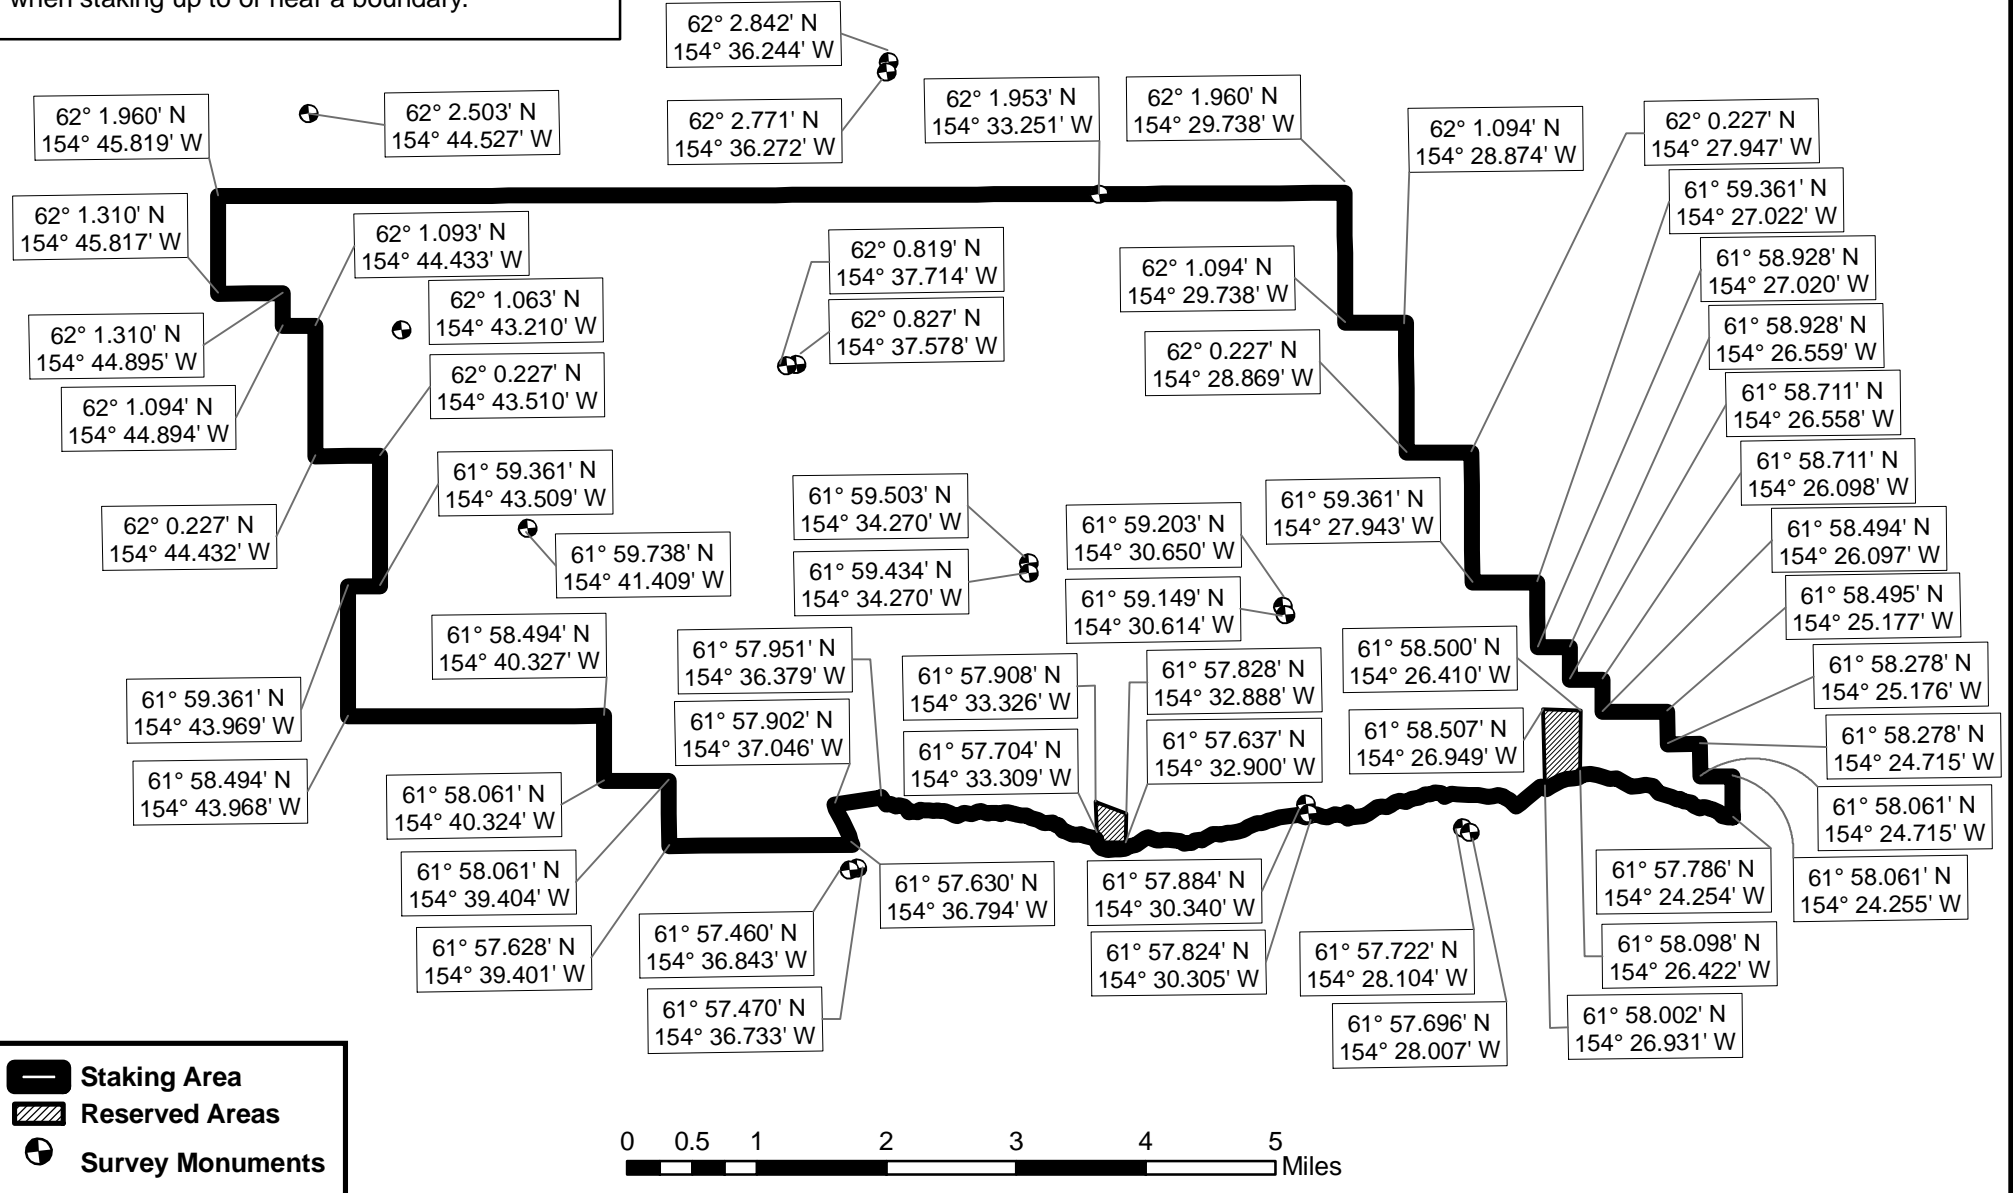

Boundary Coordinate Diagram: North Fork Big River

Remote Recreational Cabin Sites Staking Area # 1110201

Staking Area Boundary Coordinates in NAD 83

Notice: Boundary coordinates are given as protracted values, and actual boundaries will be determined at the time of survey. Use caution when staking up to or near a boundary.

Satellite Imagery: North Fork Big River

Remote Recreational Cabin Sites Staking Area # 1110201

Image courtesy of
Geographic Information
Network of Alaska (GINA).
<http://gina.alaska.edu>

GINA 9/26/2010
Big_River_Boundary_w/1st.mxd