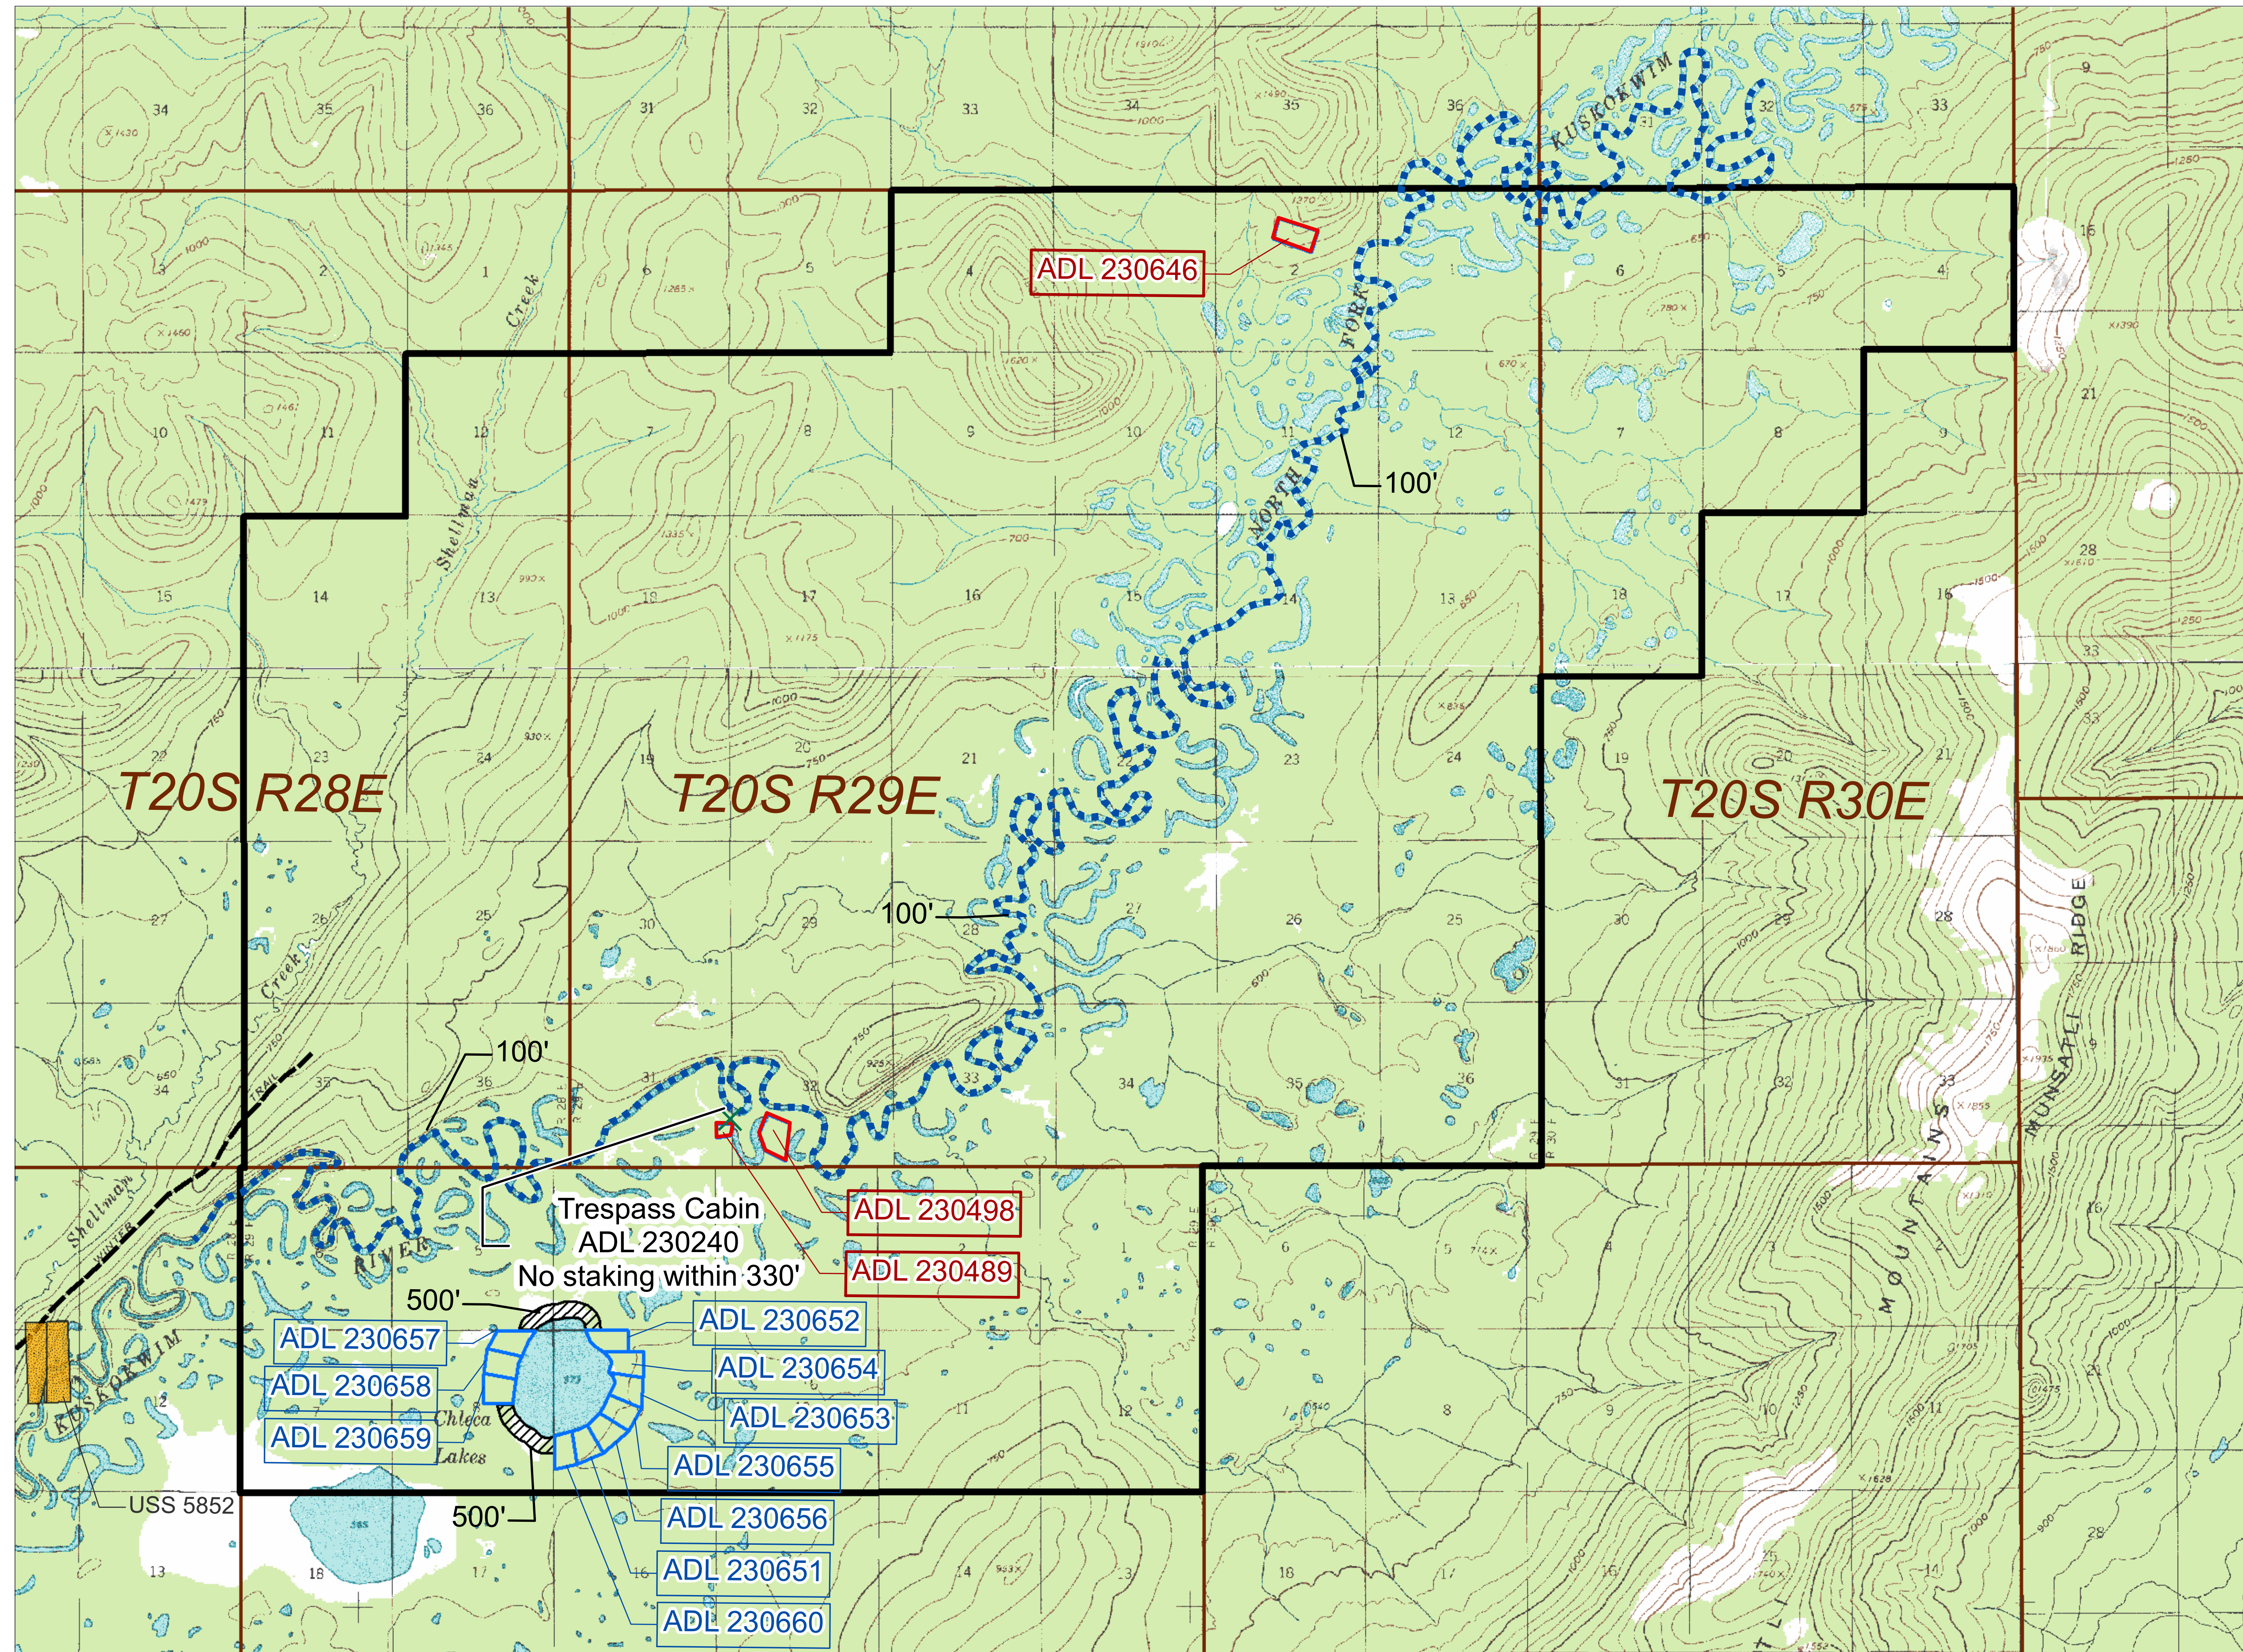

# Staking Map: Chleca Lakes

Remote Recreational Cabin Sites Staking Area #1108201

cwf 03/24/2009  
 2008\_Chleca\_Lakes.mxd

Miles 0 5 10 15

Miles 0 0.5 1 2 3

- Trespass Cabin
- Staking Setback
- Easements and Other Trails
- Staking Area
- Staked Parcel
- Existing Parcel
- Reserved Area
- Admin Parcels

TN MN 19.0°E 2008