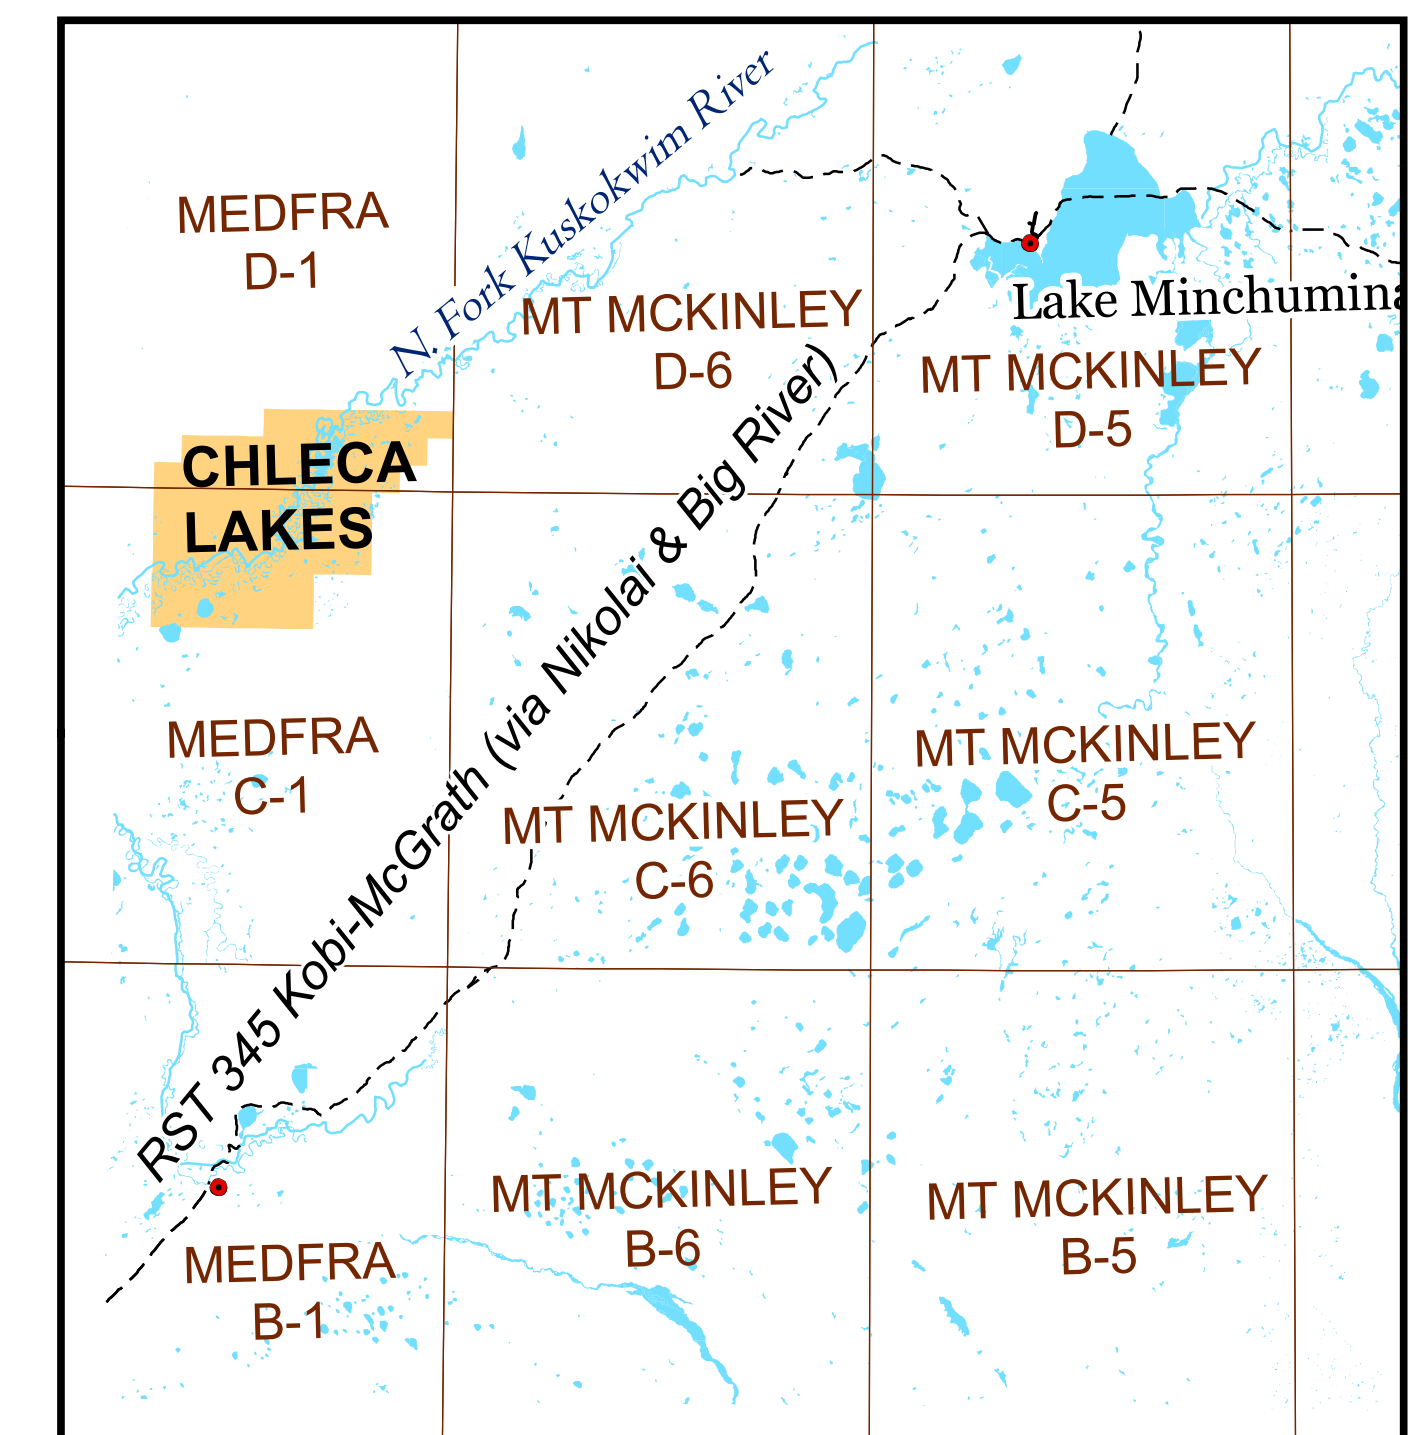

# Staking Map: Chleca Lakes

Remote Recreational Cabin Sites Staking Area #1108201

cwf 03/24/2009  
 2008\_Chleca\_Lakes.mxd

Miles 0 5 10 15

Miles 0 0.5 1 2 3

- Trespass Cabin
- Staking Setback
- Easements and Other Trails
- Staking Area
- Staked Parcel
- Existing Parcel
- Reserved Area
- Admin Parcels

TN MN 19.0°E 2008