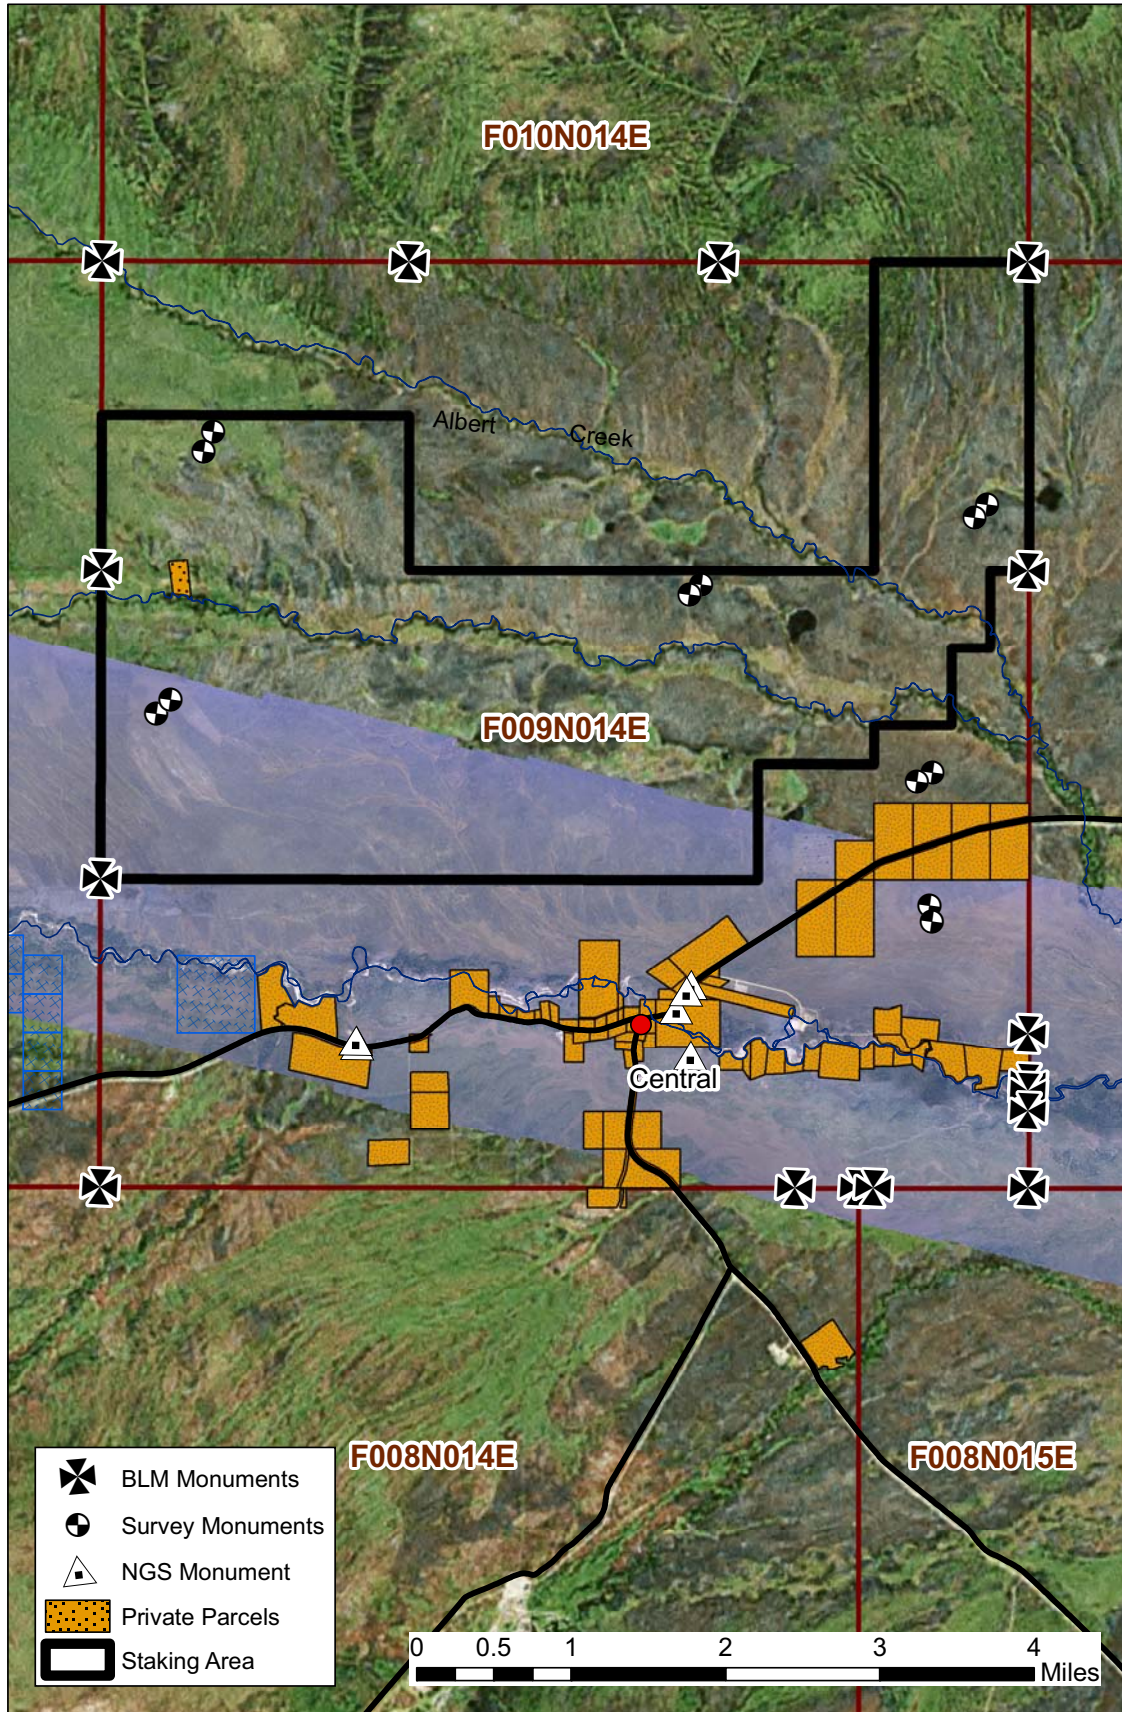

Satellite Imagery: Albert Creek North

Remote Recreational Cabin Sites Staking Area # 1111103

Boundary Coordinate Diagram: Albert Creek North

Remote Recreational Cabin Sites Staking Area # 1111103