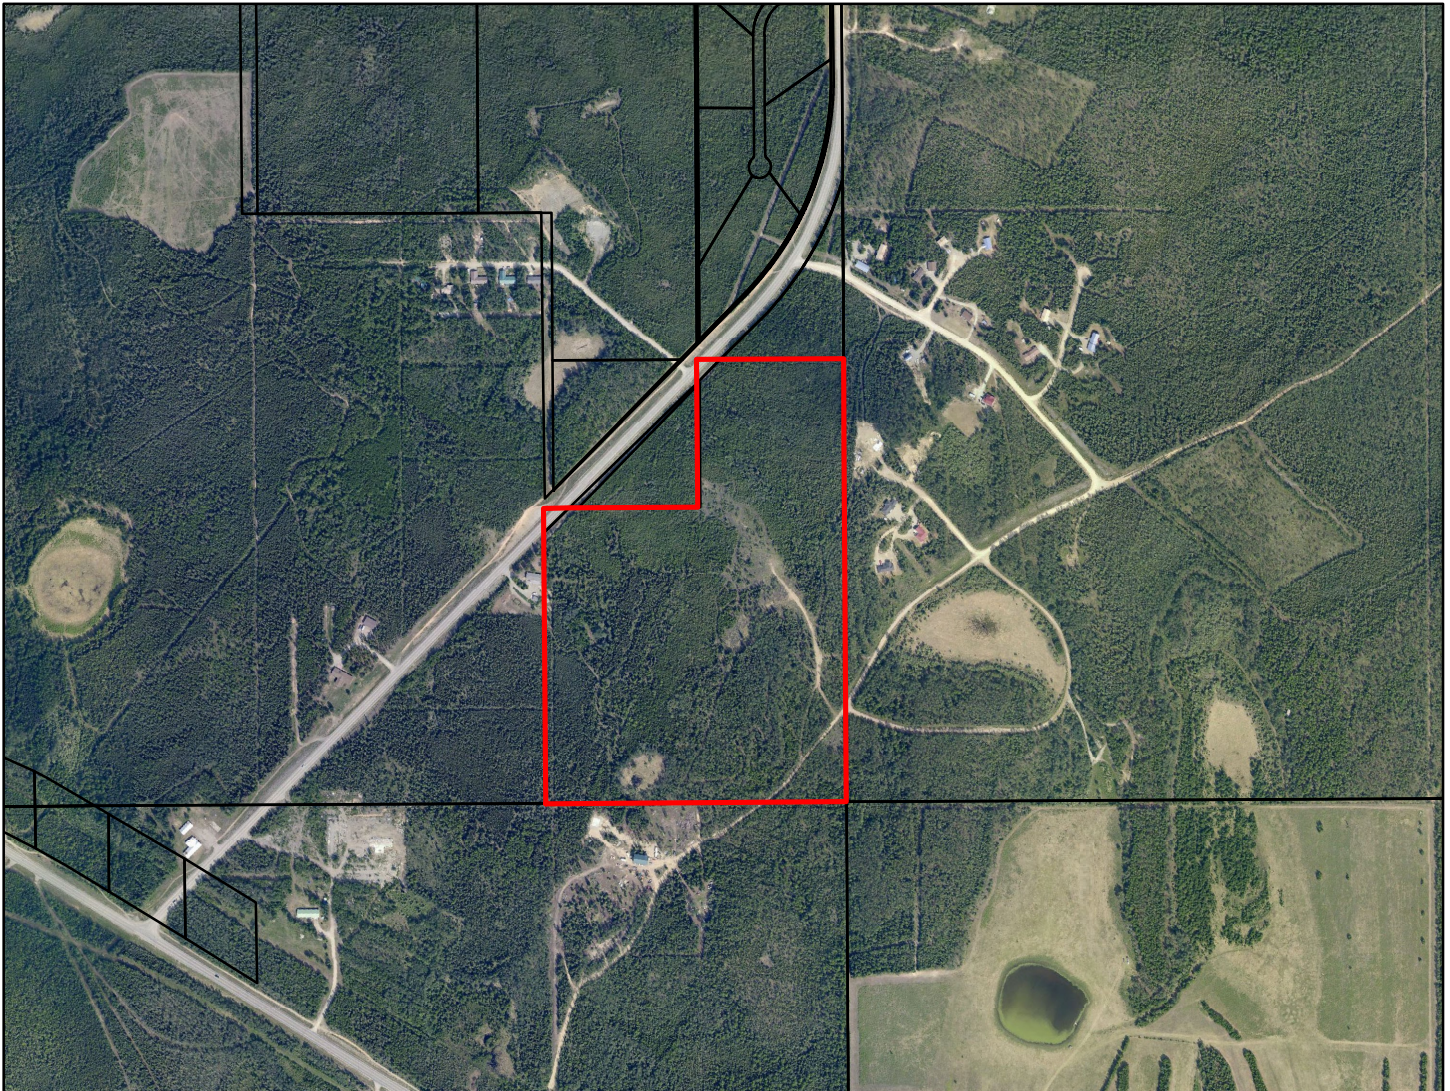

Vicinity Map Clearwater Agricultural Reoffer Parcel ADL 417437

This map is for graphic representation only. It is intended to be used as a guide only and may not show the exact location of existing surveyed parcels or show all easements and reservations. Source documents remain the official record.

KMW 8/13/19

Section 2, Township 11S, Range 11E, Fairbanks Meridian

Legend	
	ADL 417437
	Parcel Boundaries

USGS QUAD 1:63.360
 For more information contact:
 Krista Weydahl
 Department of Natural Resources
 Division of Mining, Land, and Water
 Land Sales Section
 Phone: 907-269-5639
 Fax: 907-269-8916
 Email: land.development@alaska.gov