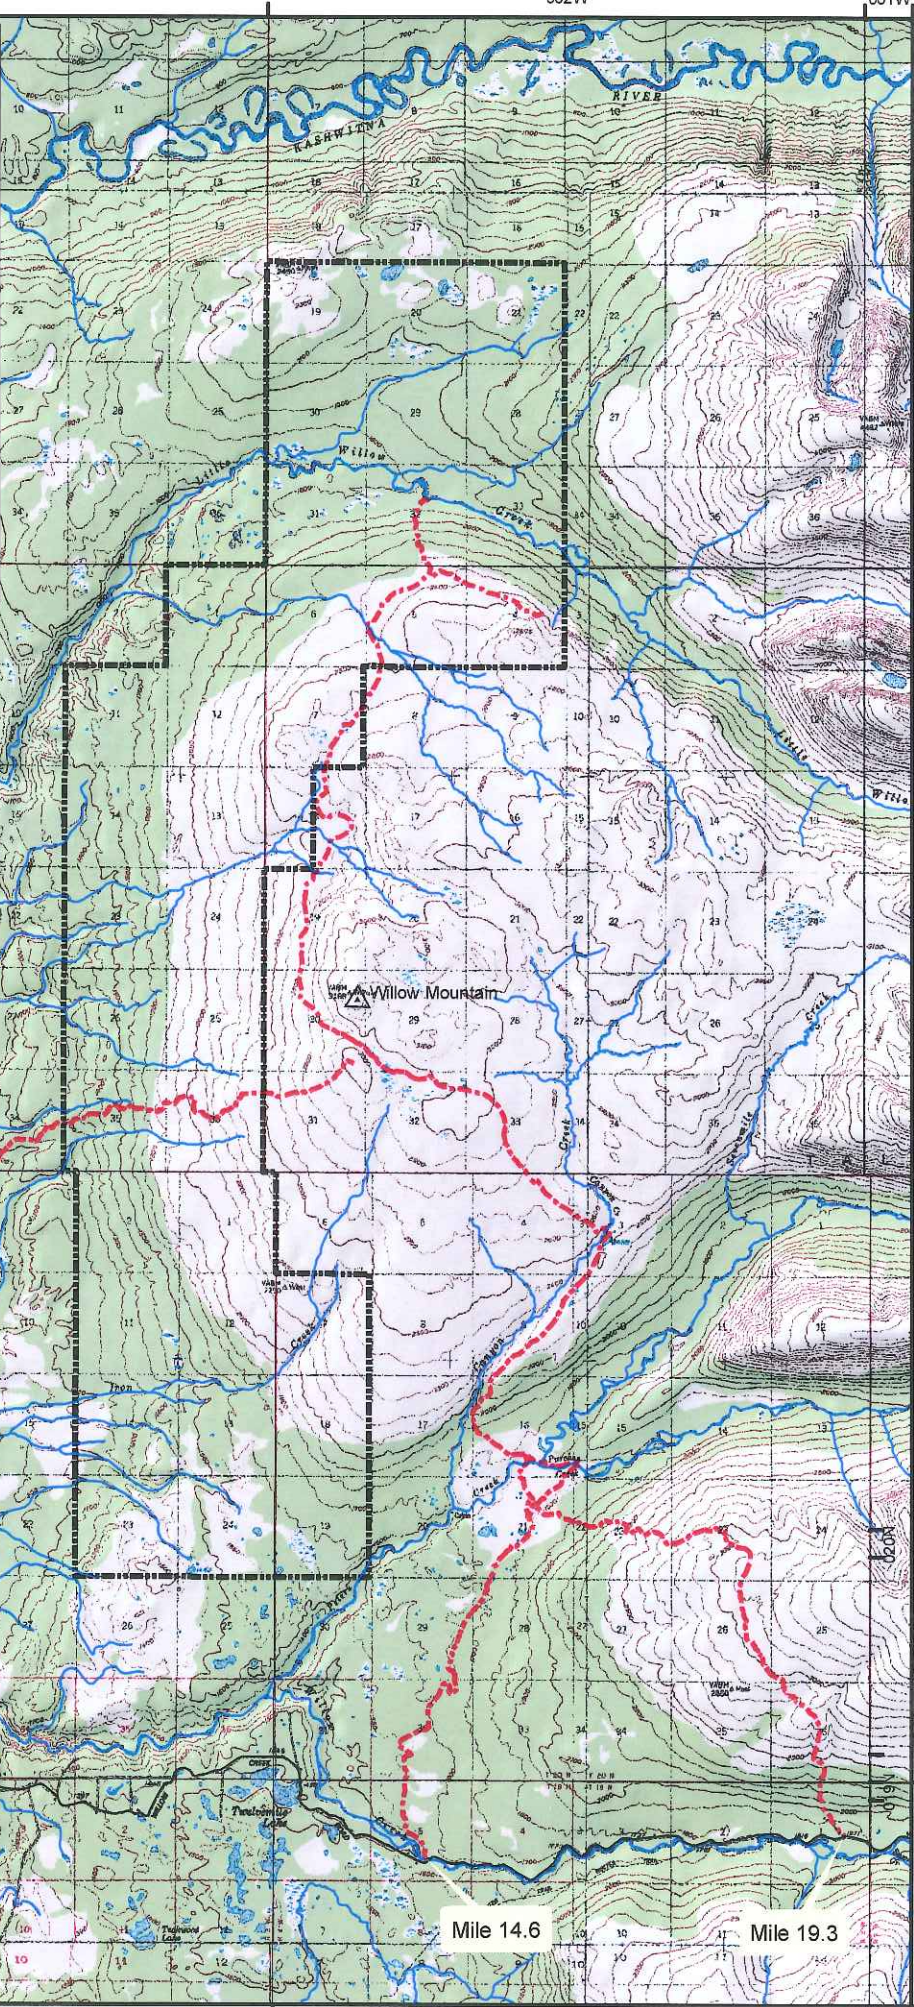

004W

003W

002W

001W

Willow Mountain Critical Habitat Area

WILLOW MOUNTAIN
CHA Boundary

Designated and Approved
ORV Trails

Roads

Map Produced by
State of Alaska
Dept. of Fish and Game
December 2009

0 1 2 4 Miles

022N

022N

021N

021N

020N

020N

019N

019N

Mile 5.5

Mile 14.6

Mile 19.3

004W

003W

002W