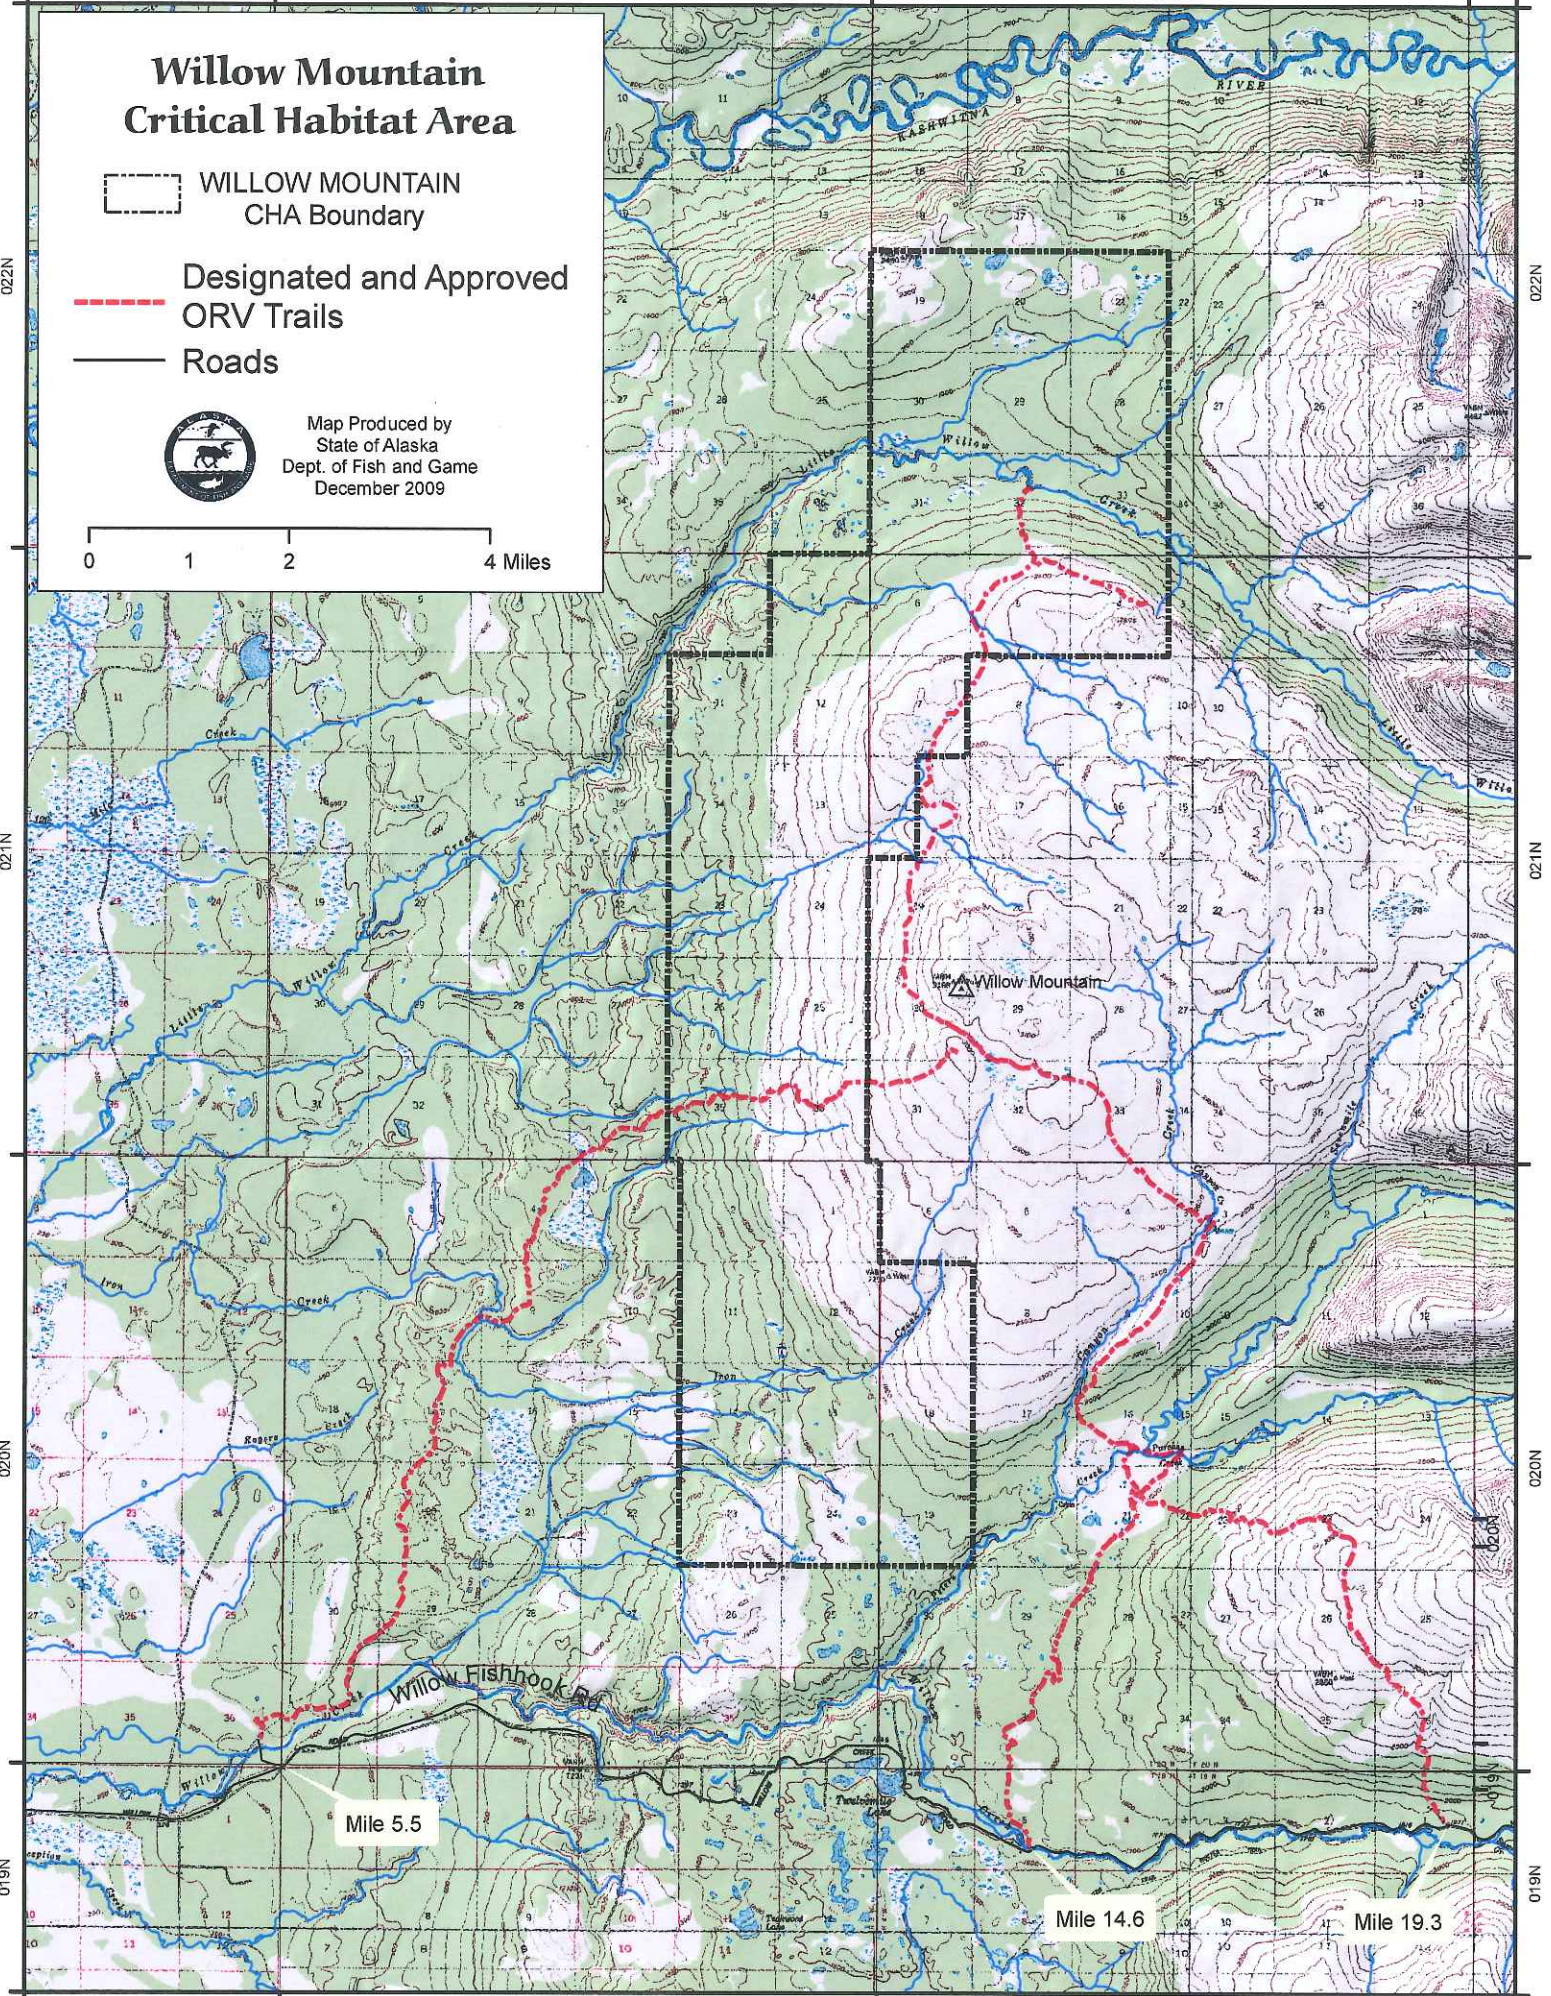

004W

003W

002W

001W

Willow Mountain Critical Habitat Area

 WILLOW MOUNTAIN
CHA Boundary

 Designated and Approved
ORV Trails

 Roads

Map Produced by
State of Alaska
Dept. of Fish and Game
December 2009

0 1 2 4 Miles

022N

022N

021N

021N

020N

020N

019N

019N

Mile 5.5

Mile 14.6

Mile 19.3

004W

003W

002W