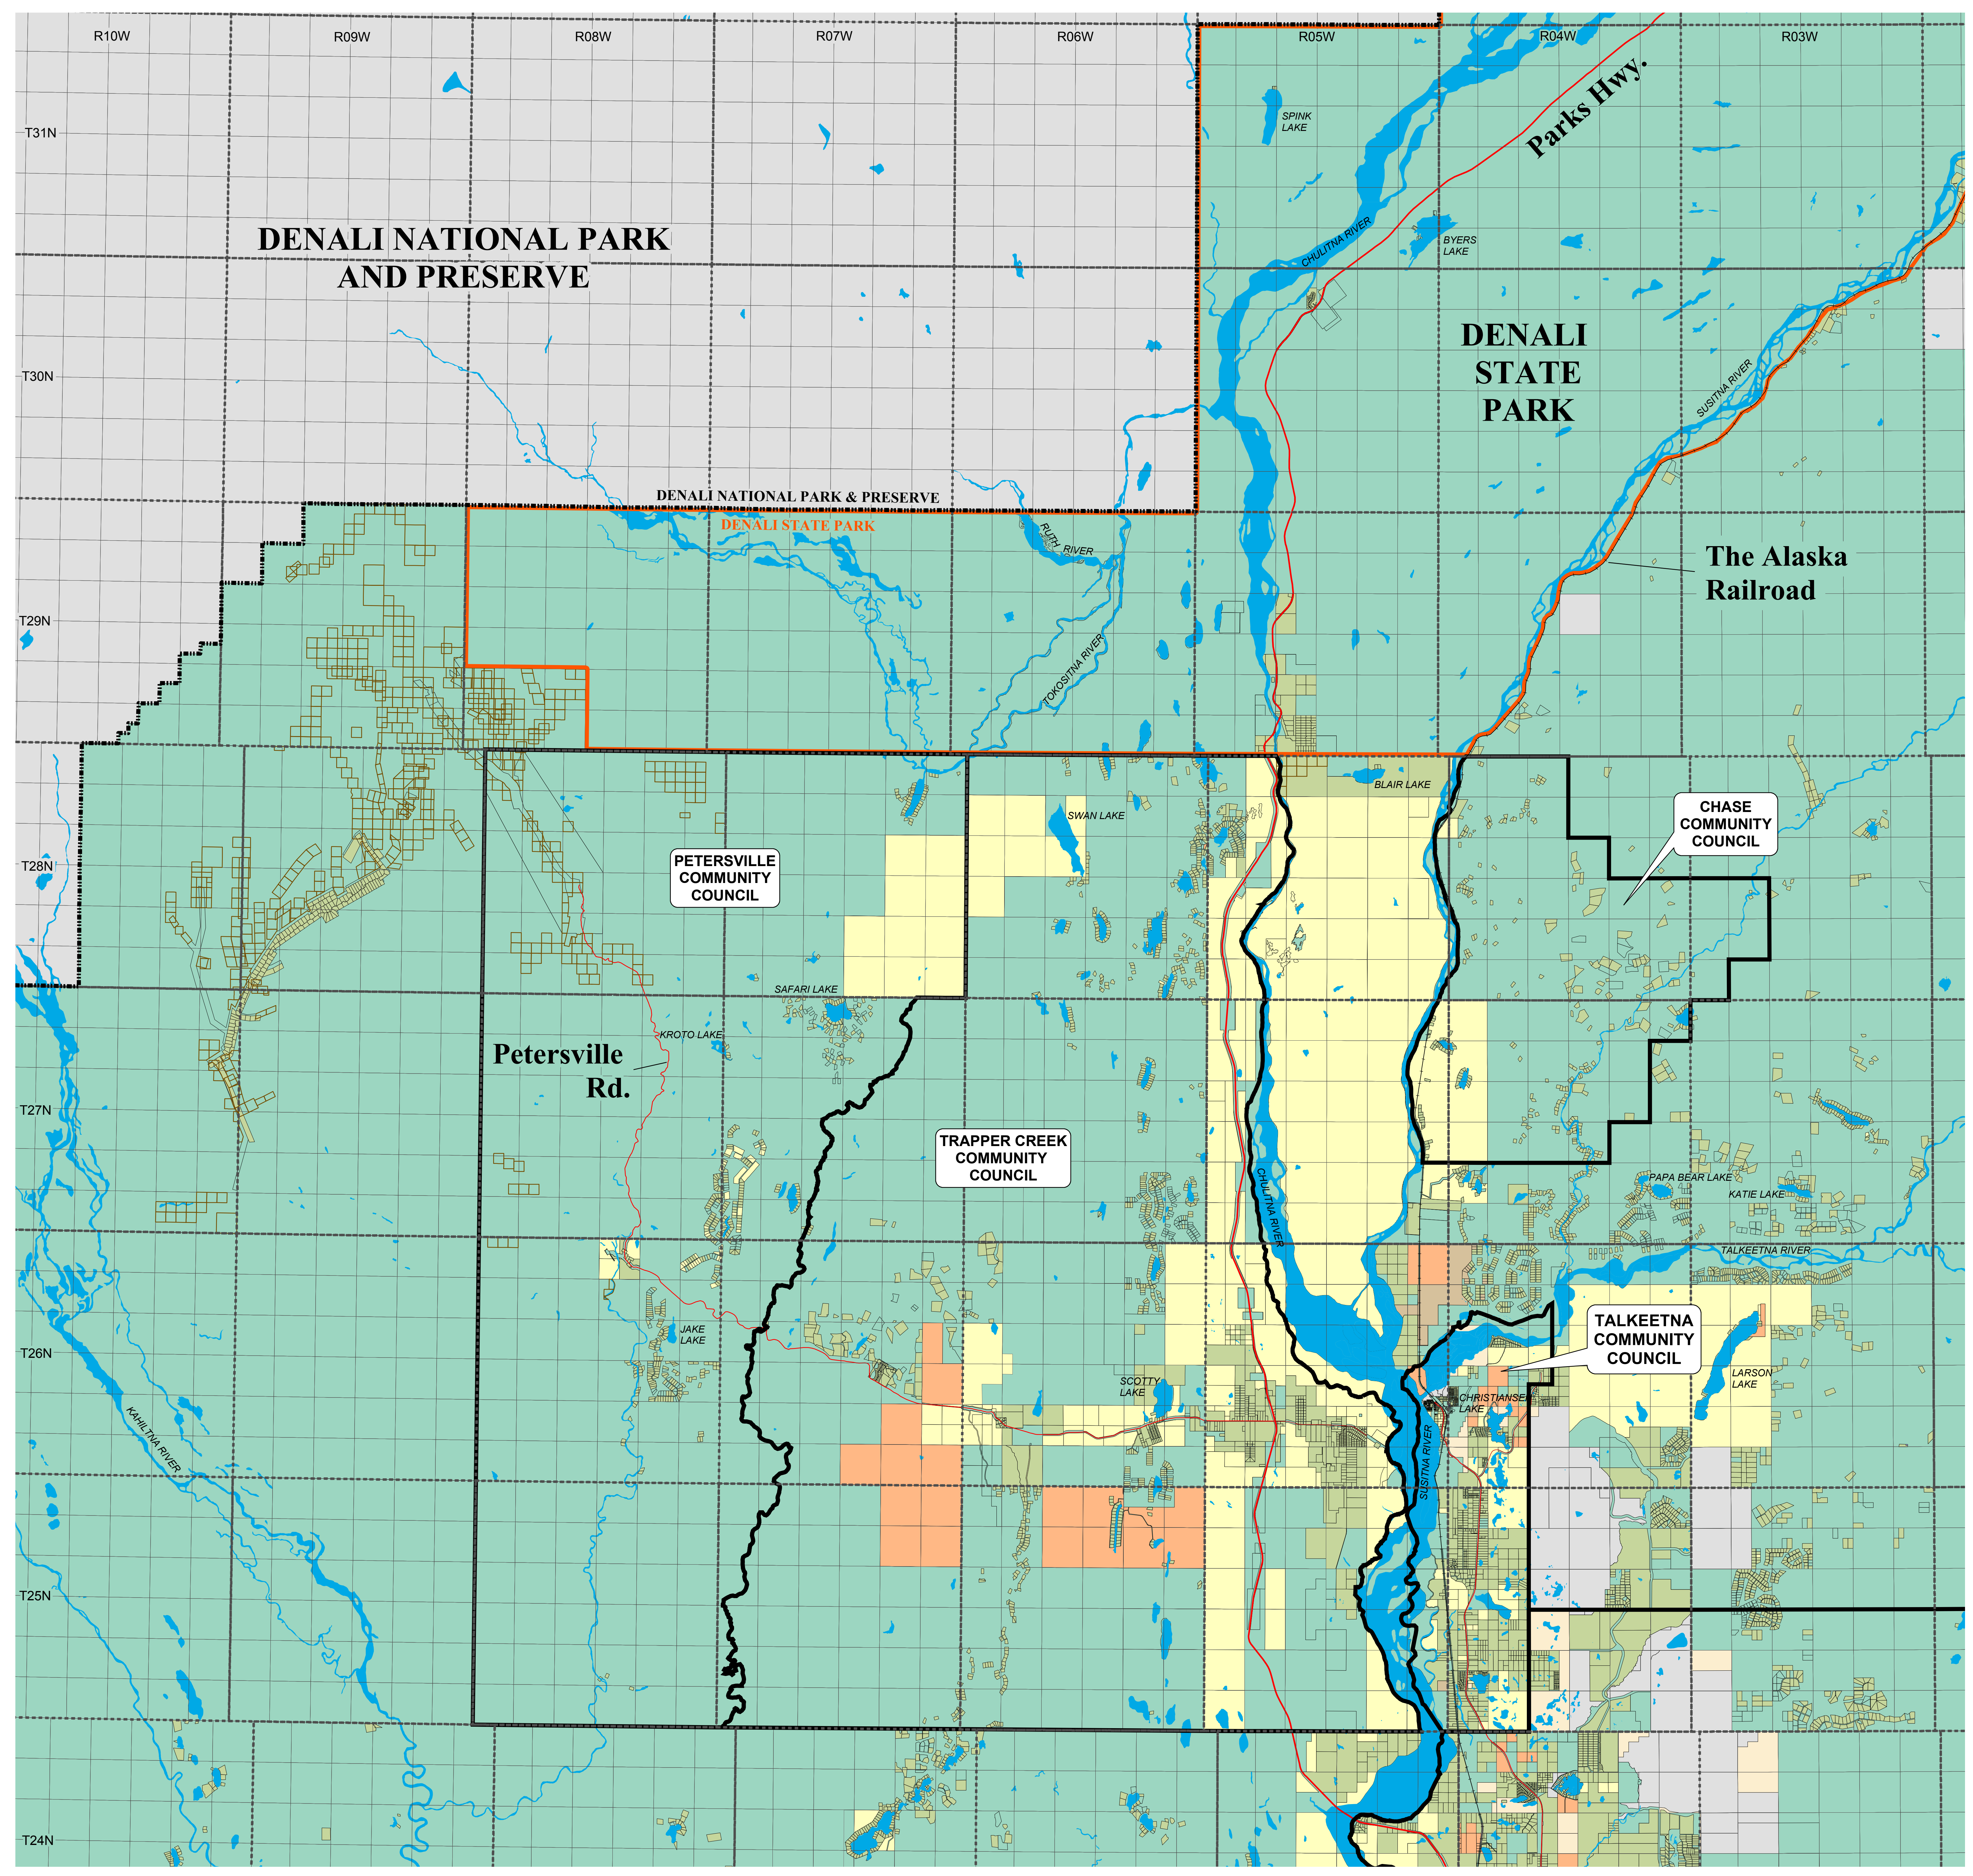

SOUTH DENALI AREA

General Property Ownership

Legend

- Denali National Park & Preserve
- Denali State Park
- Community Council

Ownership

- | | |
|---------------|-------------------|
| Borough | No Data |
| City | Private |
| Cooperative | Public University |
| Federal | State |
| Mental Health | Mining Claims |
| Native Corp | |

At the time this map was produced, ownership was identified based on the best information available. State and borough lands depicted on this map are in various stages of selection, exchange and conveyance.

This map is solely for informational purposes only. The Borough makes no express or implied warranties with respect to the character, function, or capabilities of the map or the suitability of the map for any particular purpose beyond those originally intended by the Borough. For information regarding the full disclaimer and policies related to acceptable uses of this map, please contact the Matanuska-Susitna Borough GIS Division at (907) 745-4801