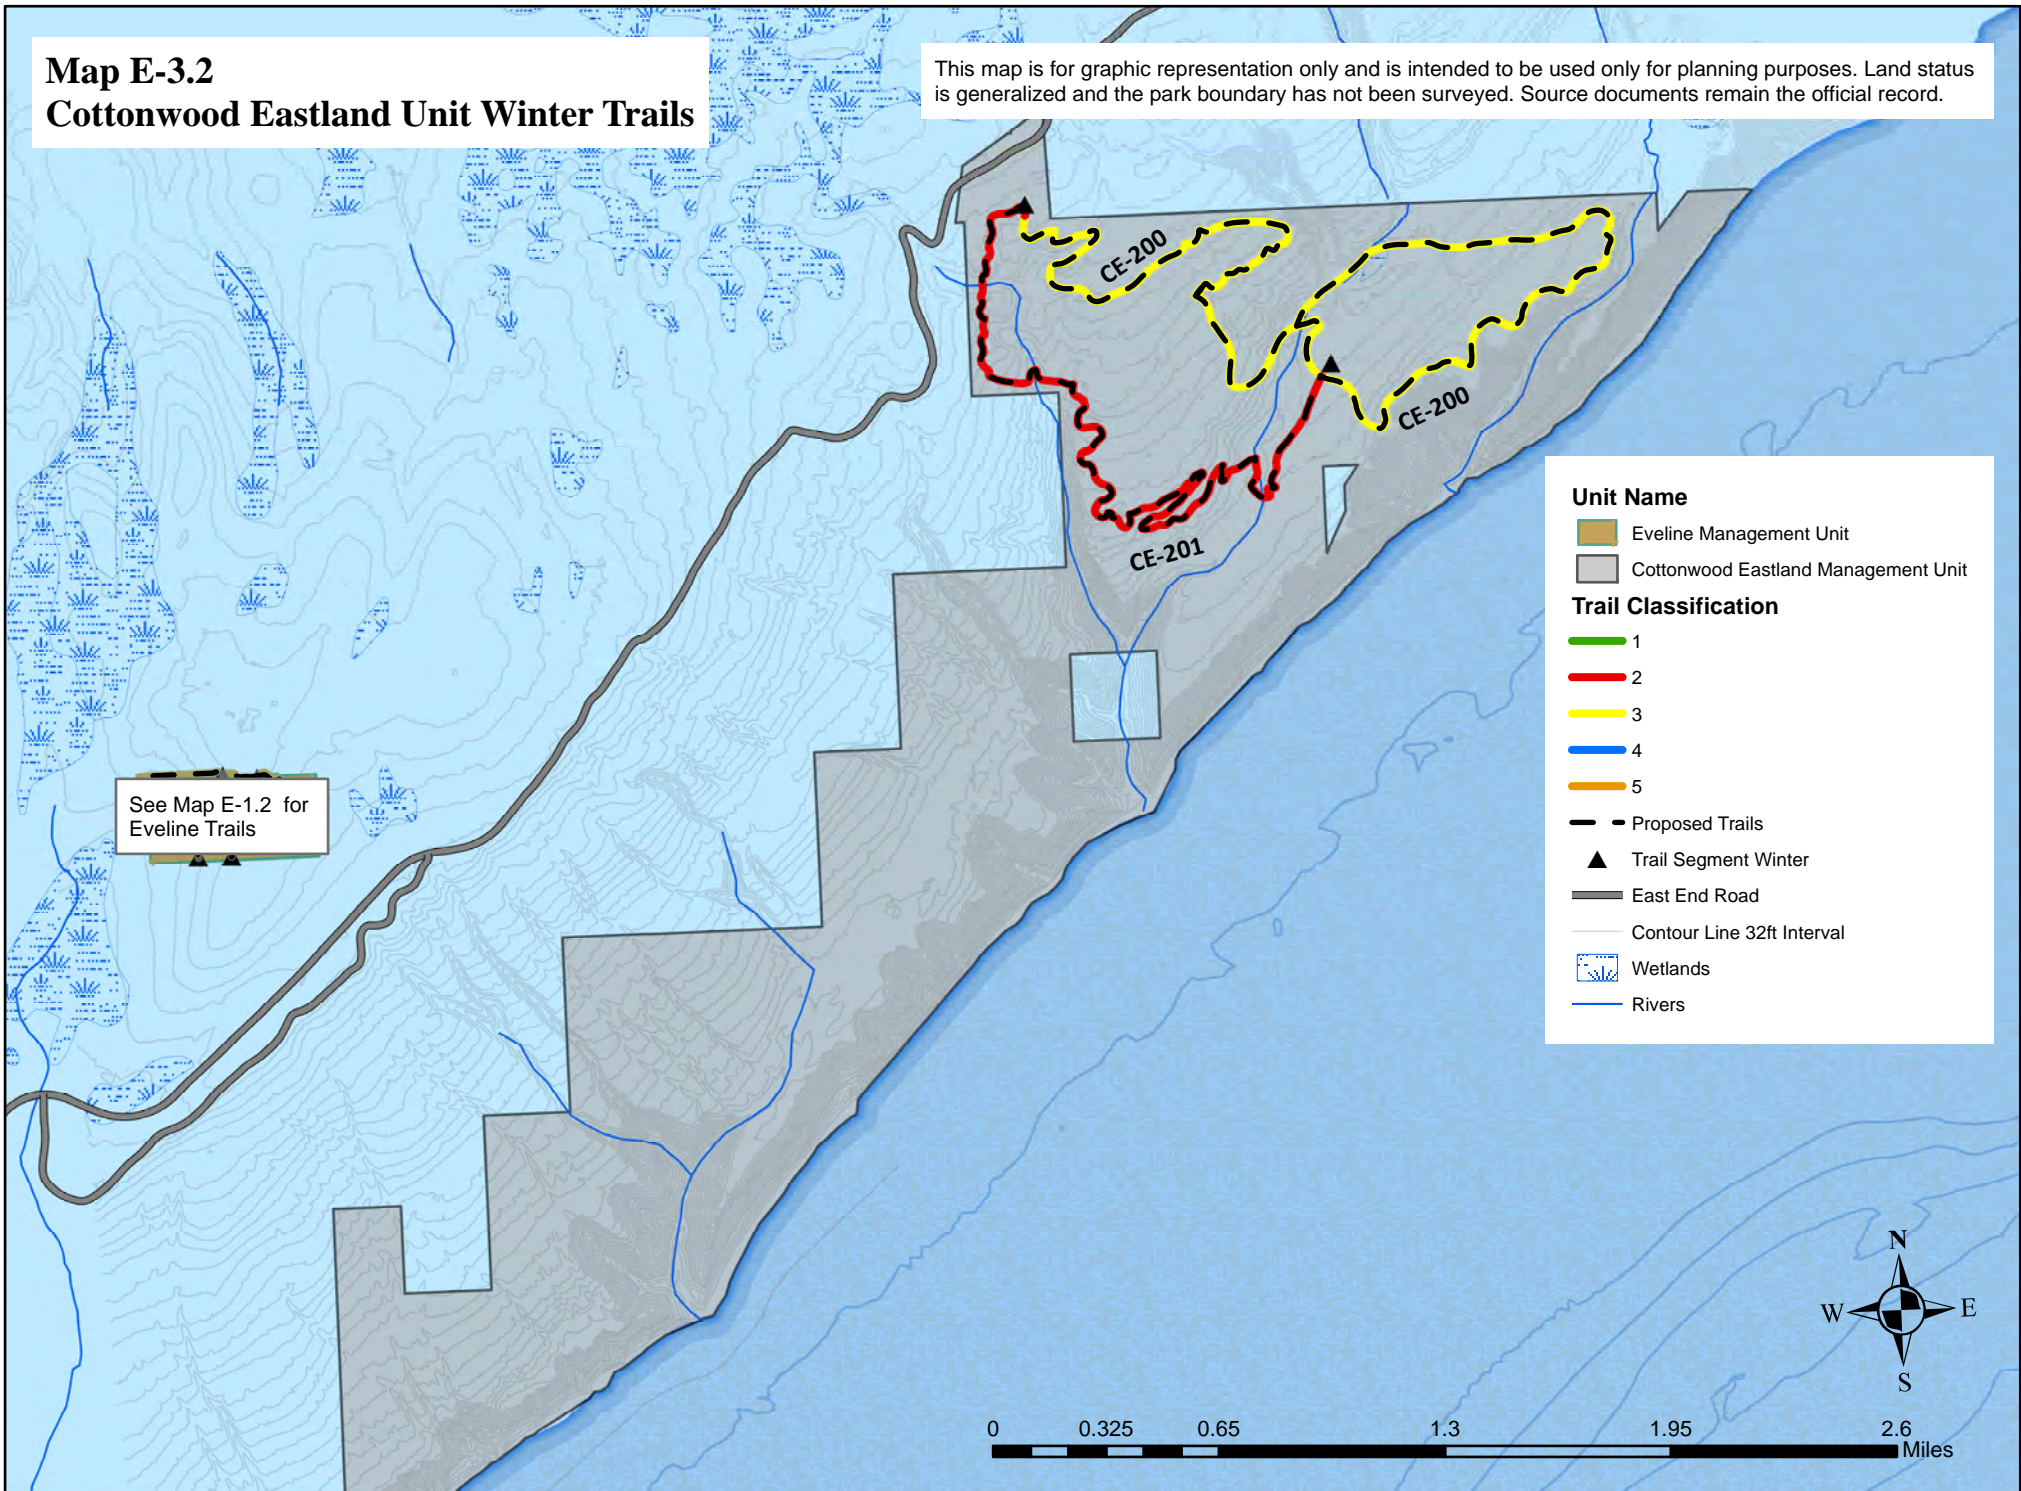

Map E-3.2 Cottonwood Eastland Unit Winter Trails

This map is for graphic representation only and is intended to be used only for planning purposes. Land status is generalized and the park boundary has not been surveyed. Source documents remain the official record.

See Map E-1.2 for
Eveline Trails