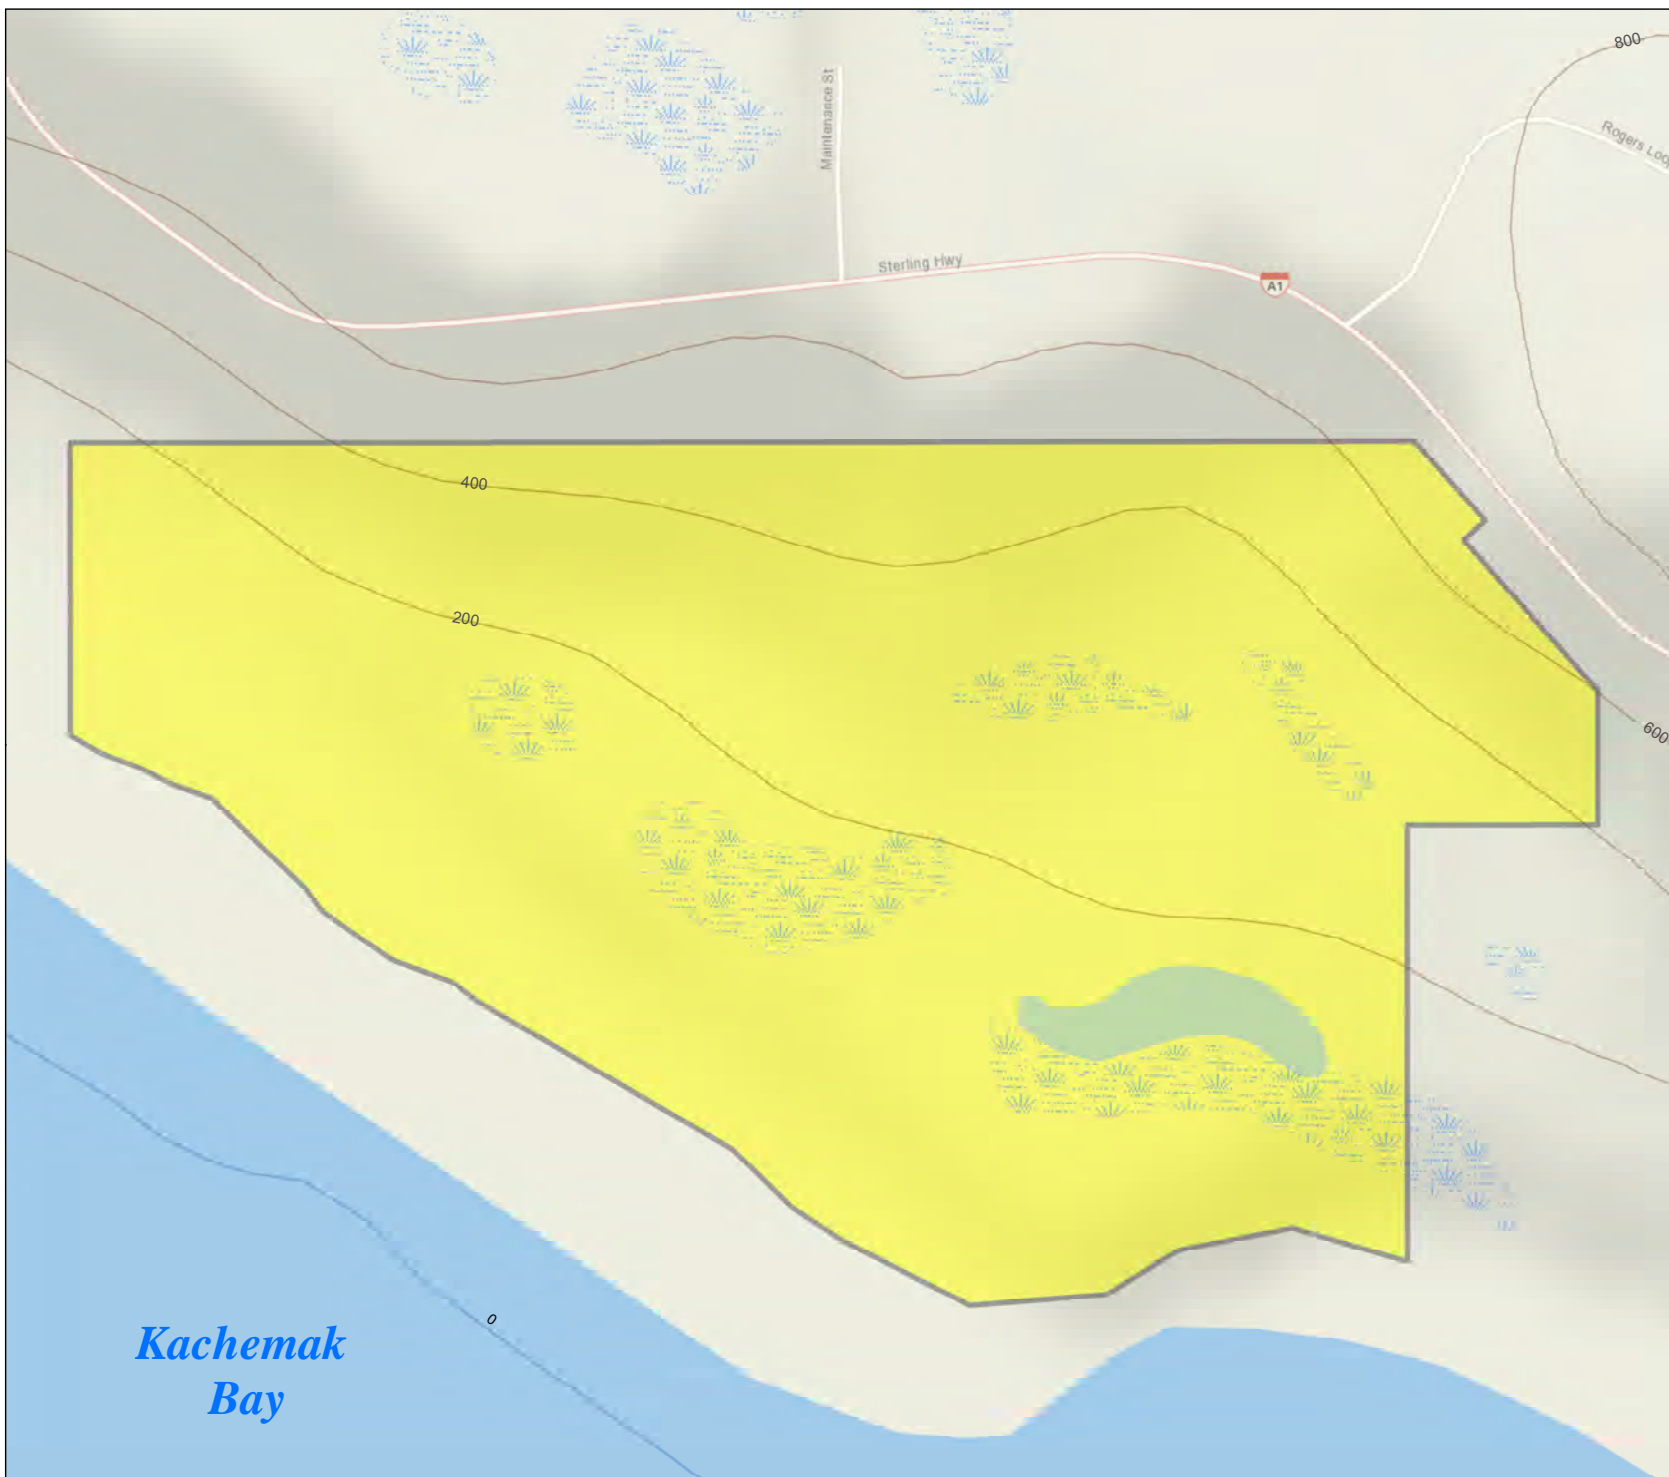

Kachemak Bay State Park & State Wilderness Park

Map 10: Overlook Park Management Unit

Overlook Park Unit

Note: This unit is managed under agreement by the Kachemak Bay Conservation Society.

Created: October 2020
IJE, DNR, DMLW, RADS
Projected Coordinate System: NAD 1983
UTM Zone 6 North

0 0.1 0.2 Miles