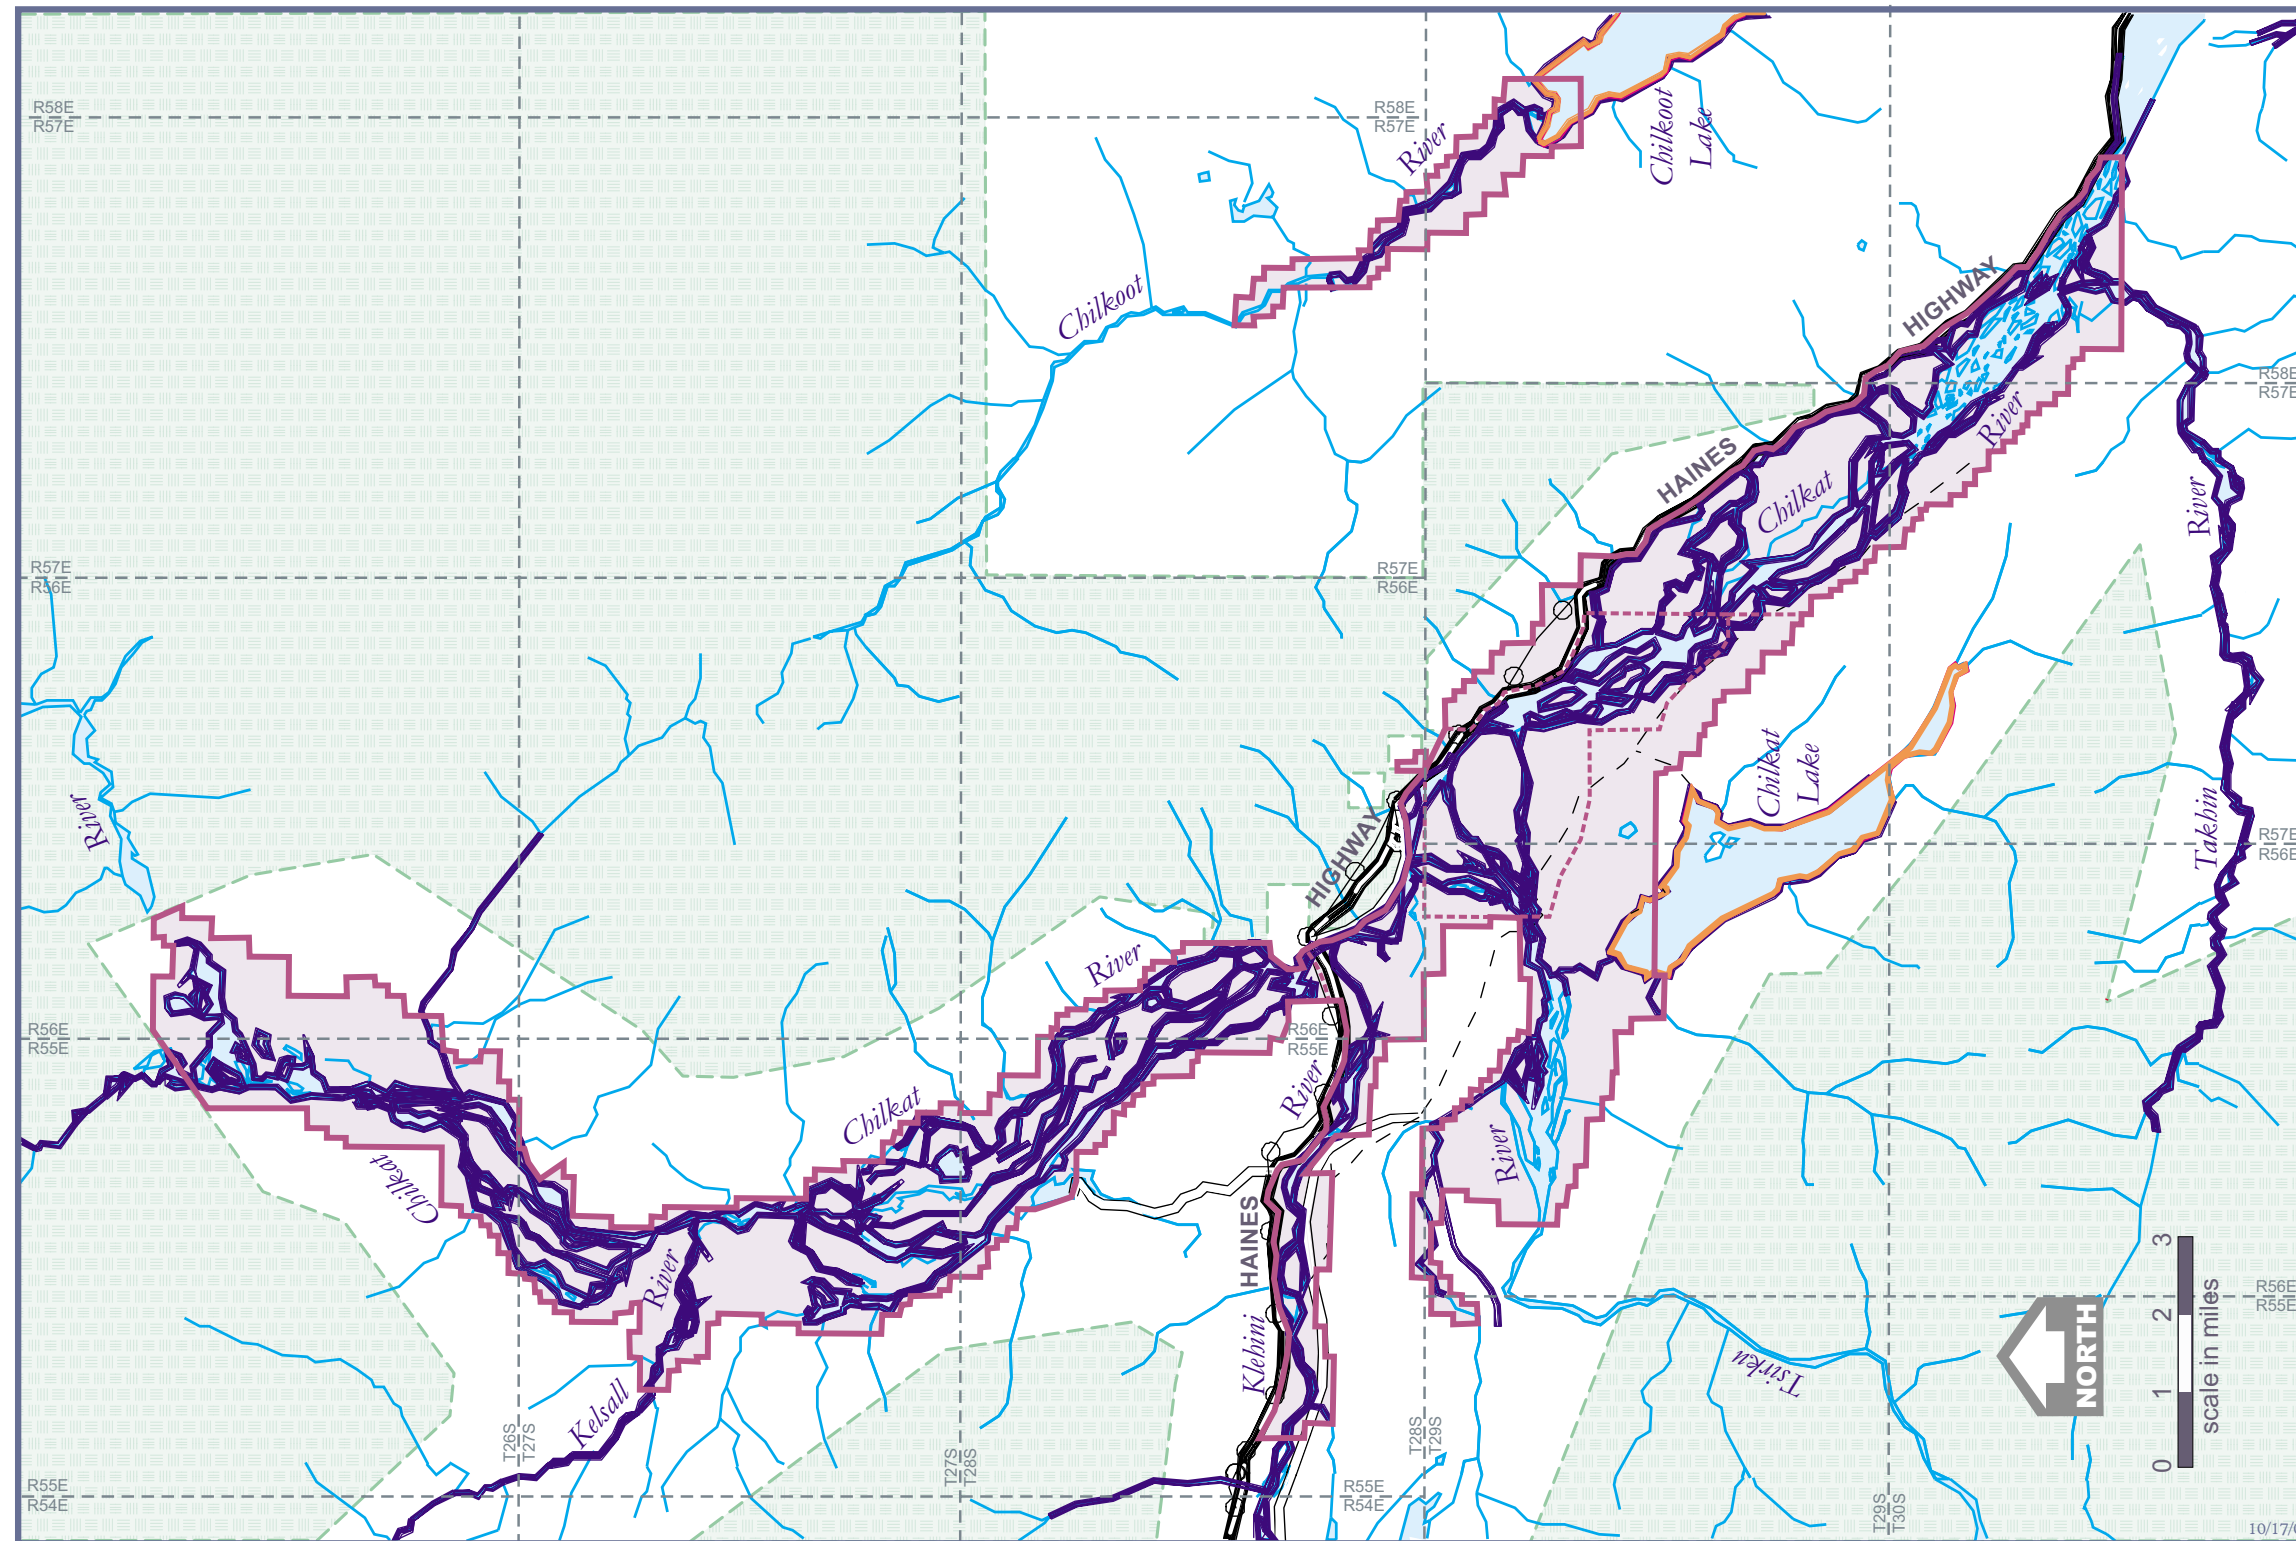

CHILKAT BALD EAGLE PRESERVE MANAGEMENT PLAN

September 2002

Map 1-2. Anadromous Fish Stream Spawning & Rearing Areas

- Fish spawning & rearing areas
- Fish overwintering areas
- Chilkat Bald Eagle Preserve boundary
- Chilkat Bald Eagle Preserve unit boundary
- Haines State Forest