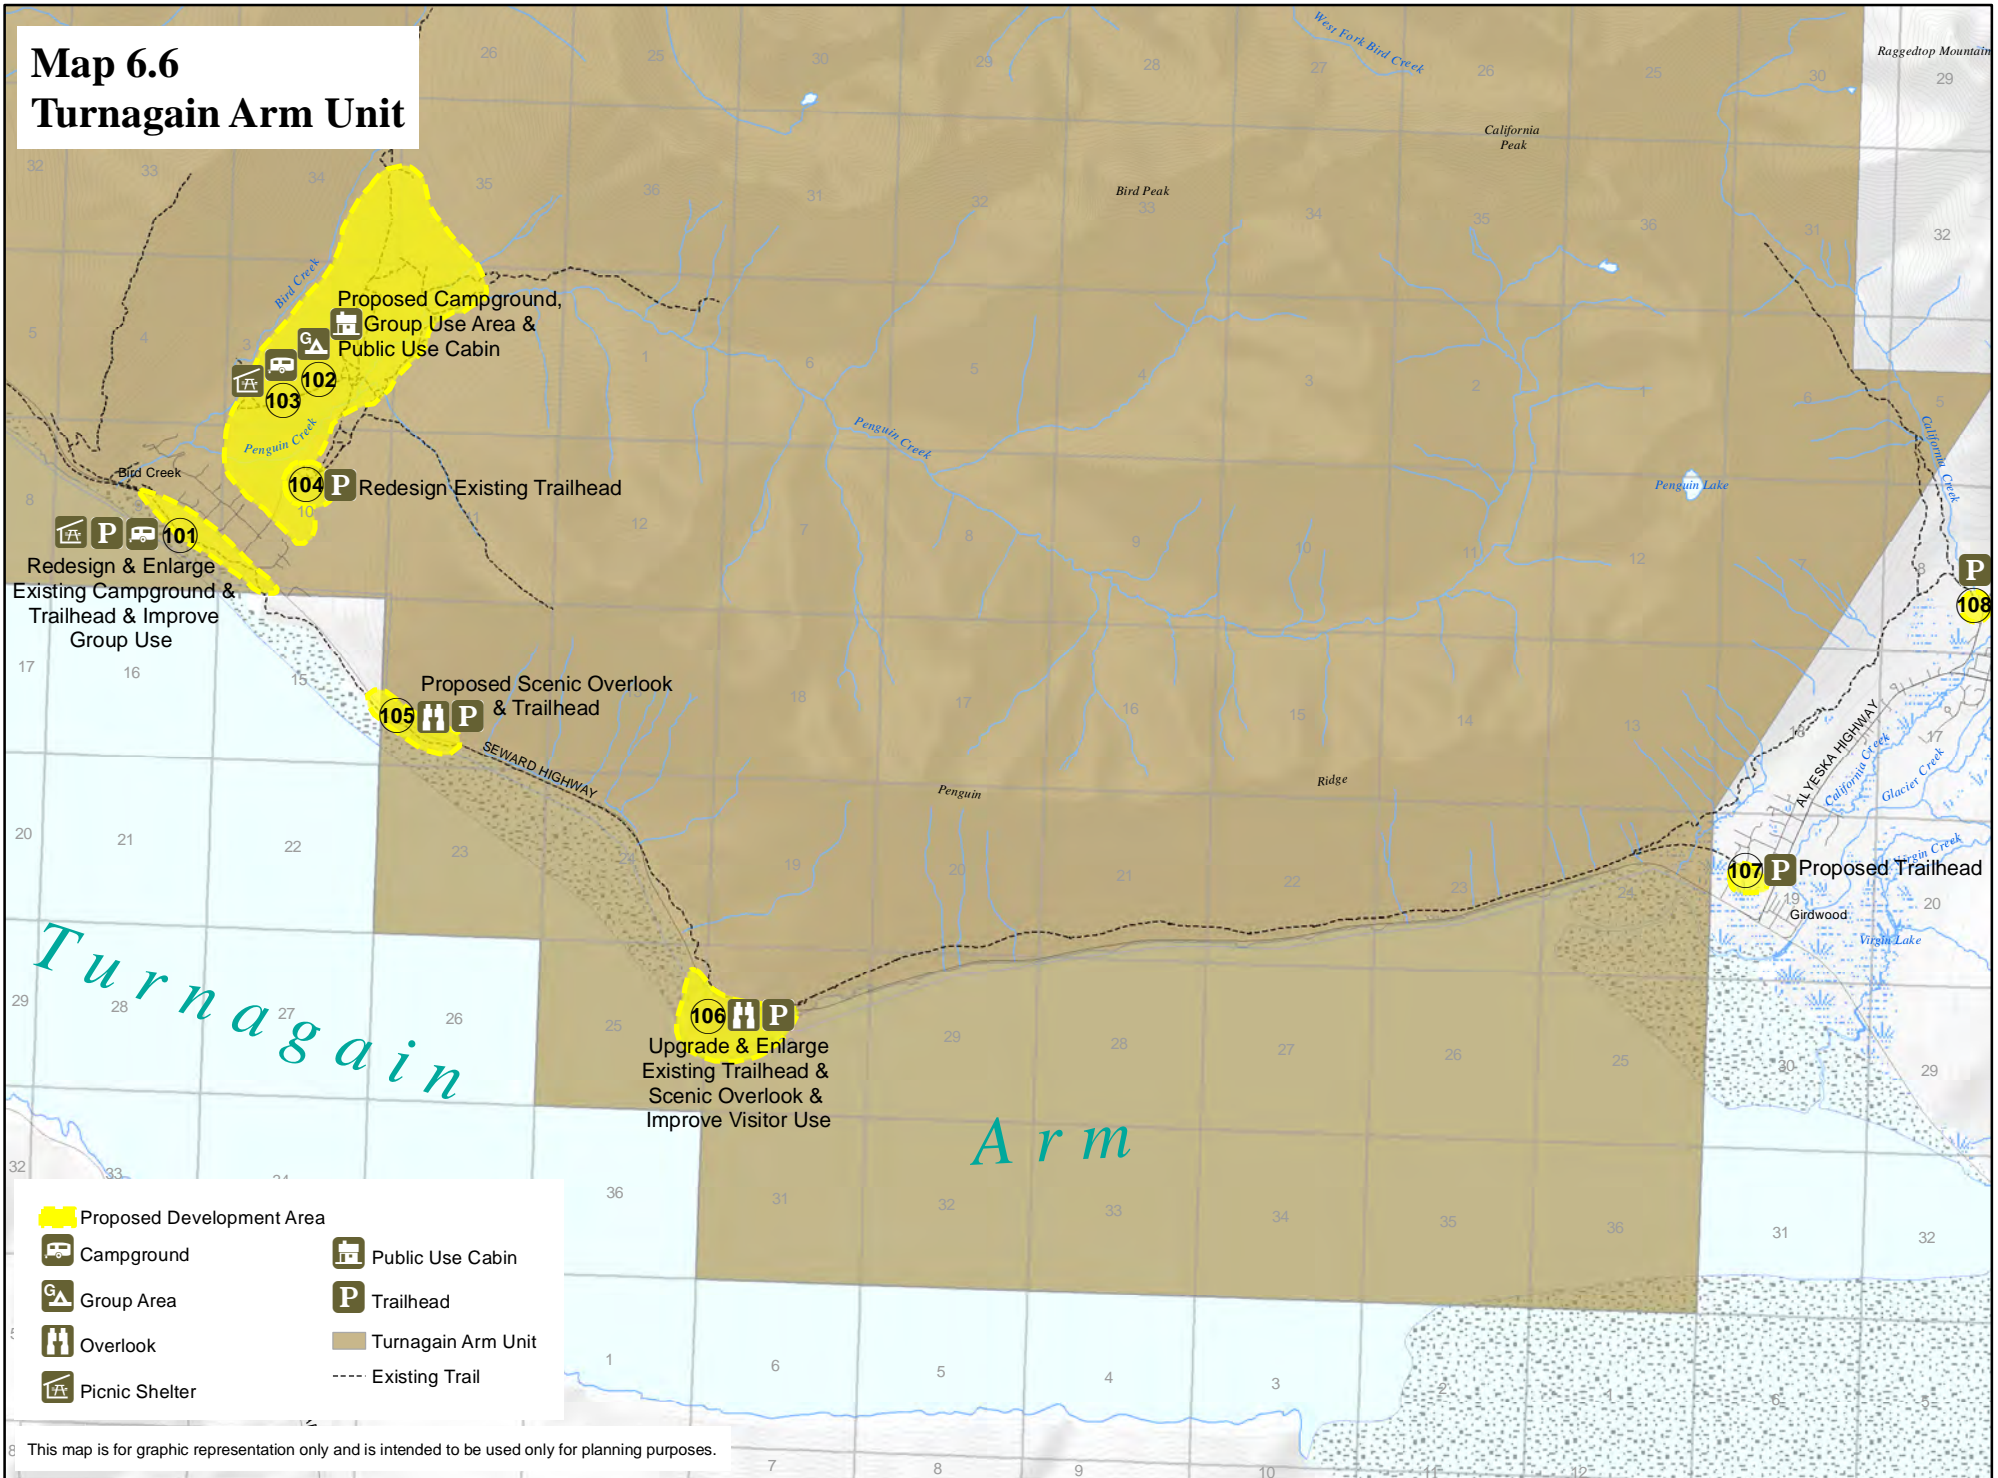

# Map 6.6 Turnagain Arm Unit

This map is for graphic representation only and is intended to be used only for planning purposes.