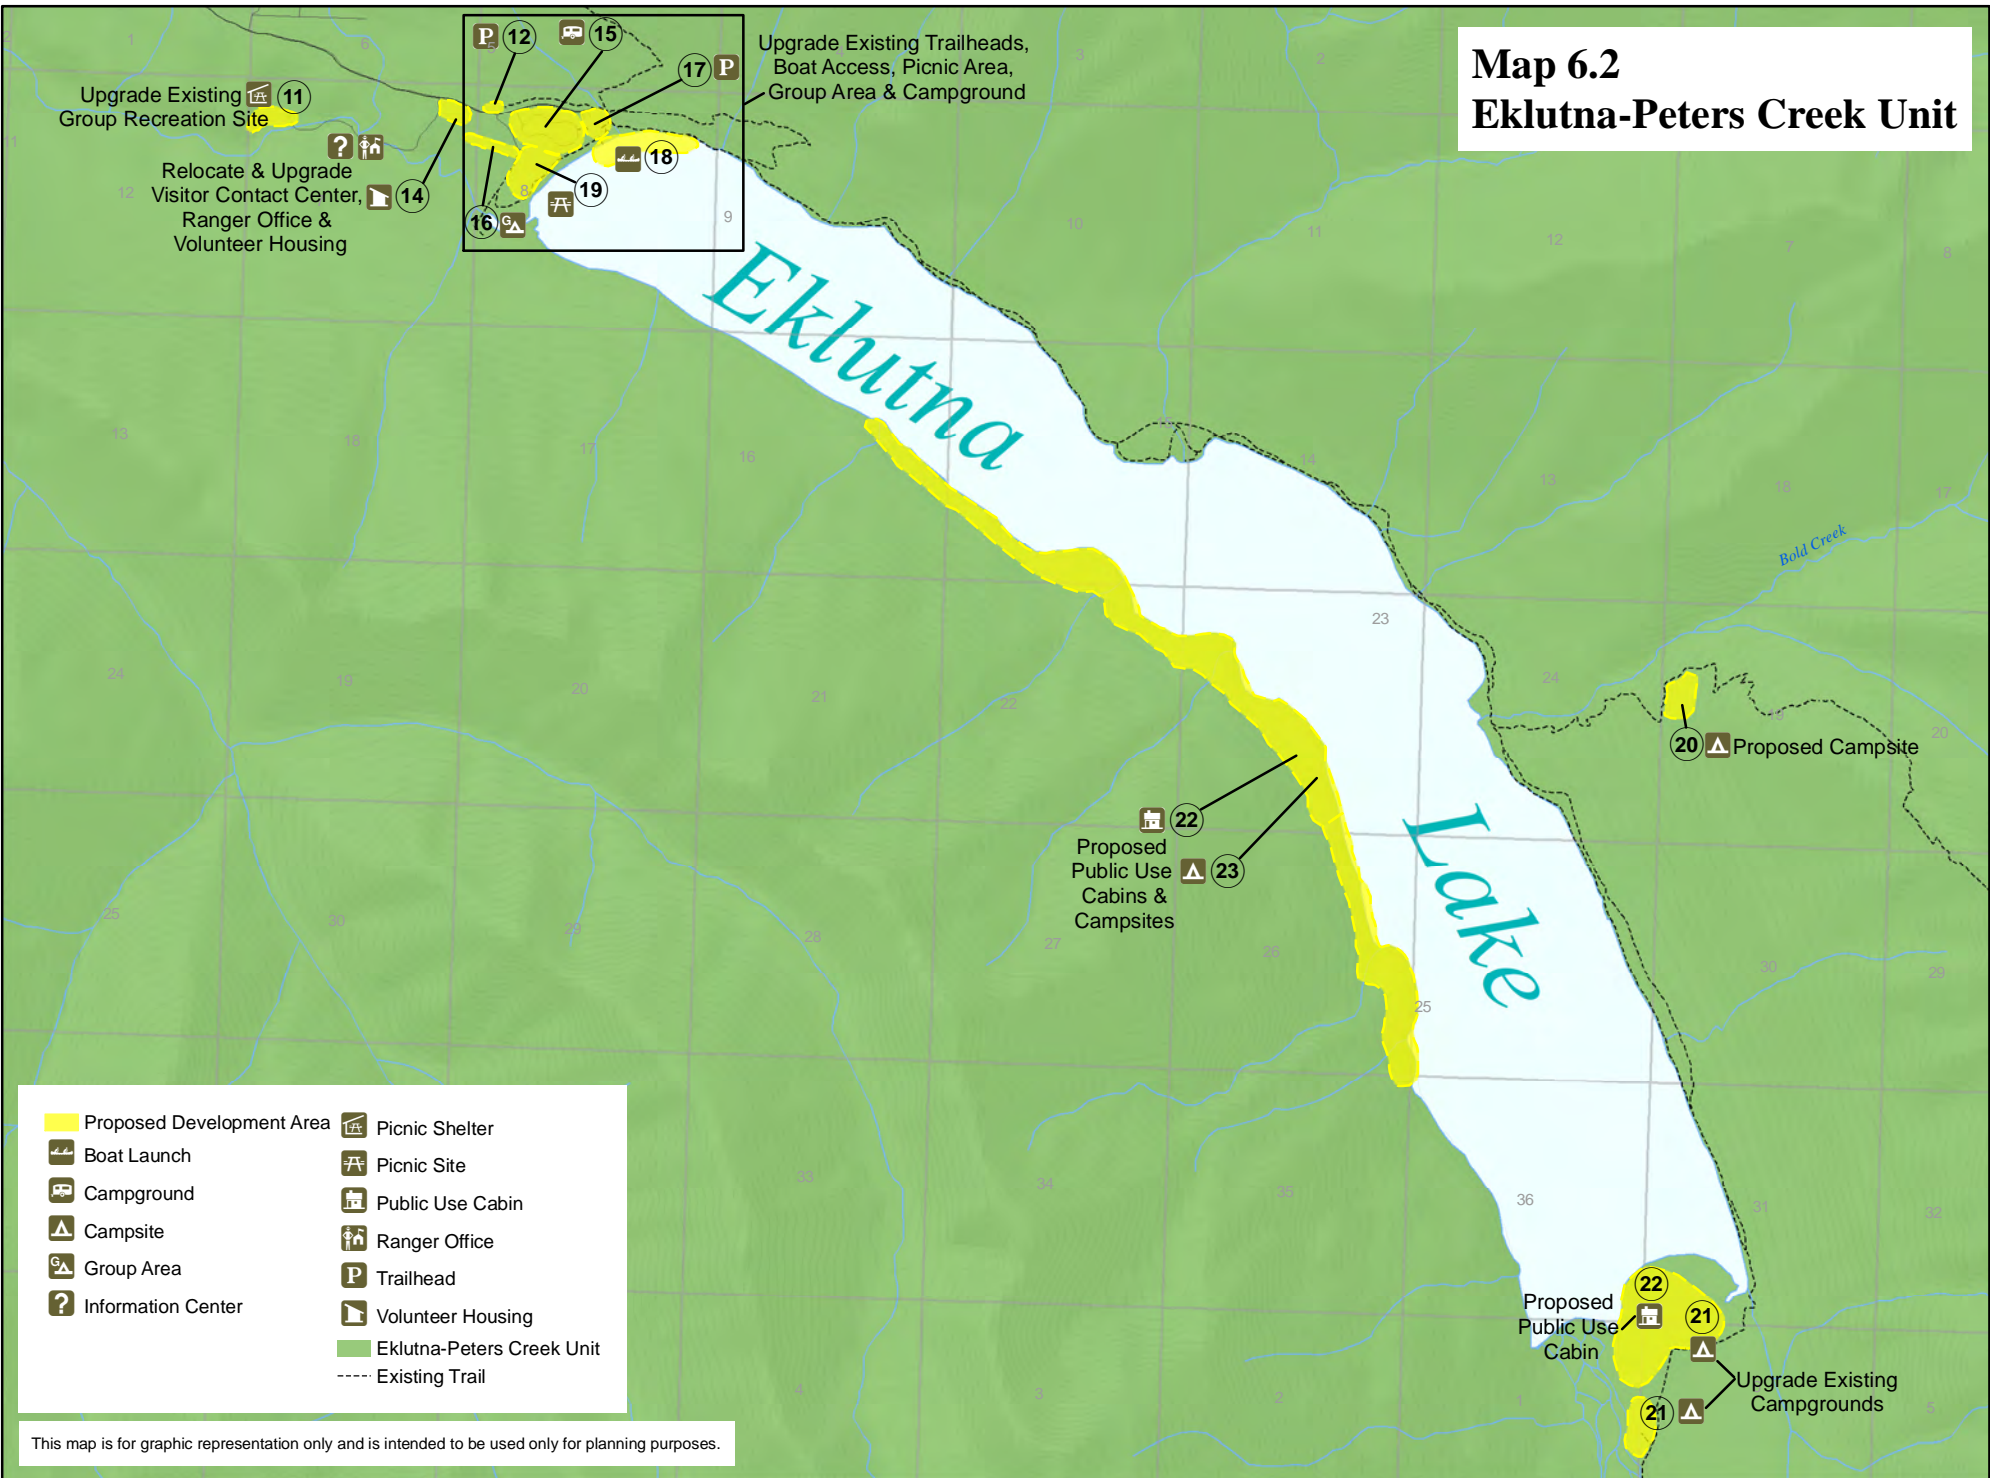

Map 6.2 Eklutna-Peters Creek Unit

This map is for graphic representation only and is intended to be used only for planning purposes.