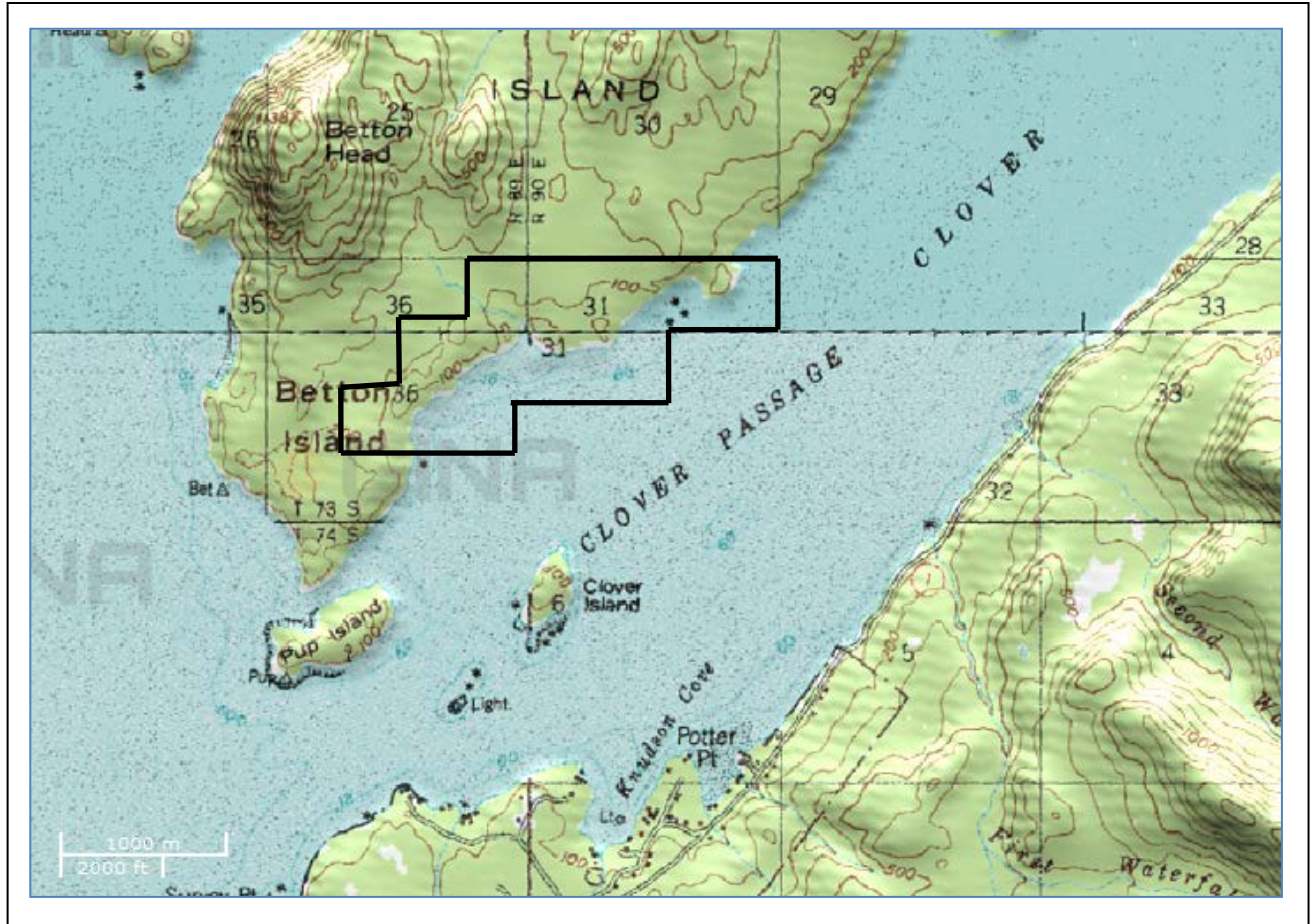

Betton Island State Marine Park

Total Acreage: 480

Highway (milepost): no road access