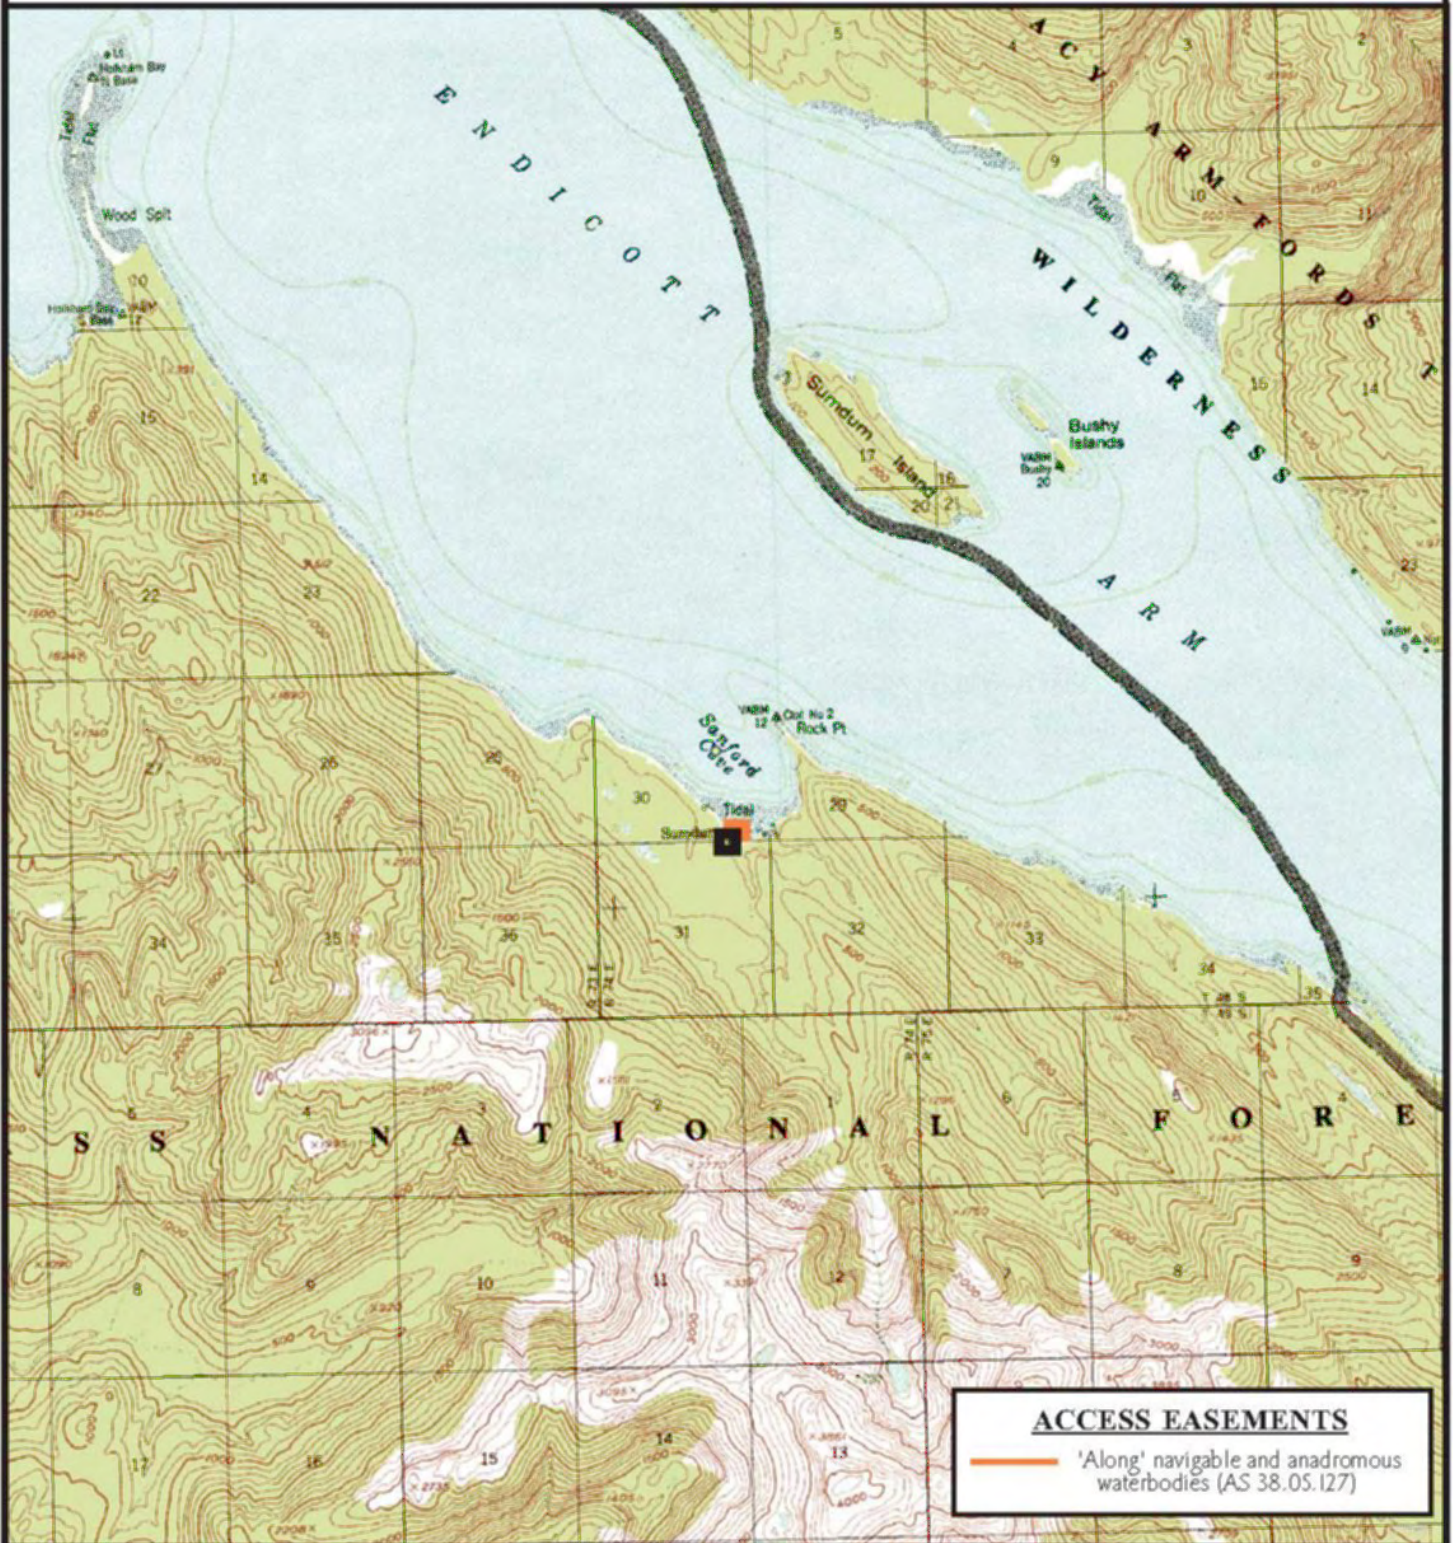

Sumdum

SD.1001

Prepared by: DNR
Source USGS, Sumdum C-5
Date: 12/2004

—|—
one mile

Meridian	Township	Range
CRM	48S	74E