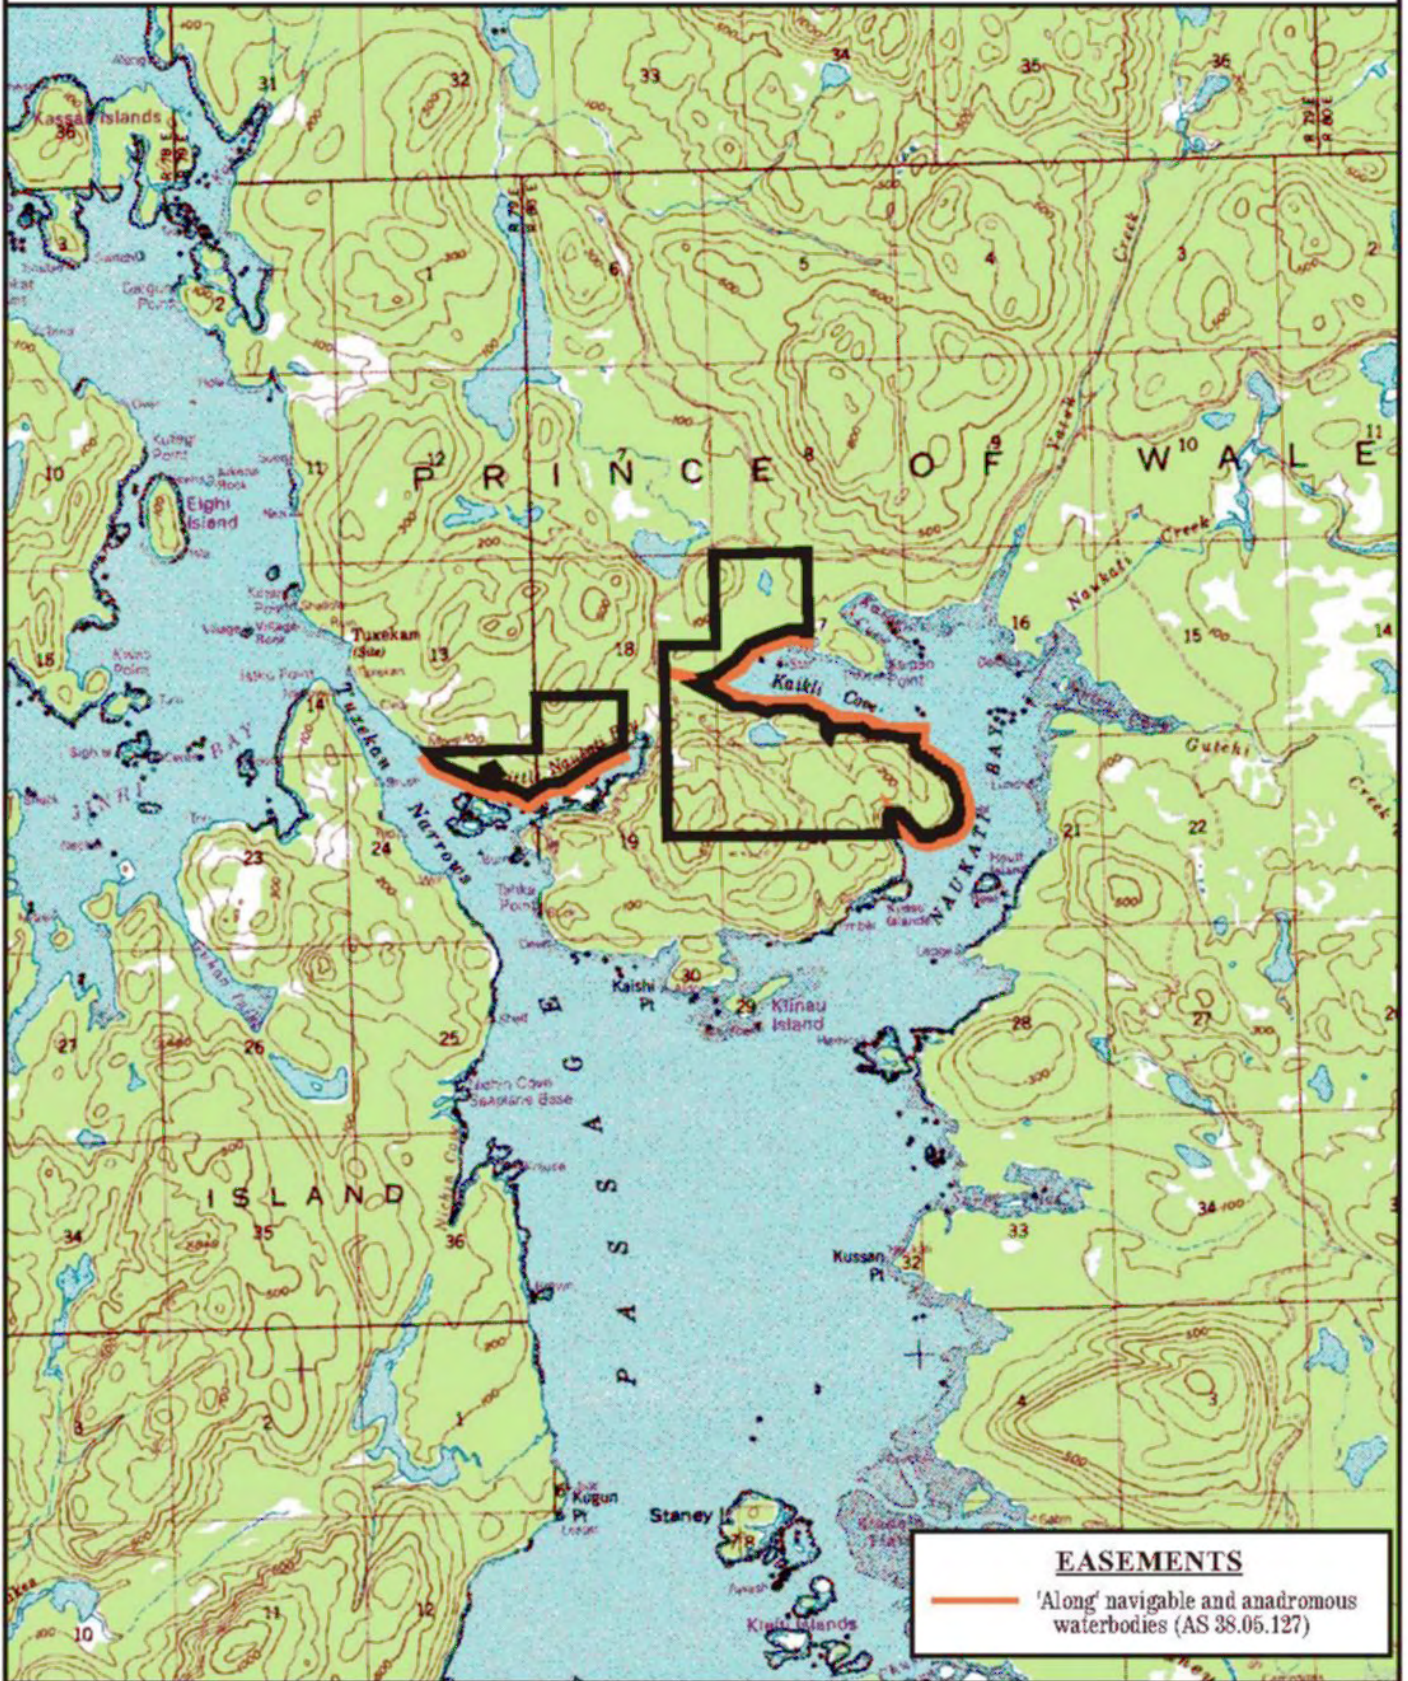

# Naukati Sound

PW.NA.1001

Prepared by: DNR  
Source USGS Craig D-4  
Date: 12/2004

— one mile —

Meridian	Township	Range
CRM	69S	79E-80E