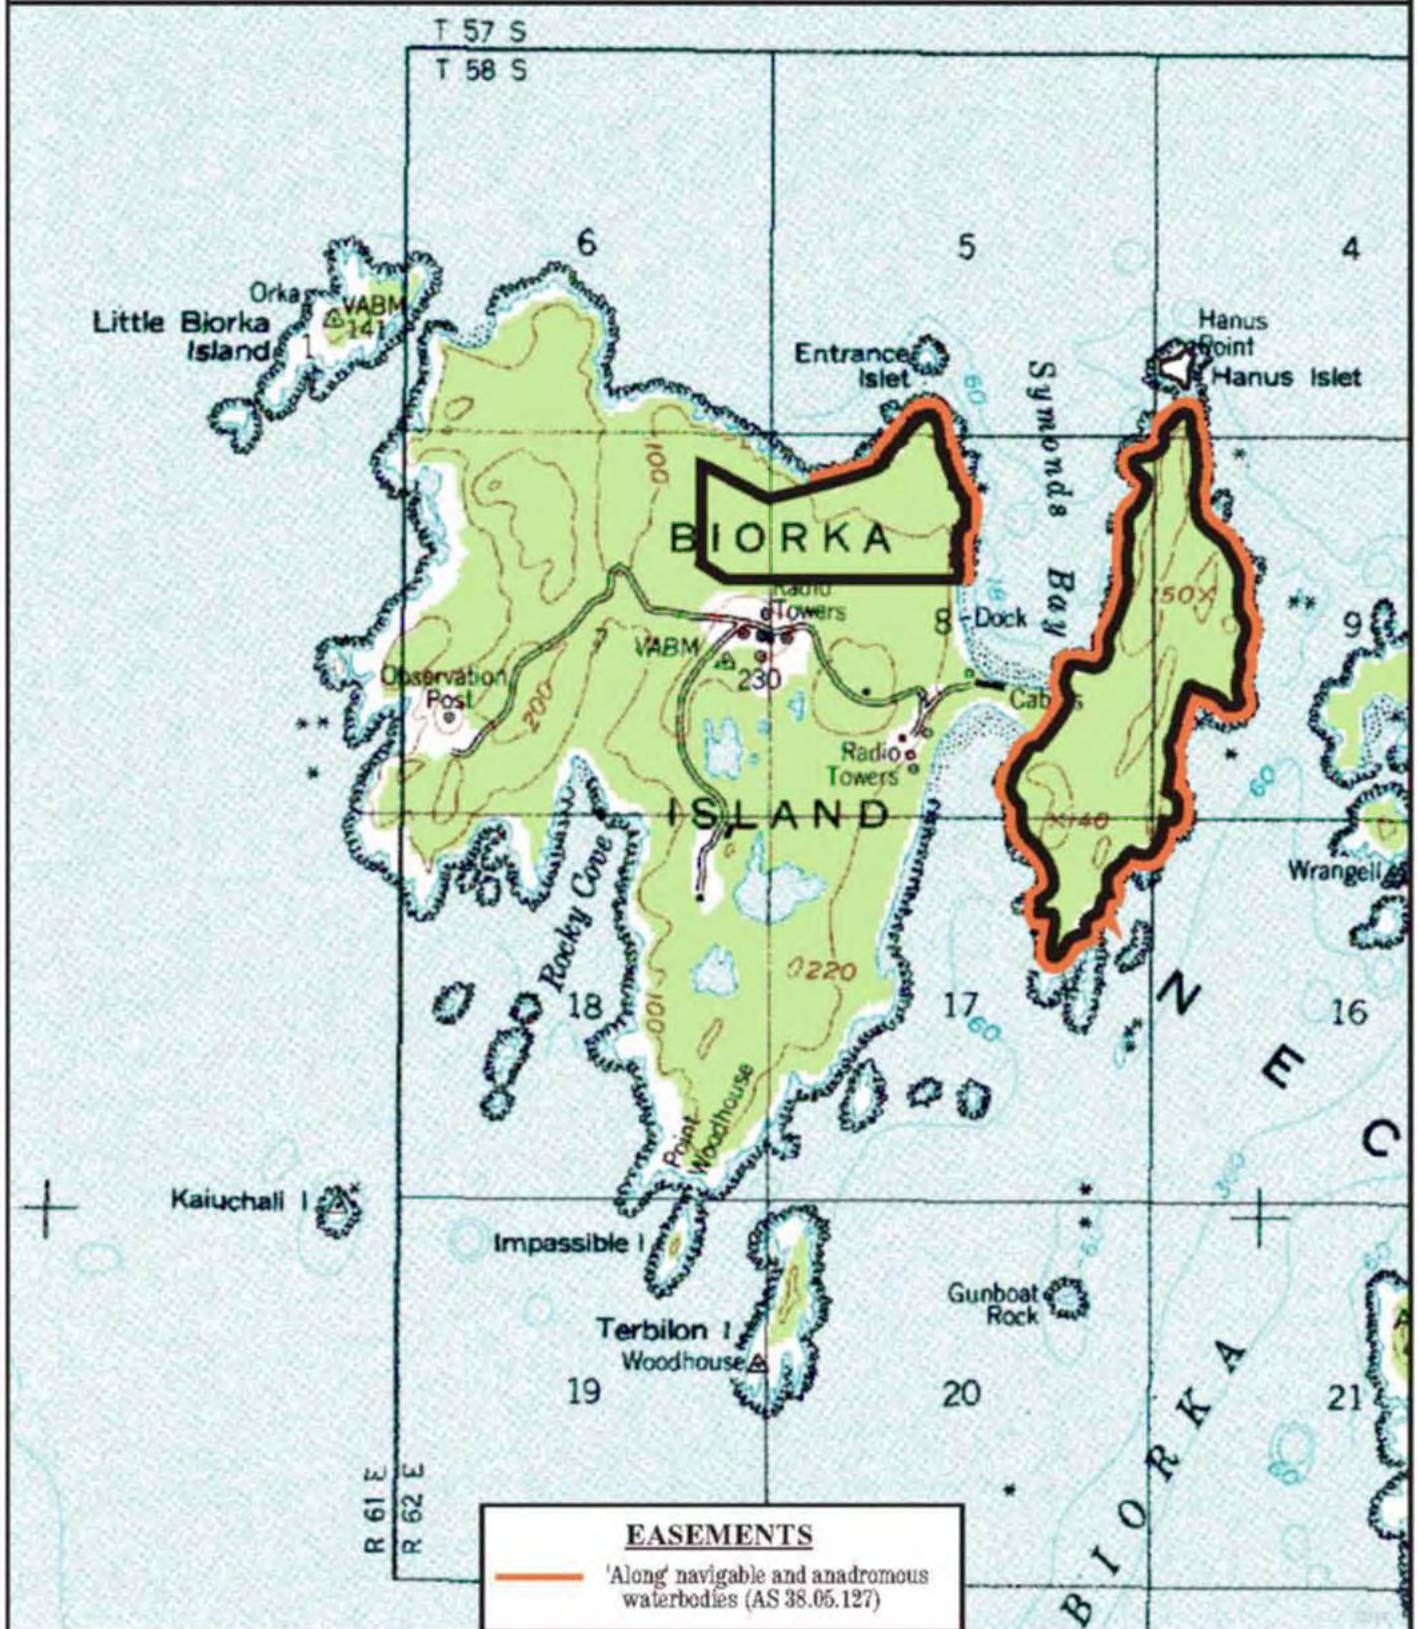

Biorka Island

PA.1002

Prepared by: DNR
Source USGS Port Alexander D-5
Date: 12/2004

— one mile —

Meridian Township Range
CRM 58S 63E