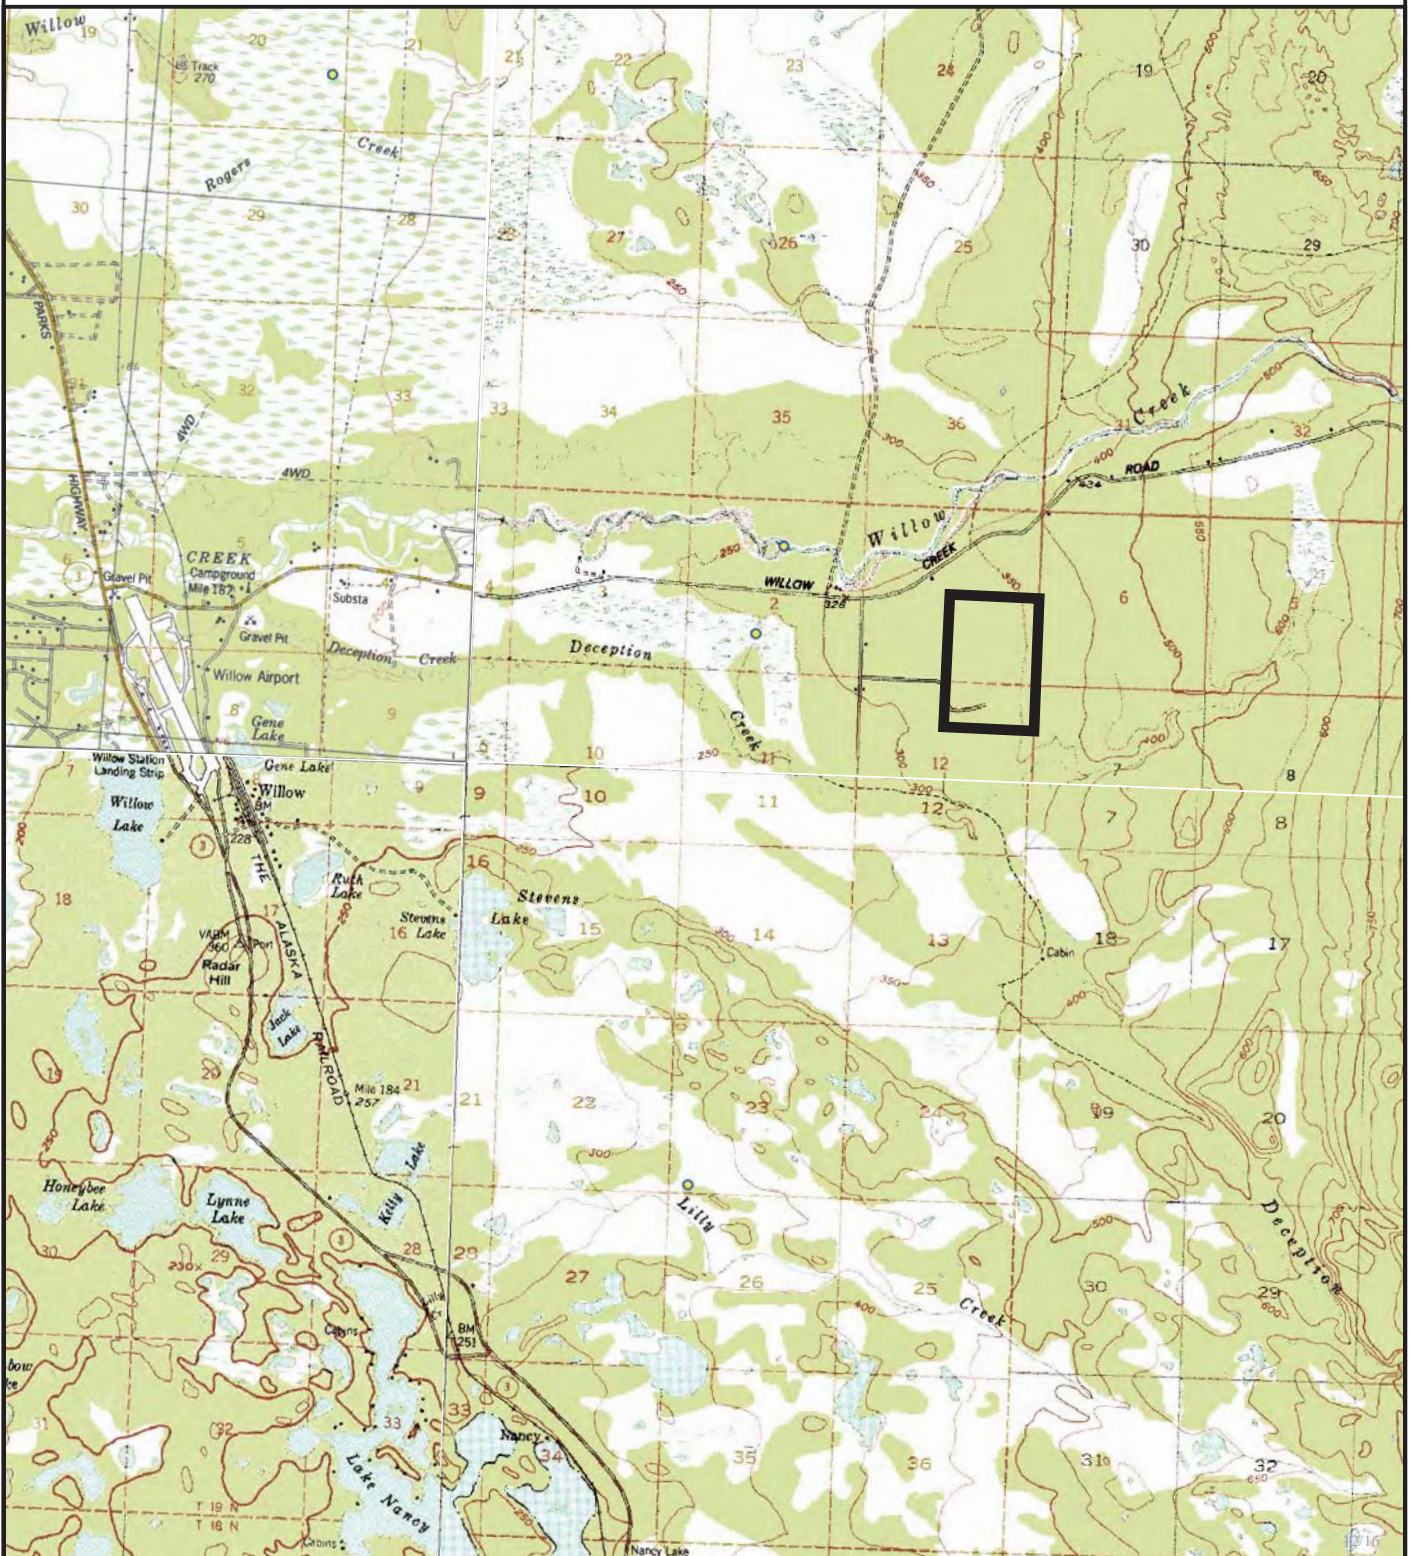

# Deception Creek

SU.DC.1001

Prepared by: DNR  
Source USGS Anchorage C-8, D-8,  
Tyonek C-1, D-1  
Date: 12/2004

Meridian	Township	Range
SM	19N	4W