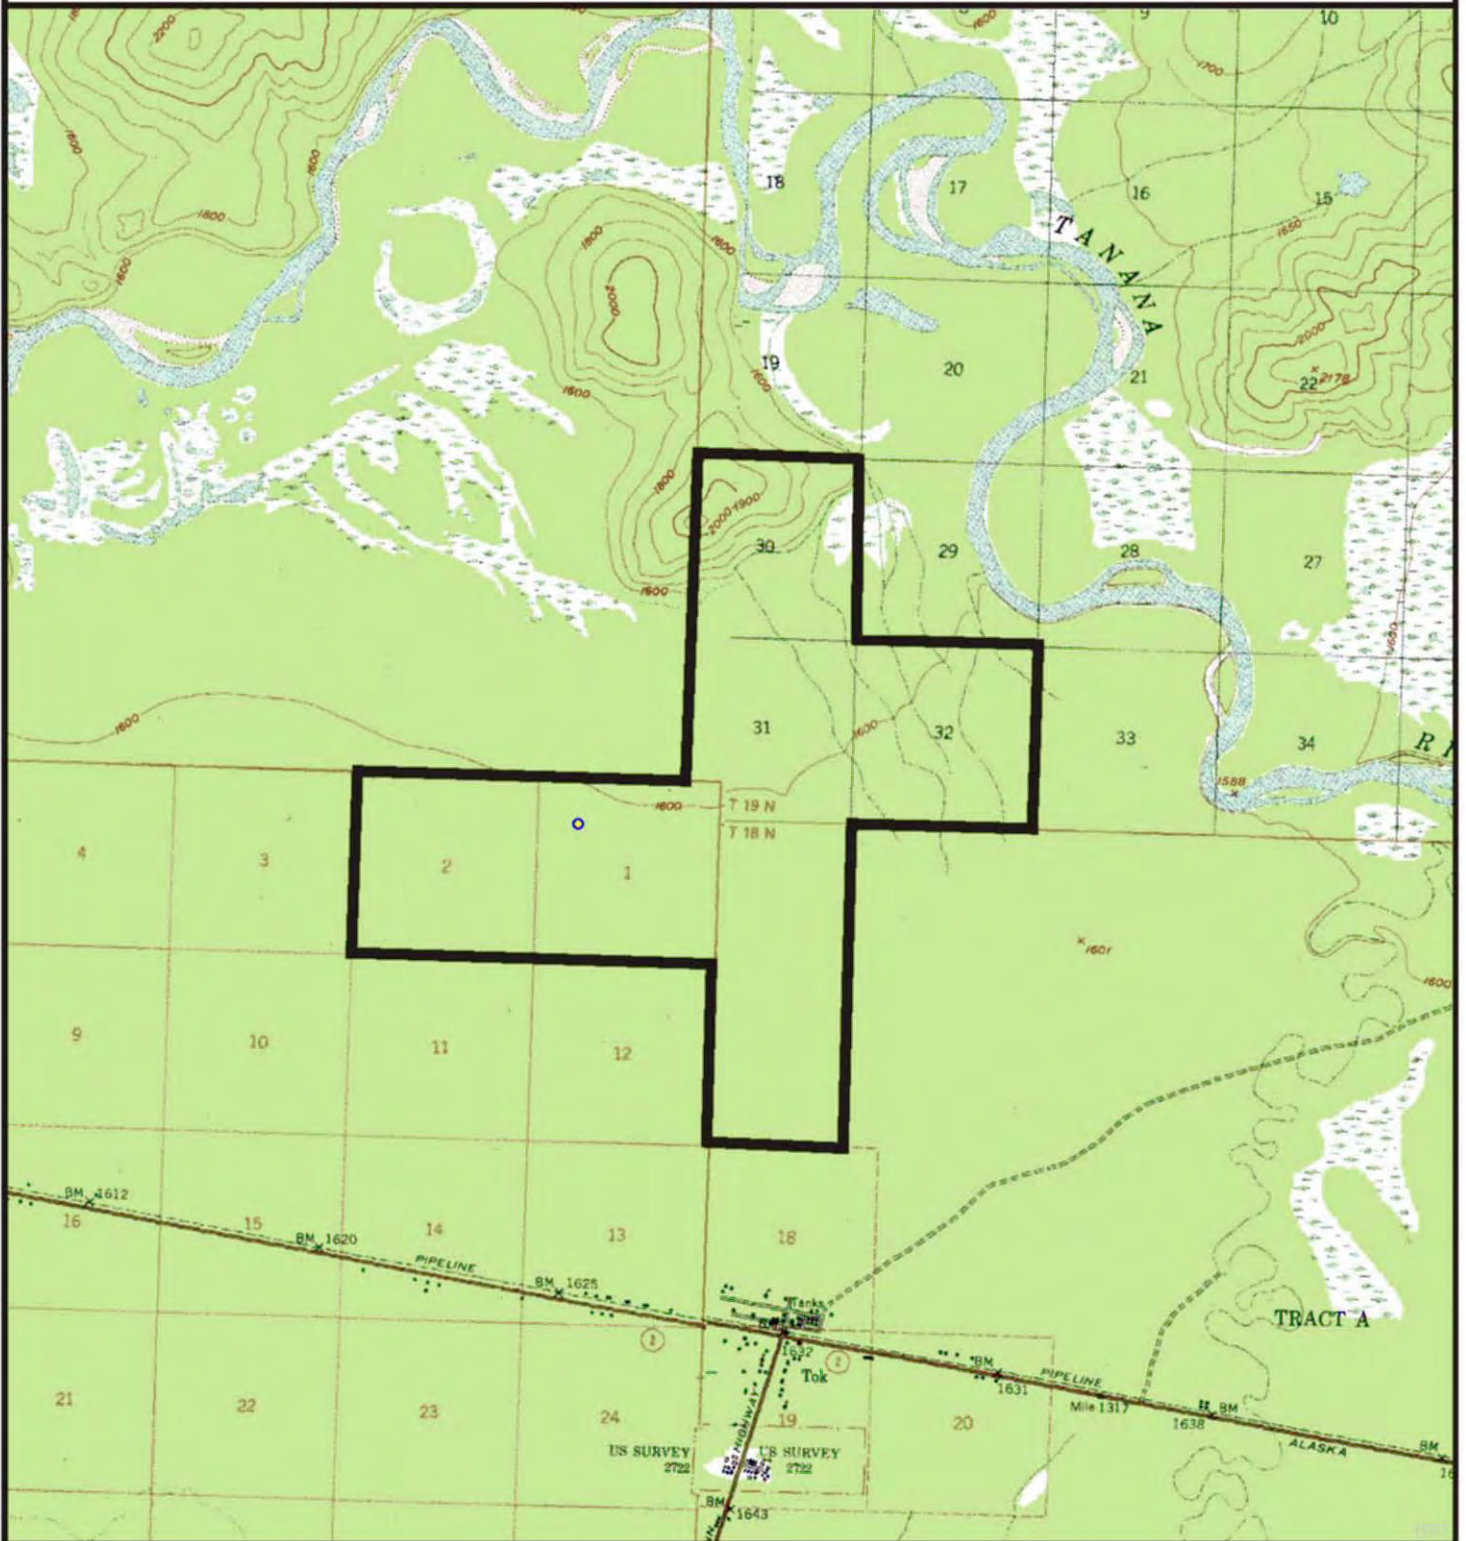

Tok Research Forest

TV.RF.1001

Prepared by: DNR
Source USGS, Tanacross B-4, B-5
Date: 12/2004

Meridian	Township	Range
CRM	18-19N	12-13E