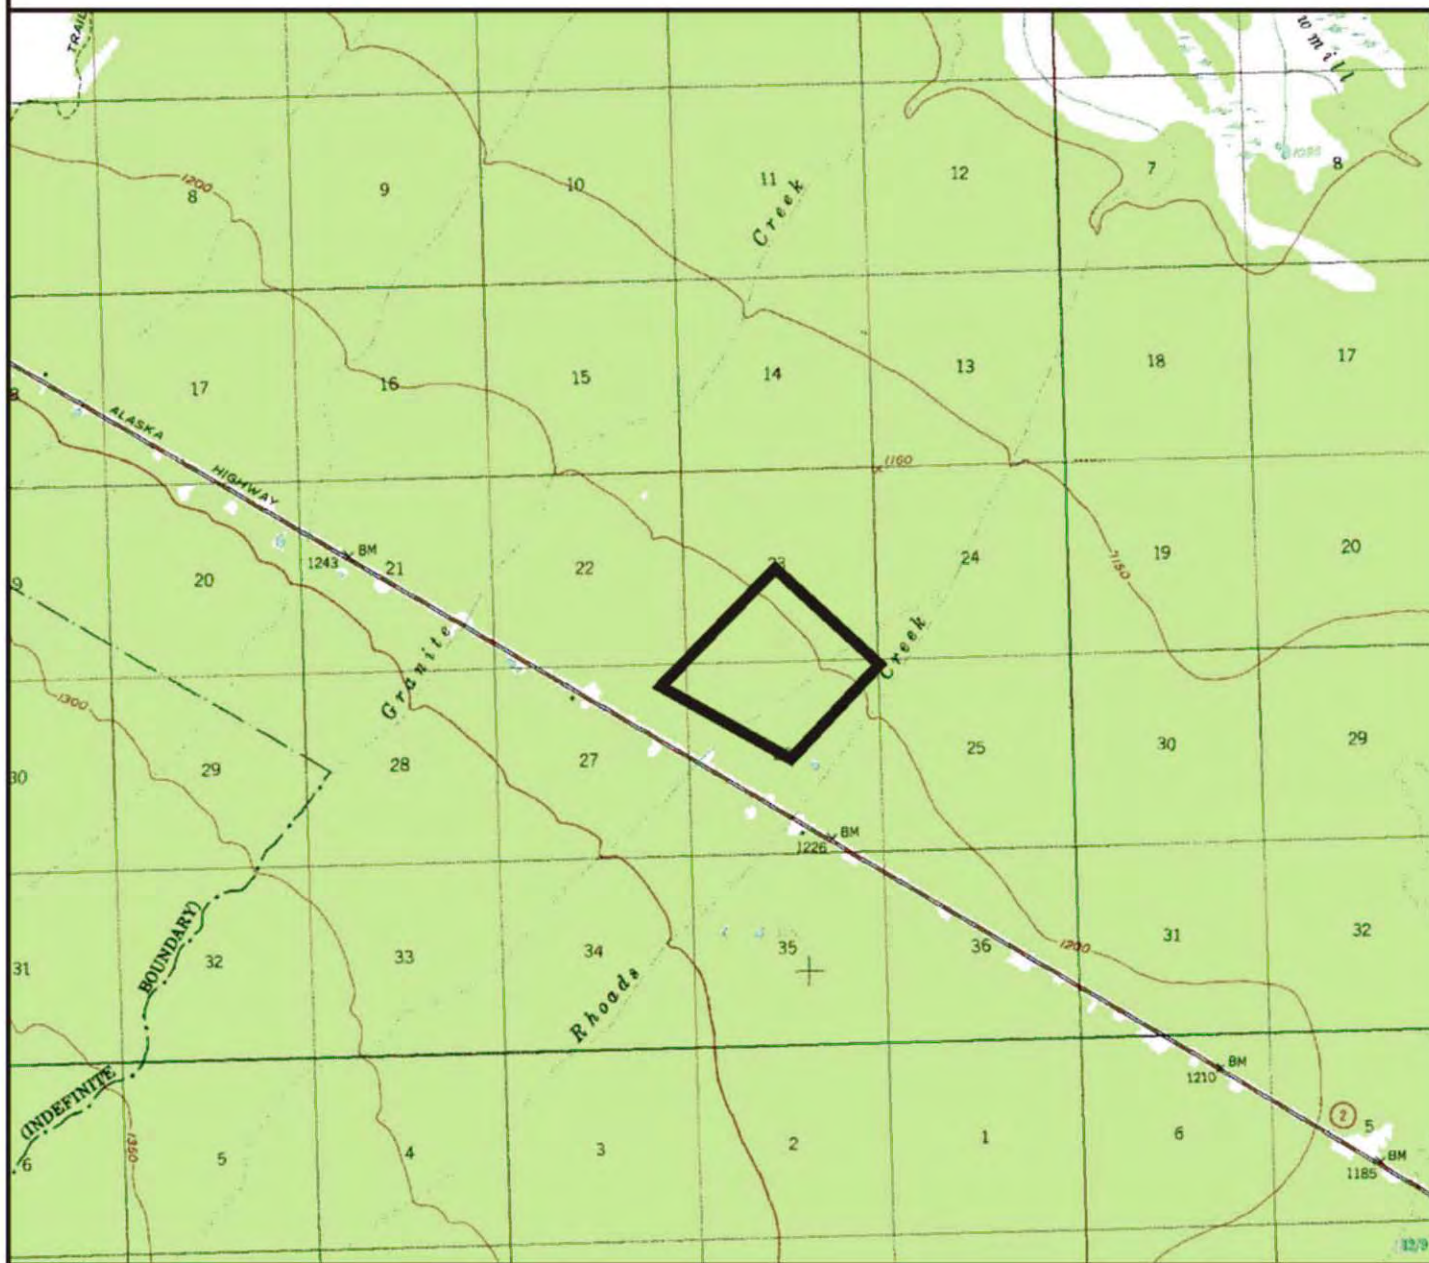

Delta Ag & Forestry Exp. Station

MA.XS.1001

Prepared by: DNR
Source USGS Mt. Hayes D-3
Date: 12/2004

one mile

Meridian	Township	Range
FM	11S	12E