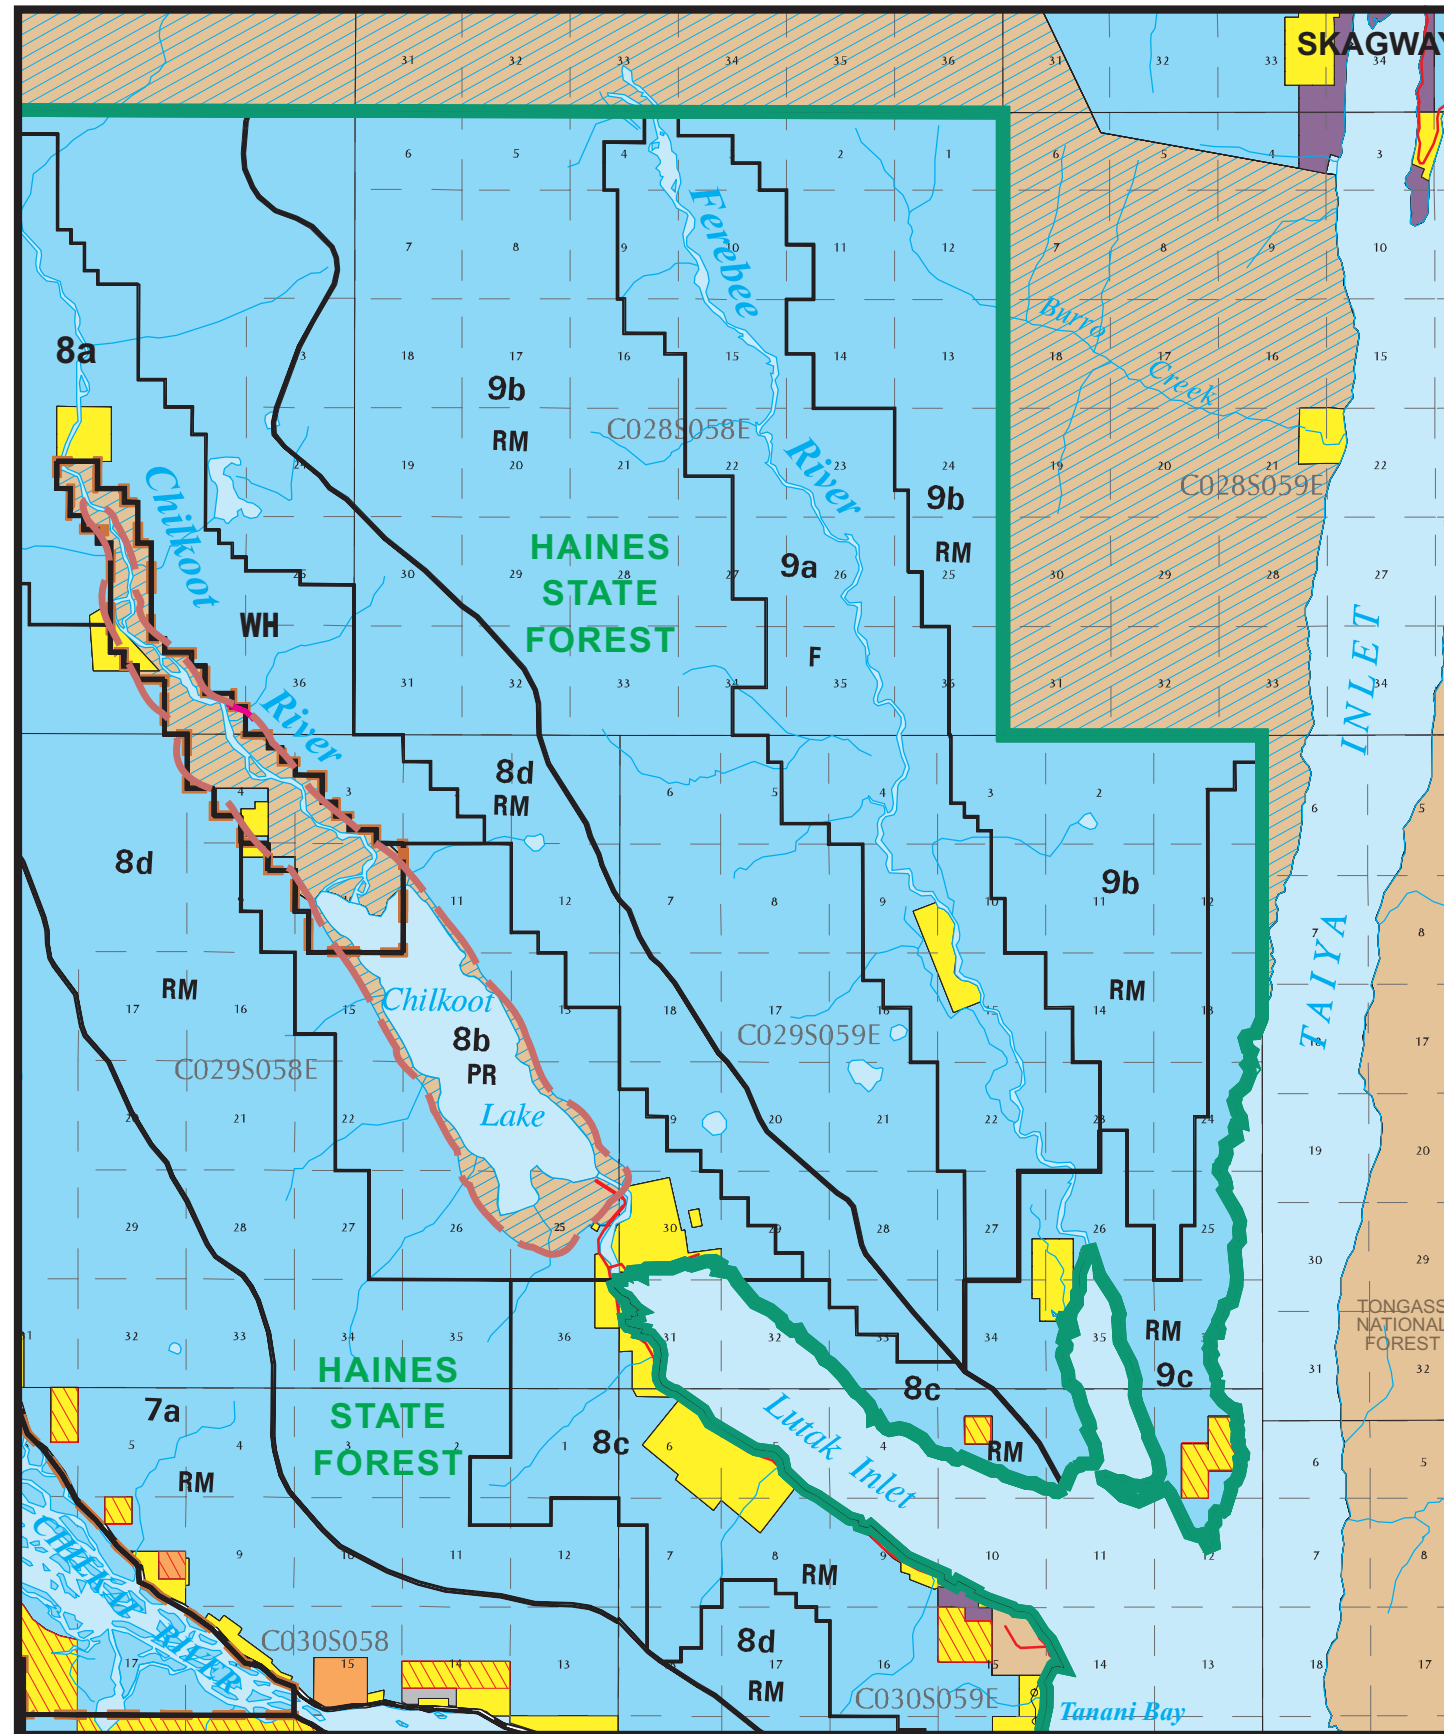

Map 3-10 Management Unit 9 FEREBEE RIVER

Land Status	
	State owned
	Native owned
	BLM or other government
	Private
	University
	Mental Health
	Municipal or Borough
	Pending Native Allotment
	State selected
	Federal mining claims
	Federal power withdrawal

Boundaries	
	Legislatively Designated Area boundary
	NSE Area Plan boundary
	Haines State Forest
	Chilkat Bald Eagle Preserve
	Subunit boundary

Management Subunits	
8a	Management subunit
RM	Plan classification
F	Forest Land
PR	Public Recreation Land
RM	Resource Management Land
WH	Wildlife Habitat Land

	Highway
	Main secondary road
	Pipeline

12/9/02