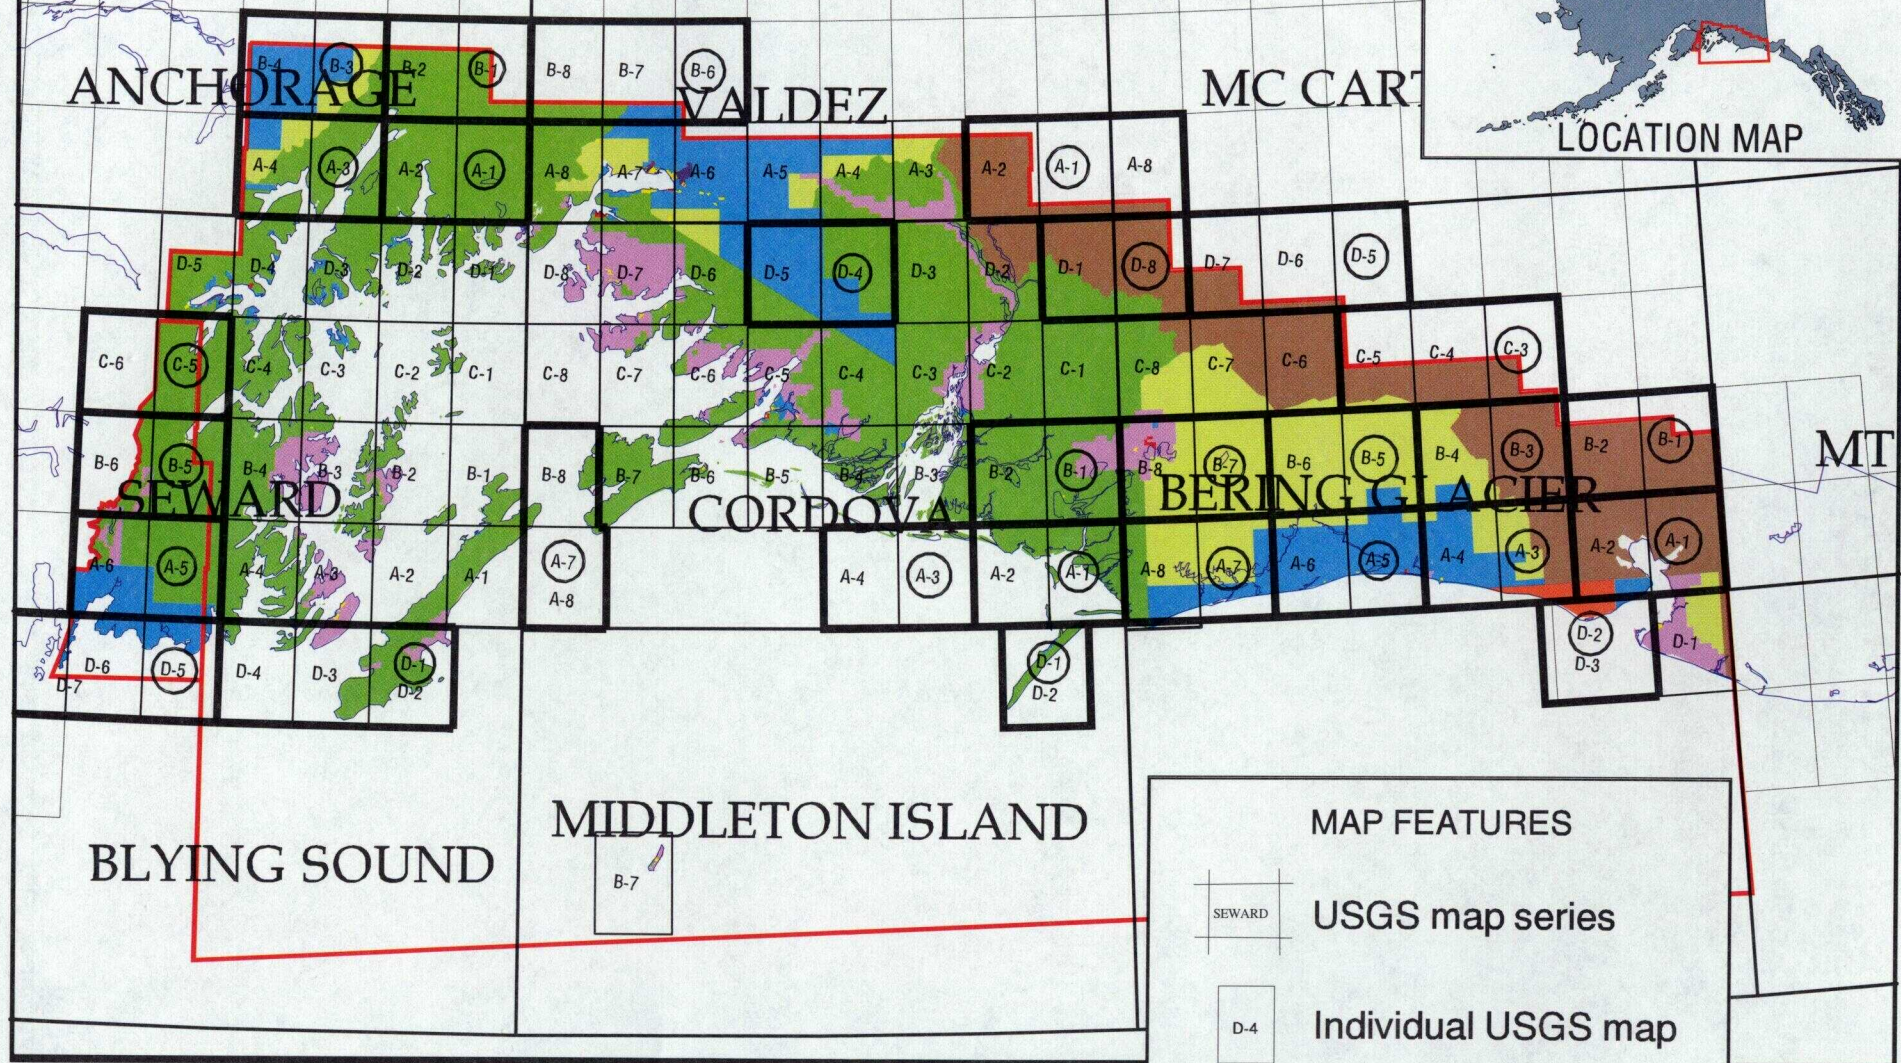

VICINITY MAP

— Boundary of Prince William Sound Access Atlas

MAP FEATURES

-  **SEWARD** USGS map series
-  **D-4** Individual USGS map
-  **Boundary of USGS maps combined to form single atlas map**
Indicates name of combination map